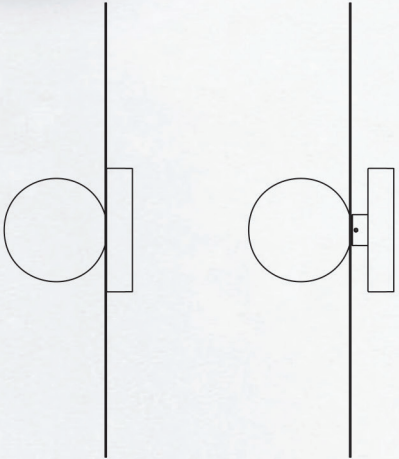

MULTI-LIGHT CANOPY DIMENSIONS

9"
(22.8cm)

12"
(30.5cm)

LINEAR

BOLA DISC FLUSH

DESCRIPTION

A study in refined simplicity, Bola Flush offers a magical combination of mirror and globe refined down to its bare essentials. The objective with the Bola Flush is to provide both direct and reflected light from either ceiling or wall mounted vantage points. Bola Flush brings elegance and refinement with four sizes and five finishes in chrome, brass, rose gold, gunmetal, and white. An ideal fixture for adding diffused and reflected light in hallway corridors, nooks, dining settings, bedrooms, or living areas. Stunning groupings can also be created by mixing different sizes together to form unique custom light displays.

Color Rendition Index: 95 CRI

50K hour lifespan

1 year warranty

CERTIFICATIONS

PACKAGING WEIGHT AND DIMENSIONS

Bola Disc 12	4LBS	15" X 15" X 7"
(Steel Shade)	1.8KG	38cm X 38cm X 18cm
Bola Disc 12	2.4LBS	15" X 15" X 7"
(White Aluminum Shade)	1.1KG	38cm X 38cm X 18cm
Bola Disc 18	8.6LBS	20.75" X 20.75" X 8"
(Steel Shade)	3.9KG	53cm X 53cm X 20cm
Bola Disc 18	6.75LBS	20.75" X 20.75" X 8"
(White Aluminum Shade)	3KG	53cm X 53cm X 20cm
Bola Disc 22	12.25LBS	24" X 24" X 10"
(Steel Shade)	5.6KG	61cm X 61cm X 25cm
Bola Disc 22	9LBS	24" X 24" X 10"
(White Aluminum Shade)	4.1KG	61cm X 61cm X 25cm
Bola Disc 32	23.8LBS	34.5" X 34.5" X 10.5"
(Steel Shade)	10.8KG	87.6cm X 87.6cm X 27cm
Bola Disc 32	17.5LBS	34.5" X 34.5" X 10.5"
(White Aluminum Shade)	7.9KG	87.6cm X 87.6cm X 27cm

NOTES

Custom requests can be considered on volume orders

Pablo

Pablo

BOLA DISC FLUSH GROUPING

Stunning compositions can be created by mixing or matching different sizes and finishes together to form unique customized light clusters.