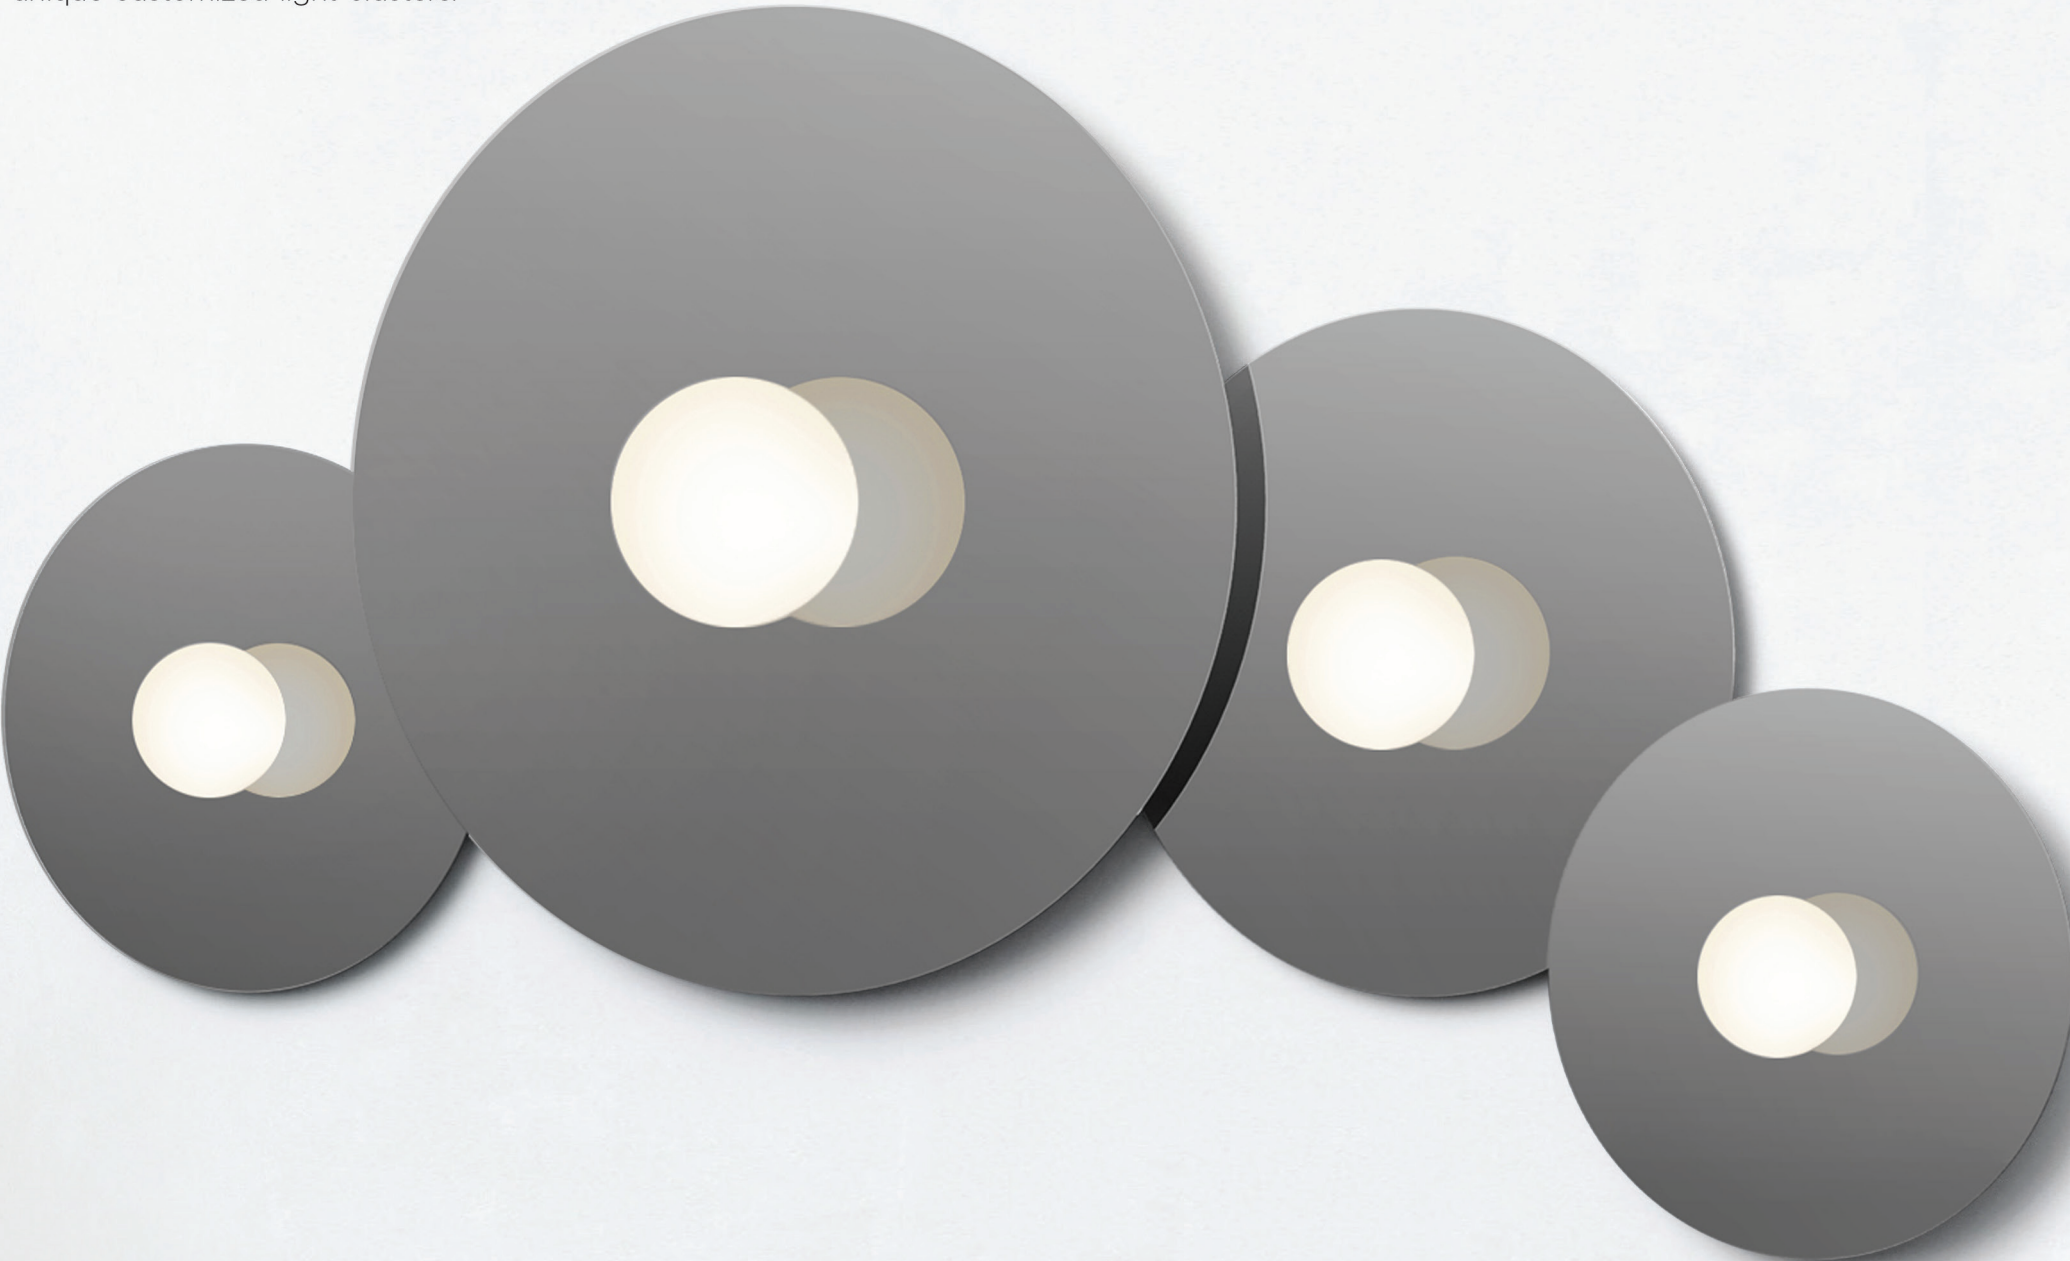

BOLA DISC FLUSH GROUPING

Stunning compositions can be created by mixing or matching different sizes and finishes together to form unique customized light clusters.

1" add-on standoff allows for overlapping disc groupings

PRODUCT CODE
BOLA FSH STAND

15"
(38mm)

1"
(23mm)