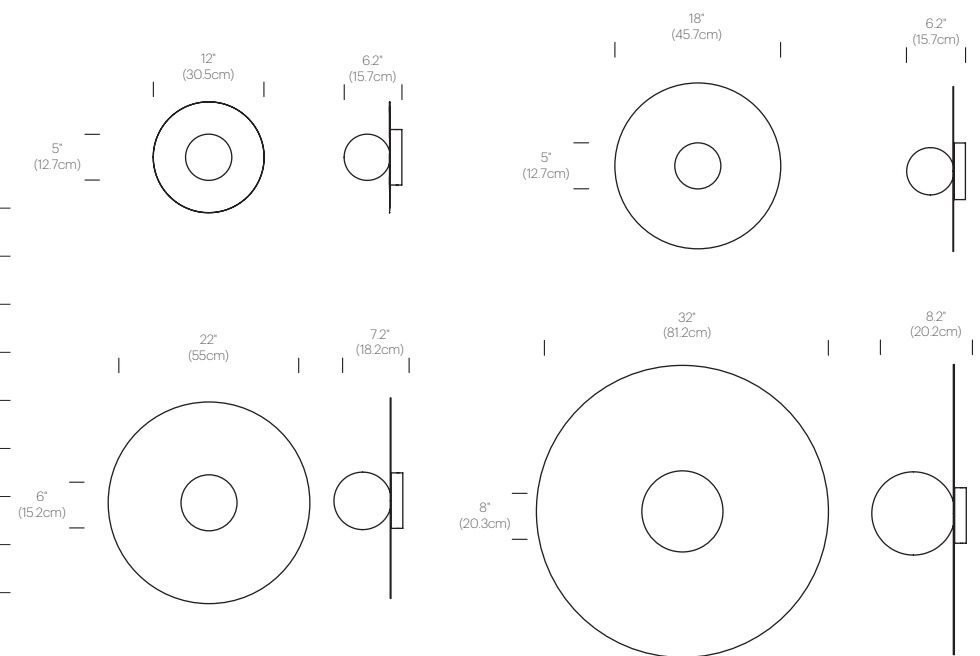

BOLA DISC FLUSH

DESCRIPTION

A study in refined simplicity, Bola Flush offers a magical combination of mirror and globe refined down to its bare essentials. The objective with the Bola Flush is to provide both direct and reflected light from either ceiling or wall mounted vantage points. Bola Flush brings elegance and refinement with four sizes and five finishes in chrome, brass, rose gold, gunmetal, and white. An ideal fixture for adding diffused and reflected light in hallway corridors, nooks, dining settings, bedrooms, or living areas. Stunning groupings can also be created by mixing different sizes together to form unique custom light displays.

FIXTURE TYPE

Wall/Ceiling

LIGHT SOURCE

Custom integrated LED, high-output chip on board

PRODUCT CODES

Bola Flush 12 (Chrome):	BOLA FSH 12 CRM
Bola Flush 12 (Brass):	BOLA FSH 12 BRA
Bola Flush 12 (Rose Gold):	BOLA FSH 12 RGD
Bola Flush 12 (Gunmetal):	BOLA FSH 12 GUN
Bola Flush 12 (Gloss White/Chrome):	BOLA FSH 12 WHT
Bola Flush 12 (Matte Black):	BOLA FSH 12 BLK
Bola Flush 18 (Chrome):	BOLA FSH 18 CRM
Bola Flush 18 (Brass):	BOLA FSH 18 BRA
Bola Flush 18 (Rose Gold):	BOLA FSH 18 RGD
Bola Flush 18 (Gunmetal):	BOLA FSH 18 GUN
Bola Flush 18 (Gloss White/Chrome):	BOLA FSH 18 WHT
Bola Flush 18 (Matte Black):	BOLA FSH 18 BLK
Bola Flush 22 (Chrome):	BOLA FSH 22 CRM
Bola Flush 22 (Brass):	BOLA FSH 22 BRA
Bola Flush 22 (Rose Gold):	BOLA FSH 22 RGD
Bola Flush 22 (Gunmetal):	BOLA FSH 22 GUN
Bola Flush 22 (Gloss White/Chrome):	BOLA FSH 22 WHT
Bola Flush 22 (Matte Black):	BOLA FSH 22 BLK
Bola Flush 32 (Chrome):	BOLA FSH 32 CRM
Bola Flush 32 (Brass):	BOLA FSH 32 BRA
Bola Flush 32 (Rose Gold):	BOLA FSH 32 RGD