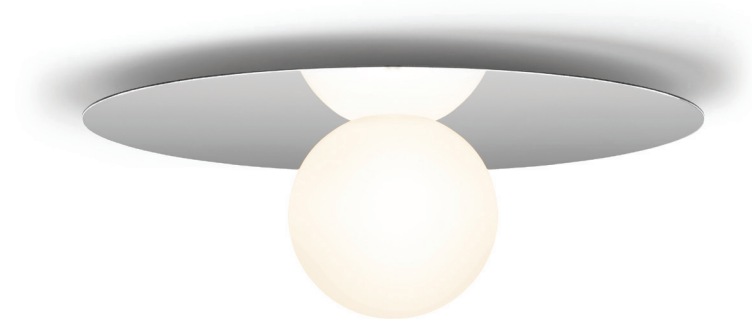

CHROME

BRASS

ROSE GOLD

GUNMETAL

MATTE BLACK

GLOSS WHITE

DIMENSIONS

BOLA DISC FLUSH 12, 18, 22, 32

LIGHT CONTROL

Hard-wired, dimmable

Compatible with TRIAC/ELV and 0-10V dimmers

FEATURES

Shade Options: 12"(30cm), 18"(46cm), 22"(55cm), 32"(81.2cm)

SPECIFICATIONS

Voltage: 120V or 240V 50/60Hz. 277V available upon request

Power Consumption: 8W (12", 18"), 15W (22"), 20W (32")

Color Temperature: 2700K

or NEW: DTW Dim-to-Warm (1800K-2700K)LED Model

Note: DTW Models Available Upon Request

Luminosity: 560 Lumens (12"), 640 Lumens (18"), 1160 Lumens (22"),

1550 Lumens (32")

Luminaire Efficacy: 57 Lumens/Watt

Color Rendition Index: 95 CRI

50K hour lifespan

1 year warranty

CERTIFICATIONS

PACKAGING WEIGHT AND DIMENSIONS

Bola Disc 12	4LBS	15" X 15" X 7"
(Steel Shade)	1.8KG	38cm X 38cm X 18cm
Bola Disc 12	2.4LBS	15" X 15" X 7"
(White Aluminum Shade)	1.1KG	38cm X 38cm X 18cm
Bola Disc 18	8.6LBS	20.75" X 20.75" X 8"
(Steel Shade)	3.9KG	53cm X 53cm X 20cm
Bola Disc 18	6.75LBS	20.75" X 20.75" X 8"
(White Aluminum Shade)	3KG	53cm X 53cm X 20cm
Bola Disc 22	12.25LBS	24" X 24" X 10"
(Steel Shade)	5.6KG	61cm X 61cm X 25cm
Bola Disc 22	9LBS	24" X 24" X 10"
(White Aluminum Shade)	4.1KG	61cm X 61cm X 25cm
Bola Disc 32	23.8LBS	34.5" X 34.5" X 10.5"
(Steel Shade)	10.8KG	87.6cm X 87.6cm X 27cm
Bola Disc 32	17.5LBS	34.5" X 34.5" X 10.5"
(White Aluminum Shade)	7.9KG	87.6cm X 87.6cm X 27cm

NOTES

Custom requests can be considered on volume orders

Pablo

Pablo