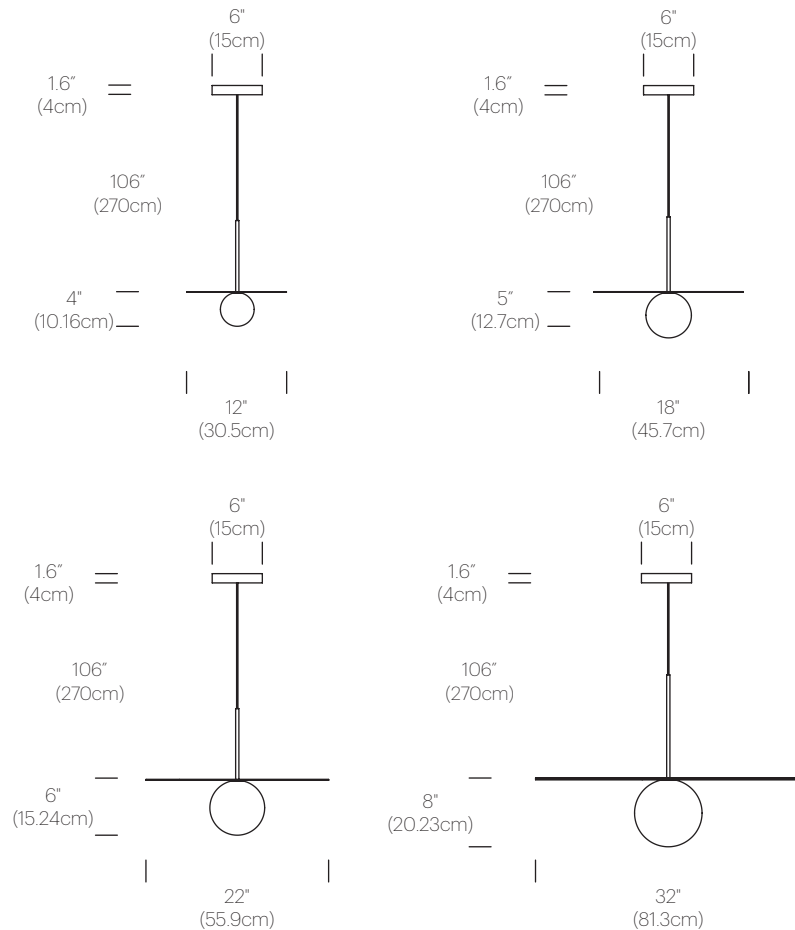

FIXTURE TYPE

Pendant

LIGHT SOURCE

Custom integrated LED, high-output chip on board

PRODUCT CODES

Bola Disc 12 (Chrome):	BOLA 12 CRM
Bola Disc 12 (Brass):	BOLA 12 BRA
Bola Disc 12 (Rose Gold):	BOLA 12 RGD
Bola Disc 12 (Gunmetal):	BOLA 12 GUN
Bola Disc 12 (Gloss White/Chrome):	BOLA 12 WHT
Bola Disc 12 (Matte Black):	BOLA 12 BLK
Bola Disc 18 (Chrome):	BOLA 18 CRM
Bola Disc 18 (Brass):	BOLA 18 BRA
Bola Disc 18 (Rose Gold):	BOLA 18 RGD
Bola Disc 18 (Gunmetal):	BOLA 18 GUN
Bola Disc 18 (Gloss White/Chrome):	BOLA 18 WHT
Bola Disc 18 (Matte Black):	BOLA 18 BLK
Bola Disc 22 (Chrome):	BOLA 22 CRM
Bola Disc 22 (Brass):	BOLA 22 BRA
Bola Disc 22 (Rose Gold):	BOLA 22 RGD
Bola Disc 22 (Gunmetal):	BOLA 22 GUN
Bola Disc 22 (Gloss White/Chrome):	BOLA 22 WHT
Bola Disc 22 (Matte Black):	BOLA 22 BLK
Bola Disc 32 (Chrome):	BOLA 32 CRM
Bola Disc 32 (Brass):	BOLA 32 BRA

Bola Disc 32 (Rose Gold):	BOLA 32 RGD
Bola Disc 32 (Gunmetal):	BOLA 32 GUN
Bola Disc 32 (Gloss White/Chrome):	BOLA 32 WHT
Bola Disc 32 (Matte Black):	BOLA 32 BLK

FINISHES

BOLA DISC

CHROME

BRASS

ROSE GOLD

GUNMETAL

MATTE BLACK

GLOSS WHITE/
CHROME

DIMENSIONS

BOLA DISC 12, 18, 22, 32

LIGHT CONTROL

Hard-wired, dimmable

Compatible with TRIAC/ELV and 0-10V dimmers

FEATURES

Fully Dimmable

Shade Options: 12" (30cm), 18" (46cm), 22" (56cm), 32" (81cm) Discs

SPECIFICATIONS

Voltage: 120V or 240V 50/60Hz. 277V 50/60Hz available upon request

Power Consumption: 8W (12", 18"), 15W (22"), 20W (32")

Color Temperature: 2700K

or NEW: DTW Dim-to-Warm (1800K-2700K)LED Model

Note: DTW Models Available Upon Request

Luminosity: 560Lu (12"), 640Lu (18"), 1160Lu (22"), 1550Lu (32")

Luminaire Efficacy: 57 Lumens/Watt

Color Rendition Index: 95 CRI

50K hour lifespan

Cord Length: 8.9' (2.9m) (Field cuttable)

1 year warranty

CERTIFICATIONS

Intertek

PACKAGING WEIGHT AND DIMENSIONS

Bola Disc 12	4LBS	15" X 7"
(Steel Shade)	1.8KG	38cm X 18cm
Bola Disc 12	2.4LBS	15" X 7"
(White Aluminum Shade)	1.1KG	38cm X 18cm
Bola Disc 18	8.6LBS	20.75" X 8"
(Steel Shade)	3.9KG	53cm X 20cm
Bola Disc 18	6.75LBS	20.75" X 8"
(White Aluminum Shade)	3KG	53cm X 20cm
Bola Disc 22	12.25LBS	24" X 10"
(Steel Shade)	5.6KG	61cm X 25cm
Bola Disc 22	9LBS	24" X 10"
(White Aluminum Shade)	4.1KG	61cm X 25cm
Bola Disc 32	23.8LBS	34.5" X 10.5"
(Steel Shade)	10.8KG	87.6cm X 27cm
Bola Disc 32	17.5LBS	34.5" X 10.5"
(White Aluminum Shade)	7.9KG	87.6cm X 27cm

NOTES

Custom requests can be considered on volume orders