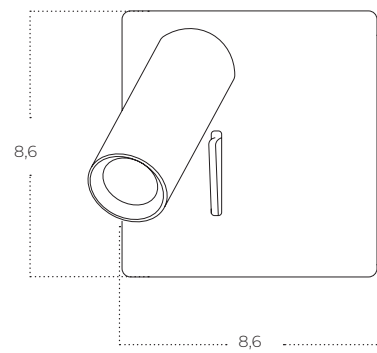

ORTA Wall

Orta Wall WH
AZ5625

Orta Wall BK
AZ5626

Technical information

Code	AZ5625	AZ5626
Color	● sand black	○ sand white
Material	iron / aluminium	iron / aluminium
Light source	1 x LED integrated	1 x LED integrated
Power	3W	3W
Kelvins	3000K	3000K
Lumens	208lm	198lm