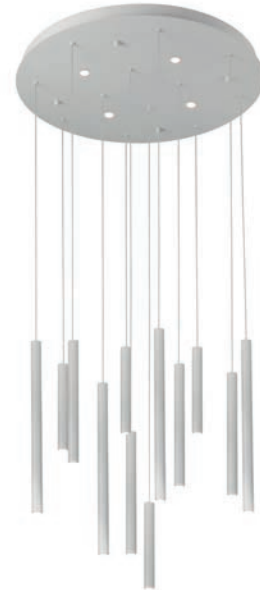

Ilios 12 Pendant 3-Step DIMM WH
AZ5746

Technical information

Code	AZ5744	AZ5745	AZ5746
Color	● sand black	● brushed gold	○ sand white
Material	iron / aluminium / acryl	iron / aluminium / acryl	iron / aluminium / acryl
Light source	12 x LED integrated 4 x LED integrated	12 x LED integrated 4 x LED integrated	12 x LED integrated 4 x LED integrated
Power	64W	64W	64W
Kelvins	3000K	3000K	3000K
Lumens	5120lm	5120lm	5120lm
Others	Type of control: 3-STEP DIMMER	Type of control: 3-STEP DIMMER	Type of control: 3-STEP DIMMER