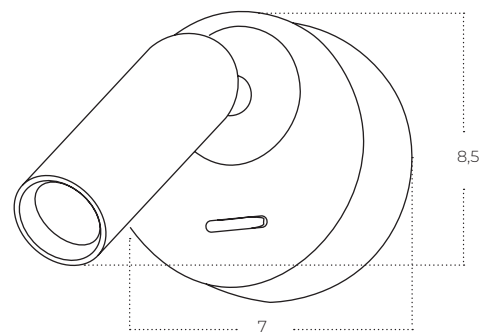

LUGANO ROUND Wall

Lugano Round Wall WH
AZ5627

Lugano Round Wall BK
AZ5628

Technical information

Code	AZ5625	AZ5626
Color	○ sand white	● sand black
Material	metal	metal
Light source	1 x LED integrated	1 x LED integrated
Power	3W	3W
Kelvins	3000K	3000K
Lumens	213lm	205lm