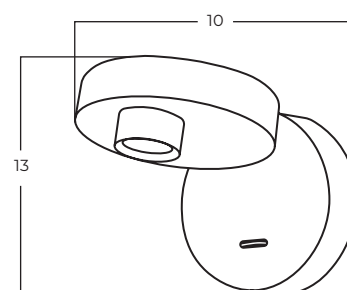

AZ5877 + AZ5955

ISEO

Iseo Wall BK
AZ5631

Iseo Arm Wall BK
AZ5632

Technical information

	AZ5631	AZ5632
Code	AZ5631	AZ5632
Color	● sand black	● sand black
Material	metal	metal
Light source	1 x LED integrated	1 x LED integrated
Power	3W	9W
Kelvins	3000K	3000K
Lumens	159lm	514lm