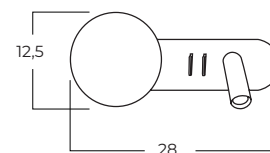

TRASIMENO

Trasimeno 95 BK
AZ5639

Trasimeno 120 BK
AZ5640

Trasimeno wall BK
AZ5641

Technical information

Code	AZ5639	AZ5640	AZ5641
Color	● black	● black	● black
Material	metal / glass	metal / glass	metal / glass
Light source	2 x LED G9 2 x LED intergrated 10W, 3000K, 1282 lm	3 x LED G9 2 x LED intergrated 10W, 3000K, 1281 lm	1 x LED G9 1 x LED intergrated 2,9W, 3000K, 192 lm
Others	Type of control: on/off switch	Type of control: on/off switch	Type of control: on/off switch