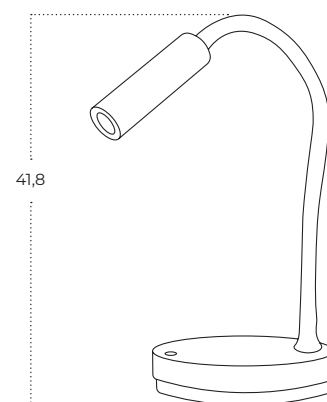

OLMO Table DIMM NFC Charger BK

Technical information

Code	AZ5912
Color	● sand black
Material	aluminium / pvc / gum
Light source	1 x LED integrated
Power	3W
Others	Type of control: ON / OFF + LONG DIMM SWITCH + NFC CHARGER