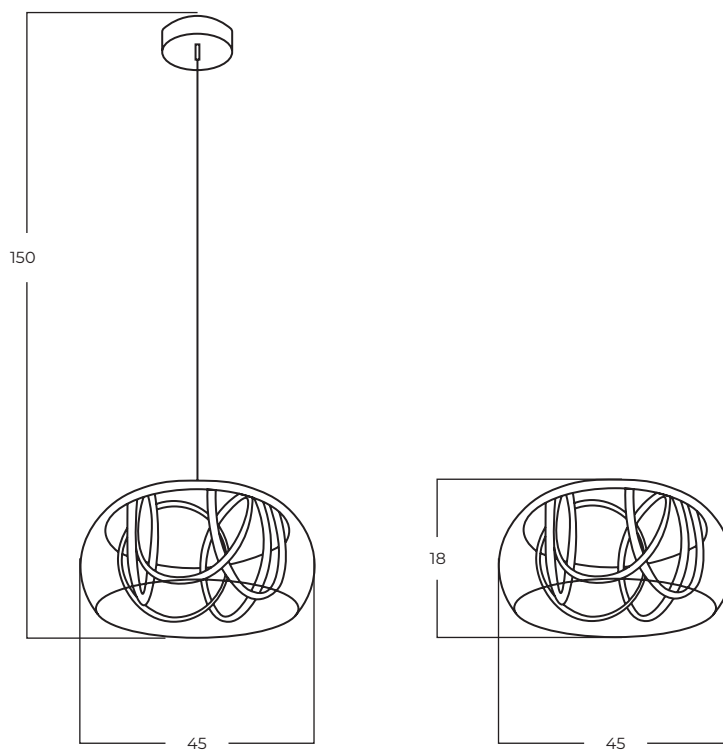

SUZANNE

Suzanne 45 Top/Pendant CL-BK
AZ6198

Technical information

Code	AZ6198
Color	● sand black / clear
Material	steel / aluminium / glass
Light source	LED integrated
Power	35W
Kelvins	3000K
Lumens	2800lm