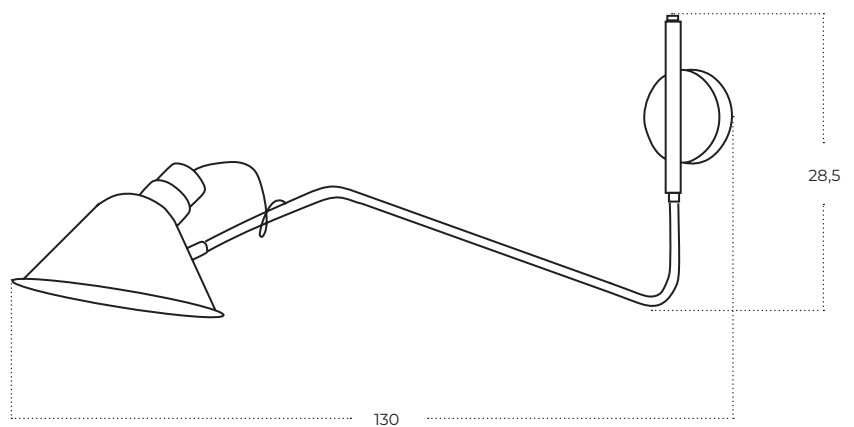

Technical information

Code	AZ5619
Color	● matt black / white
Material	iron
Light source	1 x E27 (only LED)