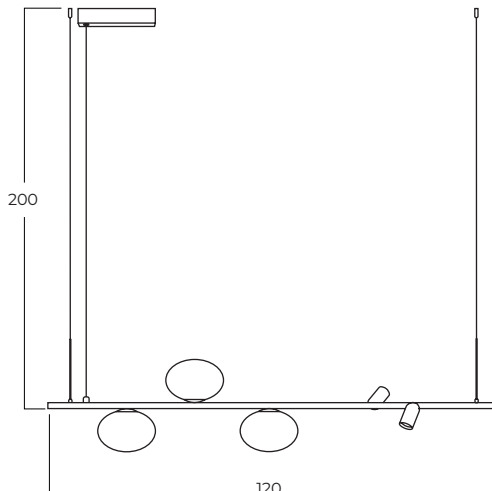

TRASIMENO

Trasimeno 95 BK
AZ5639

Trasimeno 120 BK
AZ5640

Trasimeno wall BK
AZ5641

Technical information

Code	AZ5639	AZ5640	AZ5641
Color	● black	● black	● black
Material	metal / glass	metal / glass	metal / glass
Light source	2 x LED G9 2 x LED intergrated 10W, 3000K, 1282 lm	3 x LED G9 2 x LED intergrated 10W, 3000K, 1281 lm	1 x LED G9 1 x LED intergrated 2,9W, 3000K, 192 lm
Others	Type of control: on/off switch	Type of control: on/off switch	Type of control: on/off switch