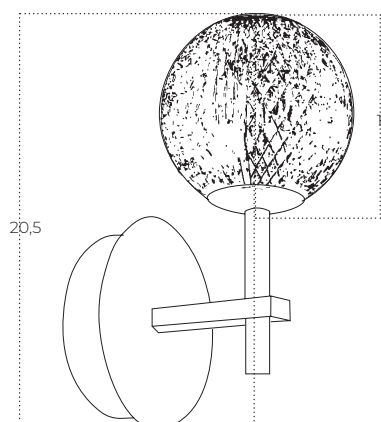

EDEM Wall

Edem Wall BK
AZ6013

Edem Wall GO
AZ6014

Technical information

Code	AZ6013	AZ6014
Color	● sand black / clear	● electric plating gold / clear
Material	mirror stainless steel / acryl	mirror stainless steel / acryl
Light source	1 x LED integrated	1 x LED integrated
Power	4,2W	4,2W
Kelvins	3000K	3000K
Lumens	336lm	336lm