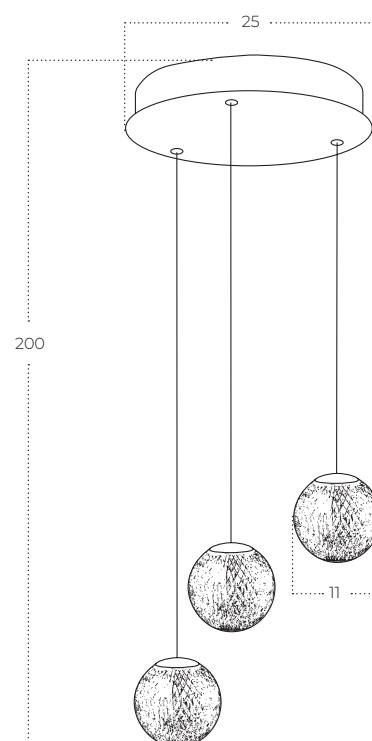

EDEM 3

Edem 3 Round BK
AZ6019

Edem 3 Round GO
AZ6020

Technical information

Code	AZ6019	AZ6020
Color	● sand black / clear	● electric plating gold / clear
Material	mirror stainless steel / acryl	mirror stainless steel / acryl
Light source	3 x LED integrated	3 x LED integrated
Power	21W	21W
Kelvins	3000K	3000K
Lumens	1680lm	1680lm