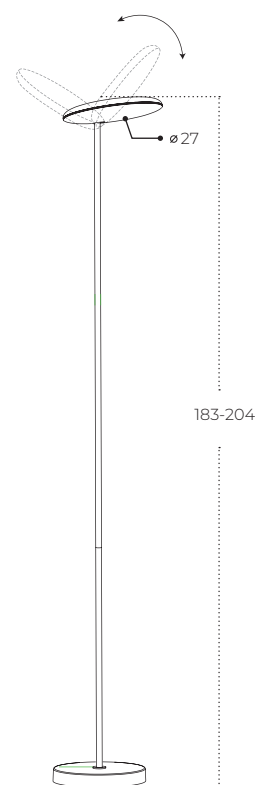

Technical information

Code	AZ5908	AZ5909	AZ6307
Color	● black	○ white	● white
Material	aluminium / pvc	aluminium / pvc	aluminium / pvc
Light source	1 x LED integrated	1 x LED integrated	1 x LED integrated
Others	Type of control: SLIDER DIMMER	Type of control: SLIDER DIMMER	Type of control: SLIDER DIMMER