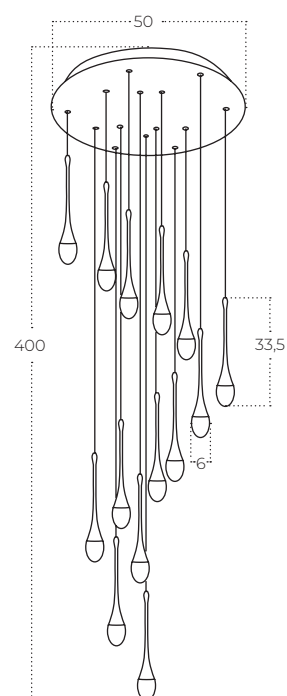

DALMA 14

Dalma 14 Round BK
AZ6011

Technical information

Code	AZ6011	AZ6012
Color	● sand black / clear	● electric plating gold / clear
Material	mirror stainless steel / acryl	mirror stainless steel / acryl
Light source	14 x LED integrated	14 x LED integrated
Power	56W	56W
Kelvins	3000K	3000K
Lumens	4480lm	4480lm