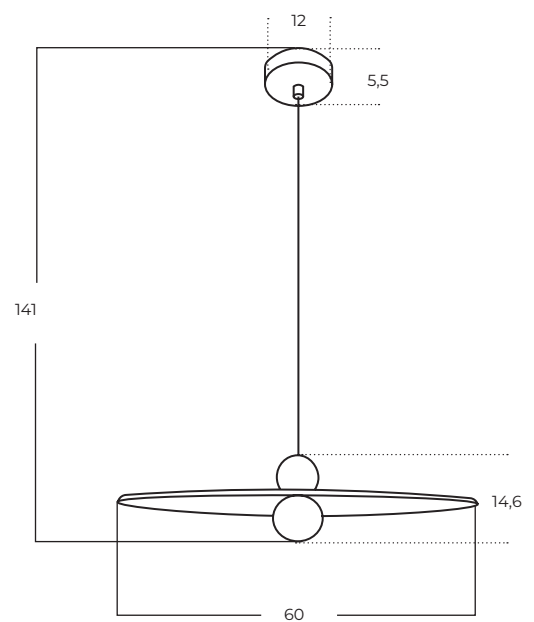

FREYA

Technical information

Code	AZ5907	AZ5906
Color	● beige	● orange
Material	pet felt / aluminium / glass	pet felt / aluminium / glass
Light source	1 x LED integrated	1 x LED integrated
Power	7W	7W
Kelvins	3000K	3000K
Lumens	350lm	350lm
Others	Type of control: TRIAC DIMMER	Type of control: TRIAC DIMMER