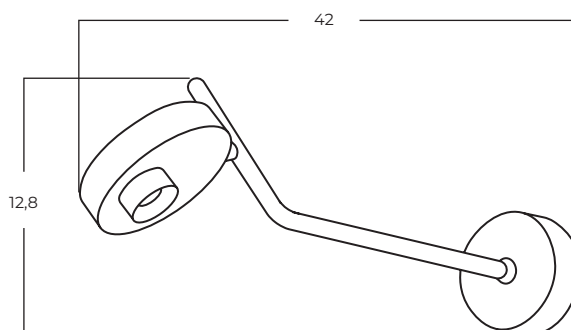

AZ5877 + AZ5955

ISEO

Iseo Wall BK
AZ5631

Iseo Arm Wall BK
AZ5632

Technical information

	AZ5631	AZ5632
Code	AZ5631	AZ5632
Color	● sand black	● sand black
Material	metal	metal
Light source	1 x LED integrated	1 x LED integrated
Power	3W	9W
Kelvins	3000K	3000K
Lumens	159lm	514lm