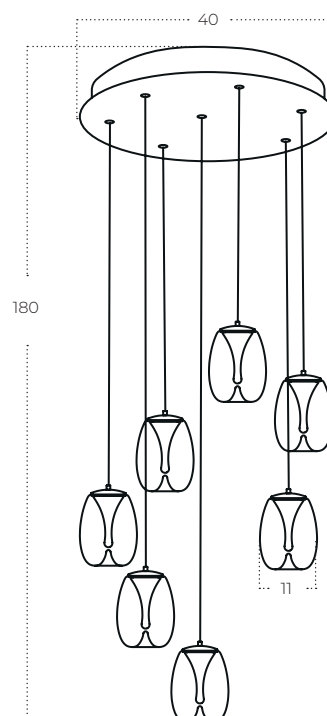

Technical information

Code	AZ6269
Color	● sand black / smoky
Material	aluminium / glass
Light source	5 x LED integrated
Power	25W

Pamela 7 Round

Pamela 7 Round SMOKY
AZ6270

Technical information

Code	AZ6270
Color	● sand black / smoky
Material	aluminium / glass
Light source	7 x LED integrated
Power	35W