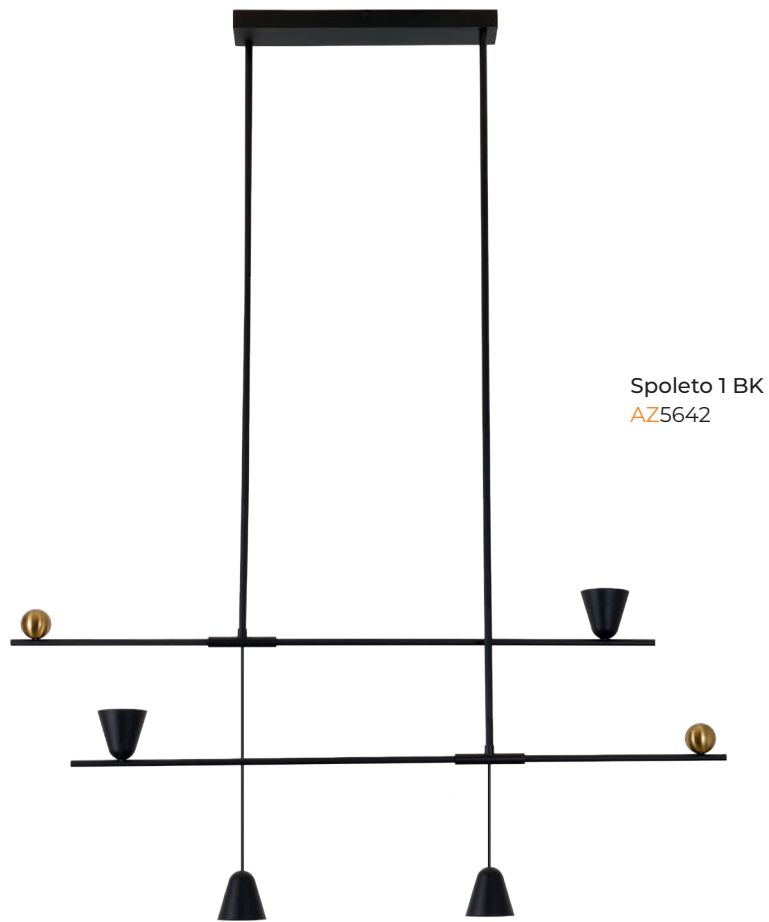

SPOLETO

Technical information

Code	AZ5642
Color	● black
Material	metal
Light source	6 x LED intergrated
Power	25W
Kelvins	3000K
Lumens	1397lm