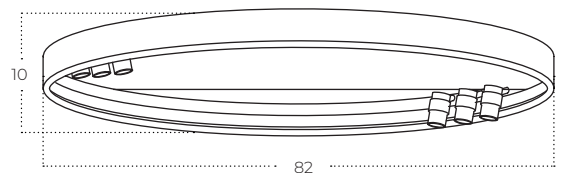

SERAFINO Top 60 3-Step DIMM

Serafino Top 60 3-Step DIMM
GO/BK
AZ5832

Serafino Top 80 3-Step DIMM
GO/BK
AZ5833

Technical information

Code	AZ5832	AZ5833
Color	● brushed gold / sand black	● brushed gold / sand black
Material	iron / aluminium / pvc	iron / aluminium / pvc
Light source	7 x LED integrated	7 x LED integrated
Power	34W	43W
Kelvins	3000K	3000K
Lumens	2720lm	3440lm
Others	Type of control: 3-STEP DIMMER	Type of control: 3-STEP DIMMER