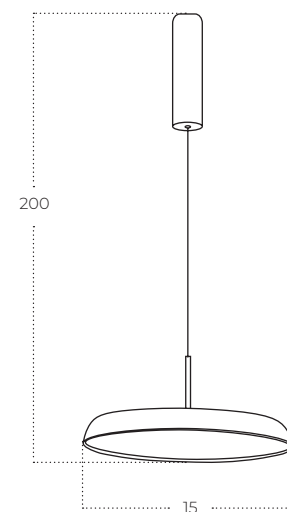

CLARA Pendant 15

Clara Pendant 15 WH
AZ5809

Clara Pendant 15 BK
AZ5807

Clara Pendant 15 CHABN
AZ5808

Technical information

Code	AZ5809	AZ5807	AZ5808
Color	○ sand white	● sand black	● champagne ~ brown
Material	aluminium / pvc	aluminium / pvc	aluminium / pvc
Light source	1 x LED integrated	1 x LED integrated	1 x LED integrated
Power	12W	12W	12W
Kelvins	3000K	3000K	3000K
Lumens	960lm	960lm	960lm