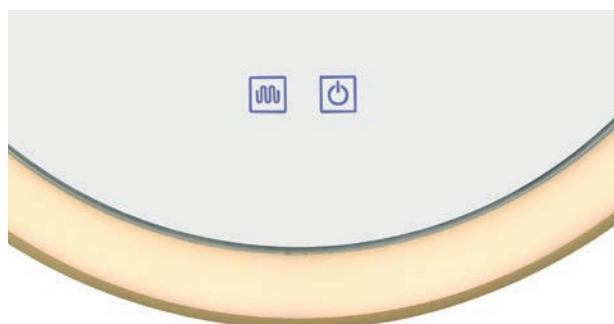

SERGIO Mirror 80 HEATED CCT Switch

Sergio Mirror 80 HEATED CCT
Switch BK
AZ5821

Sergio Mirror 80 HEATED CCT
Switch GO
AZ5822

Technical information

	AZ5821	AZ5822
Code	AZ5821	AZ5822
Color	● sand black	● brushed gold
Material	iron / aluminium / mirror / pvc	iron / aluminium / mirror / pvc
Light source	1 x LED integrated	1 x LED integrated
Power	55W	55W
Kelvins	3000 / 4000K	3000 / 4000K
Lumens	4400lm	4400lm
Others	Type of control: CCT SWITCH + TOUCH DIMMER	Type of control: CCT SWITCH + TOUCH DIMMER