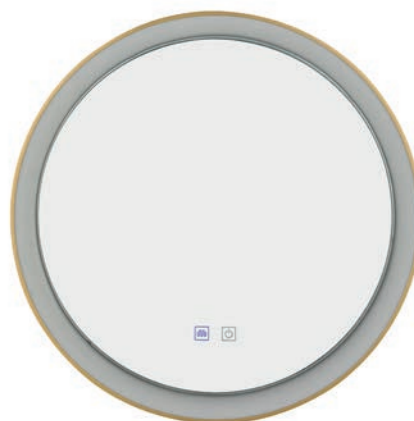

Sergio Mirror 60 HEATED CCT
Switch GO
AZ5820

Technical information

Code	AZ5819	AZ5820
Color	● sand black	● brushed gold
Material	iron / aluminium / mirror / pvc	iron / aluminium / mirror / pvc
Light source	1 x LED integrated	1 x LED integrated
Power	40W	40W
Kelvins	3000 / 4000K	3000 / 4000K
Lumens	3200lm	3200lm
Others	Type of control: CCT SWITCH + TOUCH DIMMER	Type of control: CCT SWITCH + TOUCH DIMMER