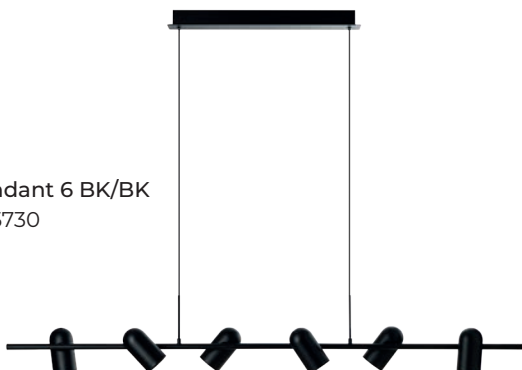

Pendant 6 GO/BK
AZ5729

VIVI

Pendant 6 BK/BK
AZ5730