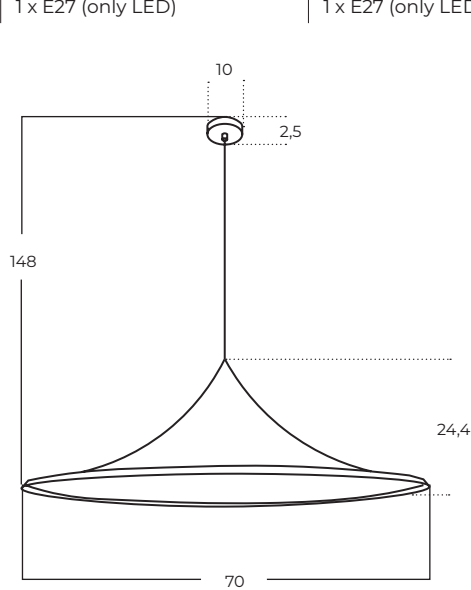

Technical information

Code	AZ5903	AZ5904
Color	○ white	● black
Material	aluminium	aluminium
Light source	1 x E27 (only LED)	1 x E27 (only LED)