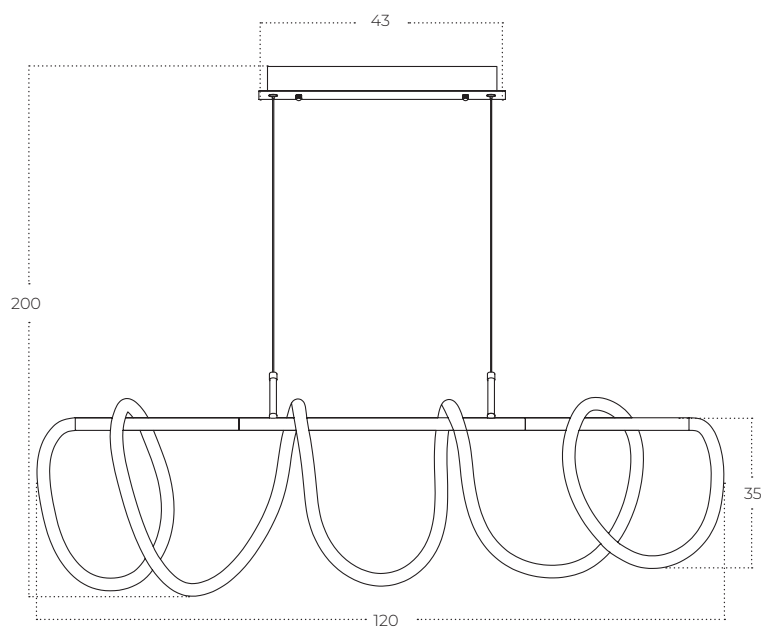

ZIGZAK

Zigzag BK
AZ5827

Technical information

Code	AZ5827
Color	● sand black
Material	iron / silicone
Light source	1 x LED integrated
Power	75W
Kelvins	3000K
Lumens	6000lm

NESTOR Top 20

Nestor Top 20 BRASS
AZ5828