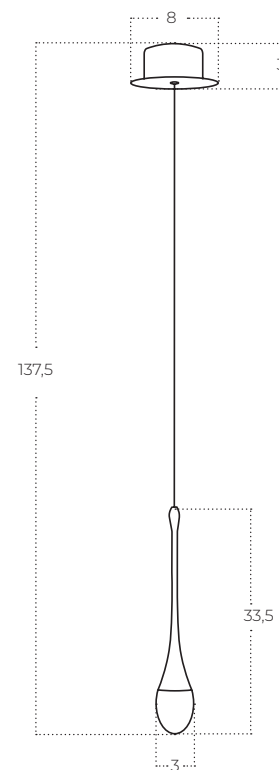

Dalma 1 BK
AZ6005

Dalma 1 GO
AZ6006

Technical information

Code	AZ6005	AZ6006
Color	● sand black / clear	● electric plating gold / clear
Material	mirror stainless steel / acryl	mirror stainless steel / acryl
Light source	1 x LED integrated	1 x LED integrated
Power	4W	4W
Kelvins	3000K	3000K
Lumens	320lm	320lm