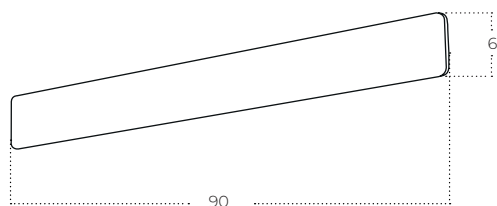

BASENTO CCT Switch

Basento 60 CCT Switch BK
AZ5893

Basento 90 CCT Switch BK
AZ5894

Basento 115 CCT Switch BK
AZ5895

Technical information

Code	AZ5893	AZ5894	AZ5895
Color	● sand black	● sand black	● sand black
Material	aluminium	aluminium	aluminium
Light source	2 x LED integrated	2 x LED integrated	2 x LED integrated
Power	20W	30W	40W
Kelvins	3000 / 4000K	3000 / 4000K	3000 / 4000K
Lumens	1600lm	2400lm	3200lm
Others	Type of control: CCT SWITCH	Type of control: CCT SWITCH	Type of control: CCT SWITCH