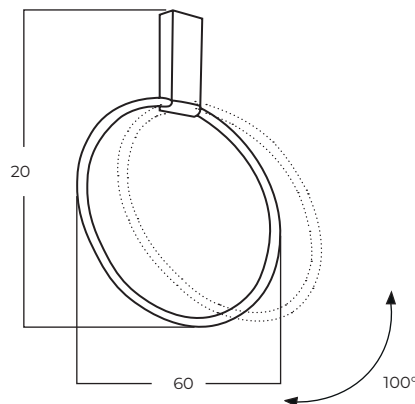

VINCENT

Vincent 40 BK
AZ6200

Vincent 40 GO
AZ6202

Vincent 60 BK
AZ6201

Vincent 60 GO
AZ6203

Technical information

Code	AZ6200	AZ6201	AZ6202	AZ6203
Color	● sand black	● sand black	● gold	● gold
Material	steel / aluminium	steel / aluminium	steel / aluminium	steel / aluminium
Light source	1 x LED integrated	1 x LED integrated	1 x LED integrated	1 x LED integrated
Power	32W	48W	30W	35W
Kelvins	3000 / 4000 / 6000K	3000 / 4000 / 6000K	3000 / 4000 / 6000K	3000 / 4000 / 6000K
Lumens	2560lm	3840lm	2400lm	2800lm