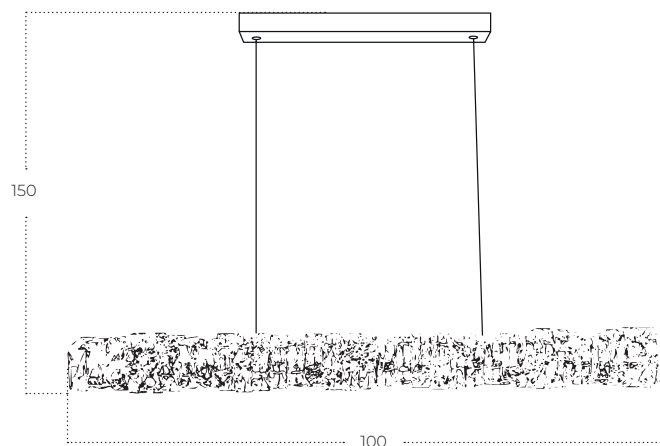

ZIGZAK

Zigzag BK
AZ5827

Technical information

Code	AZ5827
Color	● sand black
Material	iron / silicone
Light source	1 x LED integrated
Power	75W
Kelvins	3000K
Lumens	6000lm

NESTOR Top 20

Nestor Top 20 BRASS
AZ5828