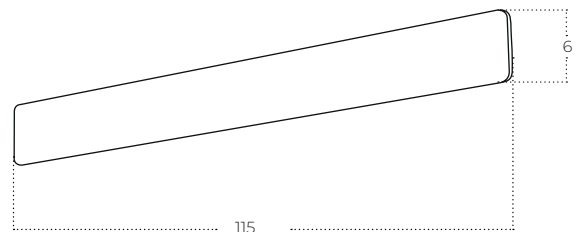

Basento 115 CCT Switch WH
AZ5892

Technical information

Code	AZ5890	AZ5891	AZ5892
Color	○ sand white	○ sand white	○ sand white
Material	aluminium	aluminium	aluminium
Light source	2 x LED integrated	2 x LED integrated	2 x LED integrated
Power	20W	30W	40W
Kelvins	3000 / 4000K	3000 / 4000K	3000 / 4000K
Lumens	1600lm	2400lm	3200lm
Others	Type of control: CCT SWITCH	Type of control: CCT SWITCH	Type of control: CCT SWITCH