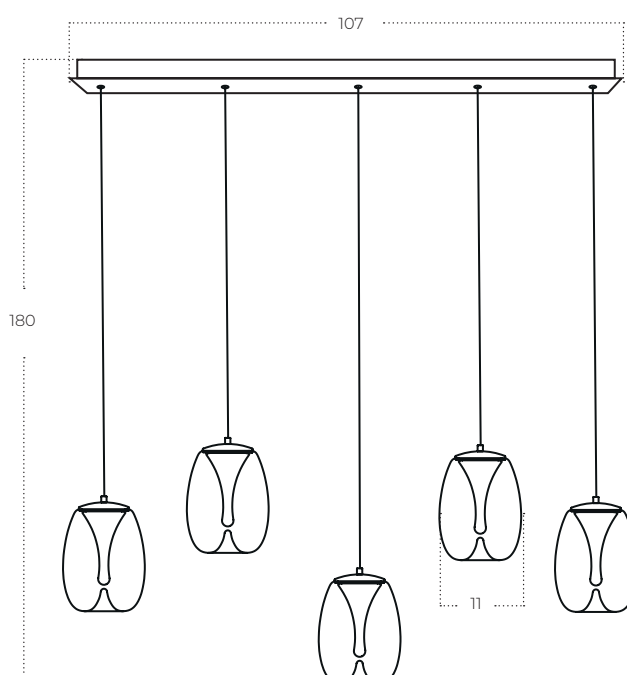

Technical information

Code	AZ6269
Color	● sand black / smoky
Material	aluminium / glass
Light source	5 x LED integrated
Power	25W