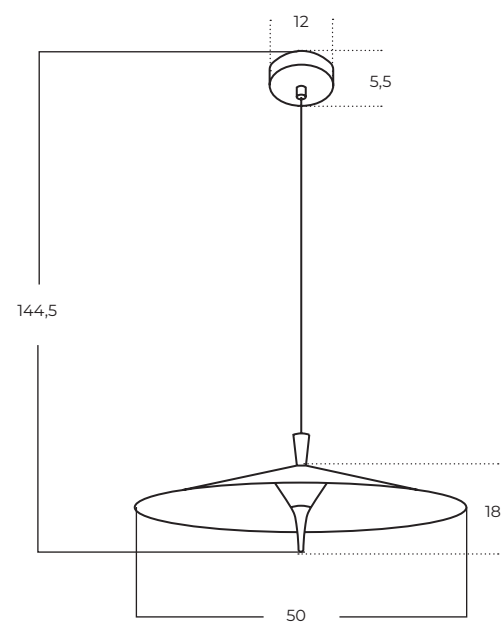

STIG

Stig BK
AZ5905

Technical information

Code	AZ5905
Color	● black
Material	aluminium
Light source	1 x LED integrated
Power	12W
Kelvins	3000K
Lumens	950lm
Others	Type of control: TRIAC DIMMER

VIVI

Vivi Floor 2 BK/BK
AZ5726