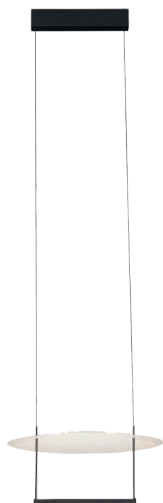

PORTOFINO

Portofino 42
AZ5636