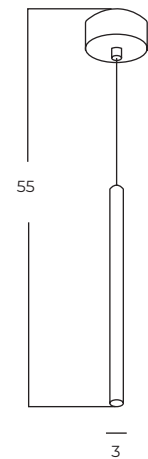

Technical information

Code	AZ6261	AZ6263	AZ6309	AZ6311
Color	● sand black	○ sand white	● sand black	○ sand white
Material	aluminium	aluminium	aluminium	aluminium
Light source	1 x LED integrated	1 x LED integrated	1 x LED integrated	1 x LED integrated
Power	8W	8W	8W	8W
Kelvins	4000K	4000K	4000K	4000K
Lumens	439lm	444lm	439lm	444lm