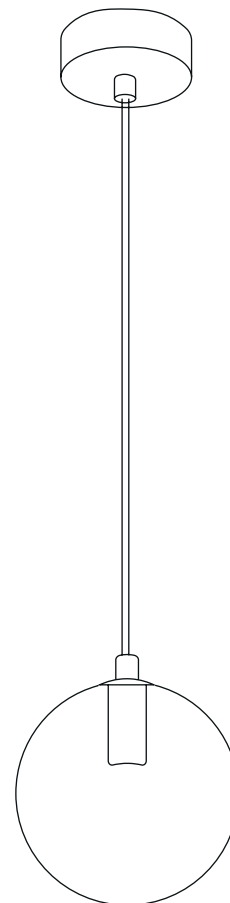

BUBBLES 1

BUBBLES
LAMPBODY

BUBBLES LAMPBODY 1

- black | AZ5918
- gold | AZ5854
- white | AZ5953

BUBBLES
SHADES

BUBBLES GLASS SHADE
CLEAR

- ∅ 12 cm | AZ5955
- ∅ 15 cm | AZ5884
- ∅ 18 cm | AZ5958

BUBBLES
LAMPBODY + SHADE

BUBBLES LAMPBODY 1 + GLASS
SHADE

BUBBLES GLASS SHADE
SMOKY

- ∅ 12 cm | AZ5956
- ∅ 15 cm | AZ5885
- ∅ 18 cm | AZ5959

BUBBLES 1 EXAMPLE SETS

AZ5918 + AZ5955

AZ5918 + AZ5884

AZ5918 + AZ5958

AZ5953 + AZ5956