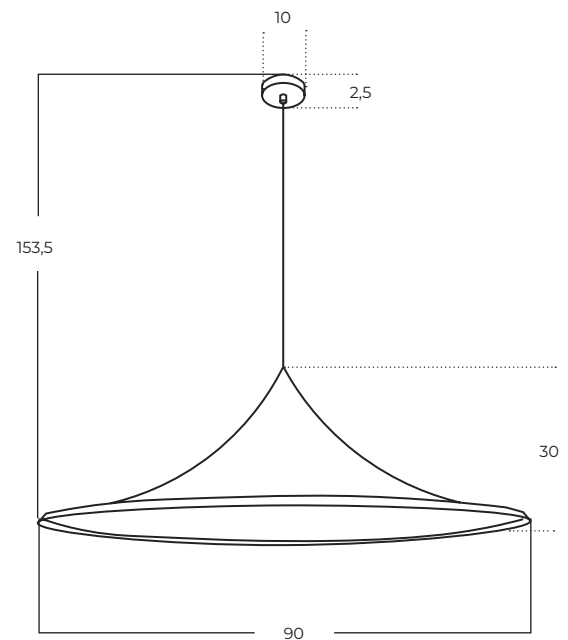

Technical information

Code	AZ5903	AZ5904
Color	○ white	● black
Material	aluminium	aluminium
Light source	1 x E27 (only LED)	1 x E27 (only LED)