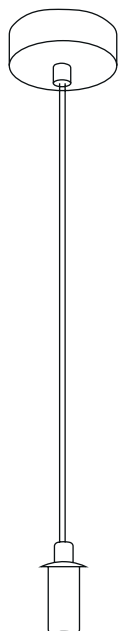

SPOLETO

Technical information

Code	AZ5642
Color	● black
Material	metal
Light source	6 x LED intergrated
Power	25W
Kelvins	3000K
Lumens	1397lm

CAPRI

Technical information

	Capri A WH	Capri A BK	Capri A GO
Code	AZ5645	AZ5646	AZ5647
Color	○ sand white	● sand black	● gold
Material	metal	metal	metal
Light source	1 x LED intergrated	1 x LED intergrated	1 x LED intergrated
Power	5W	5W	5W
Kelvins	3000K	3000K	3000K
Lumens	361lm	361lm	361lm

CAPRI

Technical information

	Capri B WH	Capri B BK	Capri B GO
Code	AZ5648	AZ5649	AZ5650
Color	○ sand white	● sand black	● gold
Material	metal	metal	metal
Light source	1 x LED intergrated	1 x LED intergrated	1 x LED intergrated
Power	5W	5W	5W
Kelvins	3000K	3000K	3000K
Lumens	36lm	36lm	36lm

	Capri C WH	Capri C BK	Capri C GO
Code	AZ5651	AZ5652	AZ5653
Color	○ sand white	● sand black	● gold
Material	metal	metal	metal
Light source	1 x LED intergrated	1 x LED intergrated	1 x LED intergrated
Power	5W	5W	5W
Kelvins	3000K	3000K	3000K
Lumens	36lm	36lm	36lm

BUBBLES 1

BUBBLES
LAMPBODY

BUBBLES LAMPBODY 1

- black | AZ5918
- gold | AZ5854
- white | AZ5953

BUBBLES
SHADES

BUBBLES GLASS SHADE
CLEAR

- ∅ 12 cm | AZ5955
- ∅ 15 cm | AZ5884
- ∅ 18 cm | AZ5958

BUBBLES
LAMPBODY + SHADE