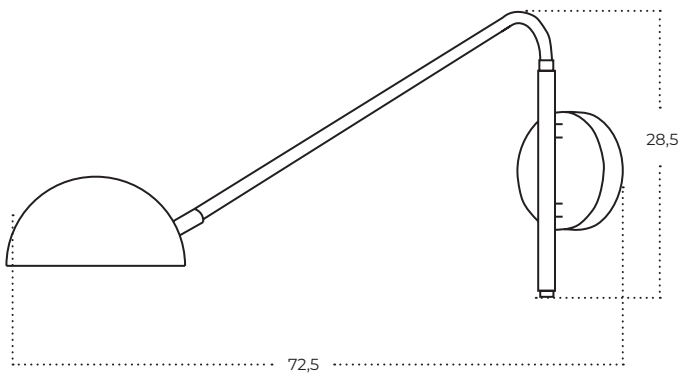

DRAGO

Drago
AZ5619

Technical information

Code	AZ5619
Color	● matt black / white
Material	iron
Light source	1 x E27 (only LED)

CETUS

Cetus
AZ5620

Technical information

Code	AZ5620
Color	● matt black / white
Material	iron
Light source	1 x G9 (only LED)