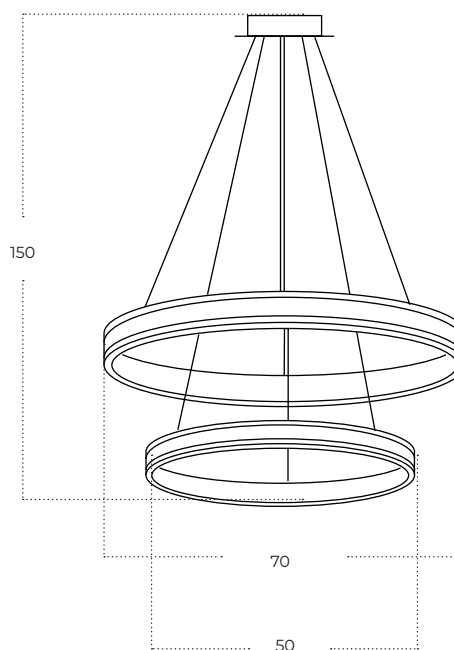

RIO

Rio 50+70 3-Step DIMM
BK/GO
AZ5779

Technical information

Code	AZ5779
Color	● sand black / gold
Material	iron / aluminium / leather / pvc
Light source	2 x LED integrated
Power	86W
Kelvins	3000K
Lumens	6880lm
Others	Type of control: 3-STEP TRIAC DIMMER