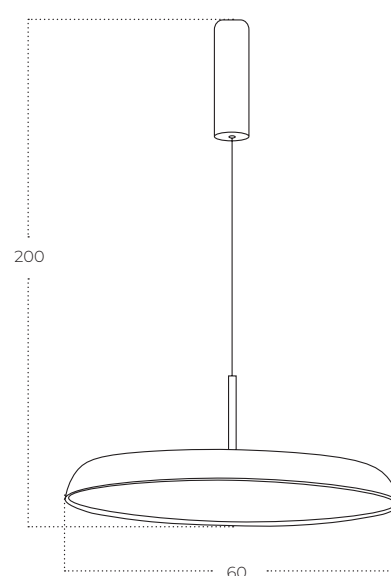

CLARA Pendant 60 CCT Switch DIMM

Technical information

Code	AZ5817	AZ5815	AZ5816
Color	○ sand white	● sand black	● champagne ~ brown
Material	aluminium / pvc	aluminium / pvc	aluminium / pvc
Light source	1 x LED integrated	1 x LED integrated	1 x LED integrated
Power	50W	50W	50W
Kelvins	3000 / 4000 / 6500K	3000 / 4000 / 6500K	3000 / 4000 / 6500K
Lumens	4000lm	4000lm	4000lm
Others	Type of control: CCT SWITCH + TRIAC DIMMER	Type of control: CCT SWITCH + TRIAC DIMMER	Type of control: CCT SWITCH + TRIAC DIMMER