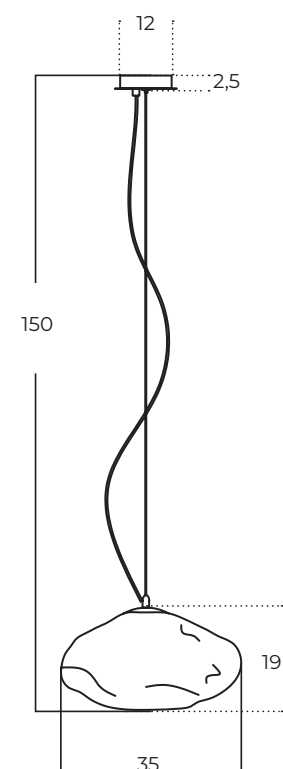

INES

Technical information

Code	AZ5763
Color	● painting gold
Material	iron / glass
Light source	1 x E14