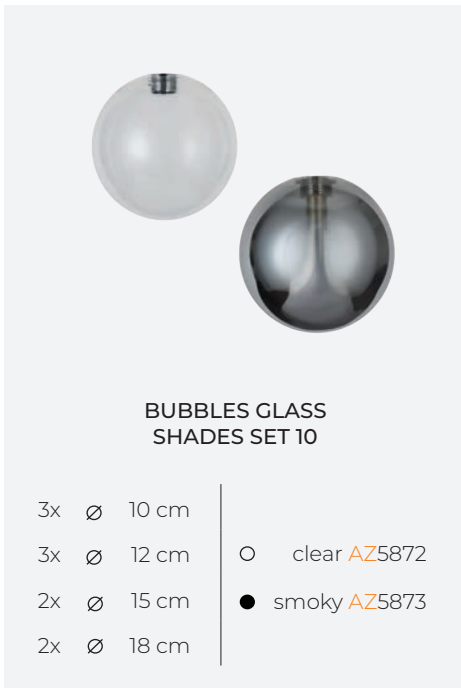

BUBBLES 1

BUBBLES
LAMPBODY

BUBBLES LAMPBODY 1

- black | AZ5918
- gold | AZ5854
- white | AZ5953

BUBBLES
SHADES

BUBBLES GLASS SHADE
CLEAR

- ∅ 12 cm | AZ5955
- ∅ 15 cm | AZ5884
- ∅ 18 cm | AZ5958

BUBBLES
LAMPBODY + SHADE

BUBBLES LAMPBODY 1 + GLASS
SHADE

BUBBLES GLASS SHADE
SMOKY

- ∅ 12 cm | AZ5956
- ∅ 15 cm | AZ5885
- ∅ 18 cm | AZ5959

BUBBLES 1 EXAMPLE SETS

AZ5918 + AZ5955

AZ5918 + AZ5884

AZ5918 + AZ5958

AZ5953 + AZ5956

AZ5953 + AZ5885

AZ5953 + AZ5959

AZ5953 + AZ5955

AZ5953 + AZ5884

AZ5953 + AZ5958

BUBBLES

BUBBLES LAMPBODY

BUBBLES LAMPBODY ROUND 10

- black | AZ5869
- gold | AZ5870
- white | AZ5871

BUBBLES SHADES

BUBBLES GLASS SHADES SET 10

- 3x ∅ 10 cm
- 3x ∅ 12 cm
- 2x ∅ 15 cm
- 2x ∅ 18 cm
- clear AZ5872
- smoky AZ5873

BUBBLES LAMPBODY + SHADE

BUBBLES LAMPBODY ROUND 10 +GLASS SHADES SET 10