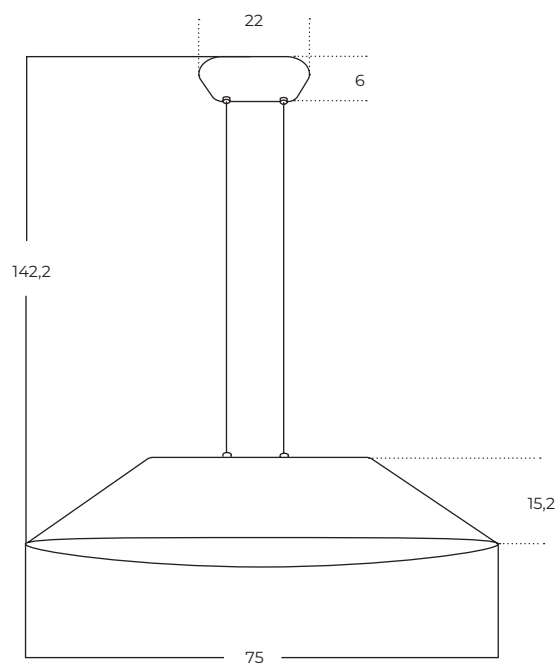

FELMAN

Felman BEIGE
AZ5899

Felman BK
AZ5900

Technical information

	AZ5899	AZ5900
Code	AZ5899	AZ5900
Color	● beige	● black
Material	pet felt / aluminium	pet felt / aluminium
Light source	1 x LED integrated	1 x LED integrated
Power	12W	12W
Kelvins	3000K	3000K
Lumens	900lm	900lm
Others	Type of control: TRIAC DIMMER	Type of control: TRIAC DIMMER