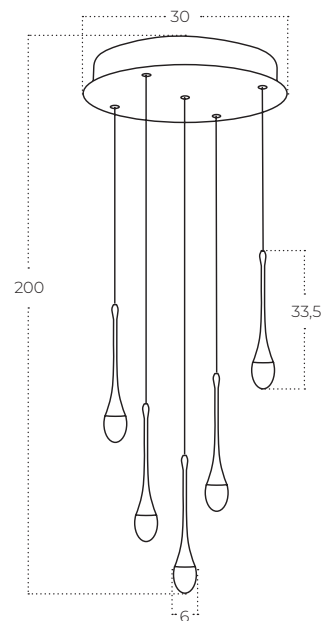

Technical information

Code	AZ6007
Color	● sand black / clear
Material	mirror stainless steel / acryl
Light source	5 x LED integrated
Power	28W
Kelvins	3000K
Lumens	2240lm

Code	AZ6008
Color	● electric plating gold / clear
Material	mirror stainless steel / acryl
Light source	5 x LED integrated
Power	28W
Kelvins	3000K
Lumens	2240lm