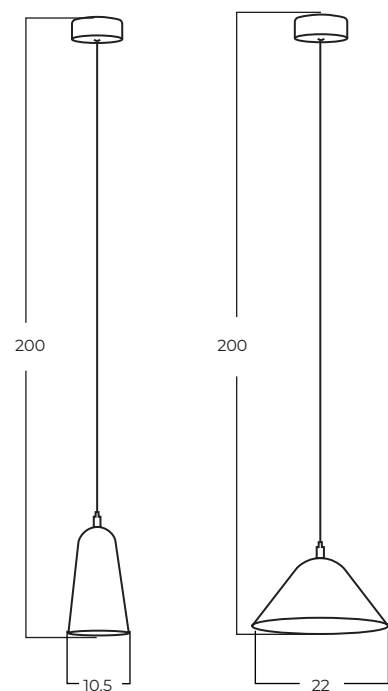

CAPRI

Technical information

	Capri B WH	Capri B BK	Capri B GO
Code	AZ5648	AZ5649	AZ5650
Color	○ sand white	● sand black	● gold
Material	metal	metal	metal
Light source	1 x LED intergrated	1 x LED intergrated	1 x LED intergrated
Power	5W	5W	5W
Kelvins	3000K	3000K	3000K
Lumens	36lm	36lm	36lm

	Capri C WH	Capri C BK	Capri C GO
Code	AZ5651	AZ5652	AZ5653
Color	○ sand white	● sand black	● gold
Material	metal	metal	metal
Light source	1 x LED intergrated	1 x LED intergrated	1 x LED intergrated
Power	5W	5W	5W
Kelvins	3000K	3000K	3000K
Lumens	36lm	36lm	36lm