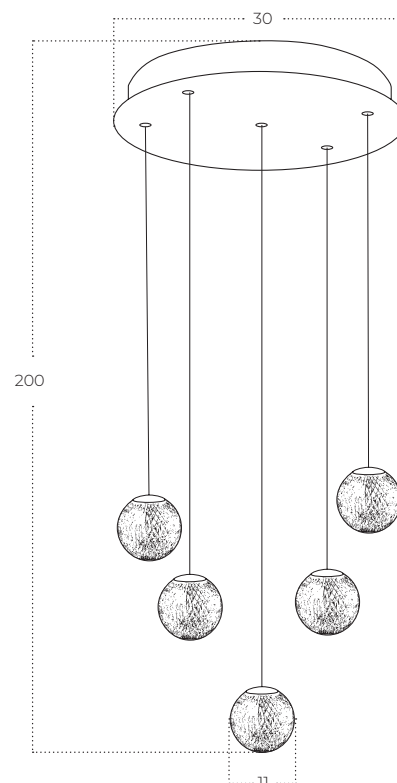

Technical information

Code	AZ6017
Color	● sand black / clear
Material	mirror stainless steel / acryl
Light source	5 x LED integrated
Power	21W
Kelvins	3000K
Lumens	1680lm

Code	AZ6018
Color	● electric plating gold / clear
Material	mirror stainless steel / acryl
Light source	5 x LED integrated
Power	21W
Kelvins	3000K
Lumens	1680lm