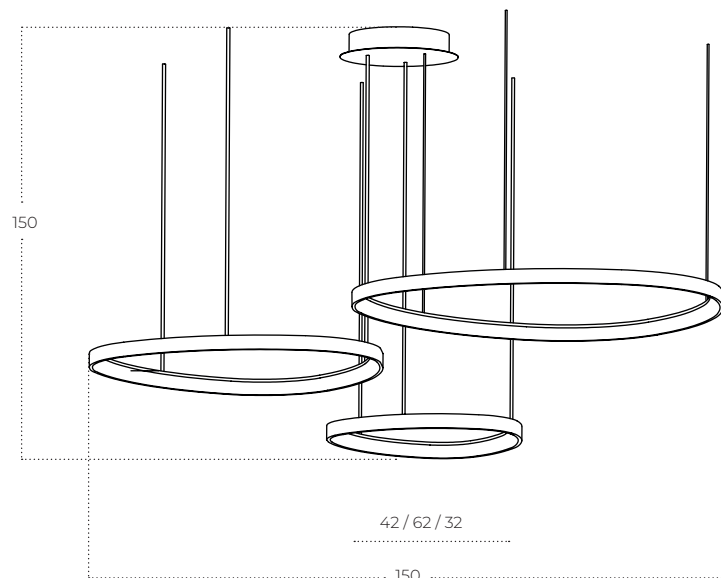

Technical information

Code	AZ5774
Color	● sand black
Material	iron / aluminium / pvc
Light source	3 x LED integrated
Power	170W
Kelvins	3000 / 3500 / 4000K
Lumens	13600lm
Others	Type of control: CCT SWITCH + 3-STEP DIMMER

Code	AZ5775
Color	● brushed gold
Material	iron / aluminium / pvc
Light source	3 x LED integrated
Power	170W
Kelvins	3000 / 3500 / 4000K
Lumens	13600lm
Others	Type of control: CCT SWITCH + 3-STEP DIMMER