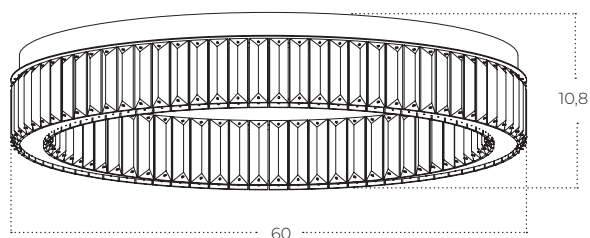

SPARK Top 60 DIMM

Spark Top 60 DIMM GO
AZ5784

Spark Top 60 DIMM CH
AZ5785

Technical information

Code	AZ5784	AZ5785
Color	● gold	○ chrome
Material	iron / glass	iron / glass
Light source	1 x LED integrated	1 x LED integrated
Power	48W	48W
Kelvins	3000K	3000K
Lumens	2560lm	2560lm
Others	Type of control: TRIAC DIMMER	Type of control: TRIAC DIMMER