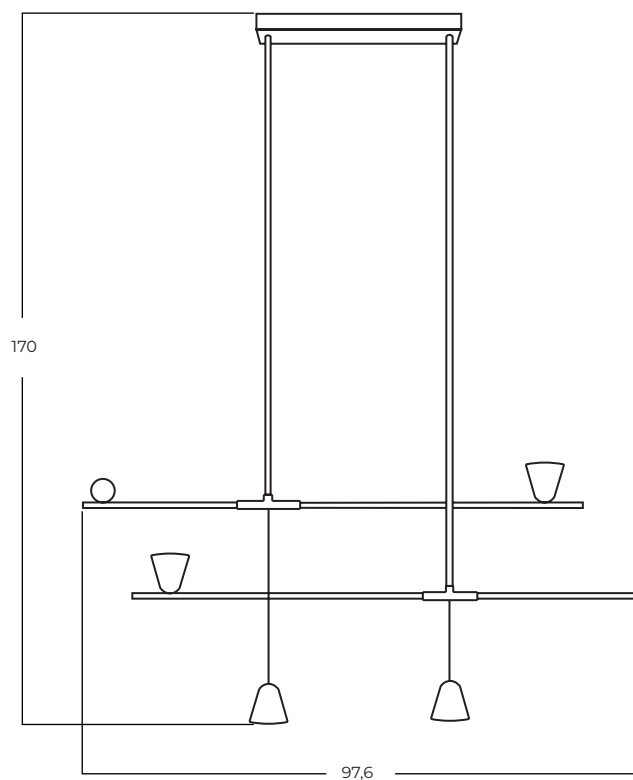

SPOLETO

Technical information

Code	AZ5642
Color	● black
Material	metal
Light source	6 x LED intergrated
Power	25W
Kelvins	3000K
Lumens	1397lm