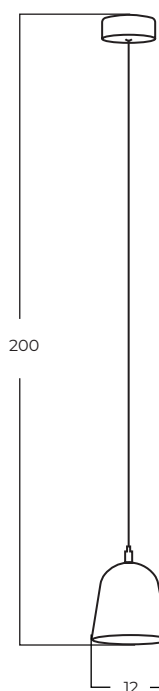

TRASIMENO

Trasimeno 95 BK
AZ5639

Trasimeno 120 BK
AZ5640

Trasimeno wall BK
AZ5641

Technical information

Code	AZ5639	AZ5640	AZ5641
Color	● black	● black	● black
Material	metal / glass	metal / glass	metal / glass
Light source	2 x LED G9 2 x LED intergrated 10W, 3000K, 1282 lm	3 x LED G9 2 x LED intergrated 10W, 3000K, 1281 lm	1 x LED G9 1 x LED intergrated 2,9W, 3000K, 192 lm
Others	Type of control: on/off switch	Type of control: on/off switch	Type of control: on/off switch

SPOLETO

Technical information

Code	AZ5642
Color	● black
Material	metal
Light source	6 x LED intergrated
Power	25W
Kelvins	3000K
Lumens	1397lm

CAPRI

Technical information

	Capri A WH	Capri A BK	Capri A GO
Code	AZ5645	AZ5646	AZ5647
Color	○ sand white	● sand black	● gold
Material	metal	metal	metal
Light source	1 x LED intergrated	1 x LED intergrated	1 x LED intergrated
Power	5W	5W	5W
Kelvins	3000K	3000K	3000K
Lumens	361lm	361lm	361lm