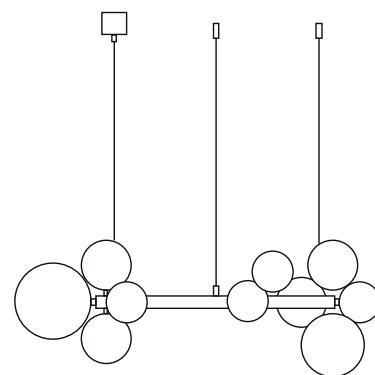

BUBBLES LAMPBODY ROUND 15 +GLASS SHADES SET 15