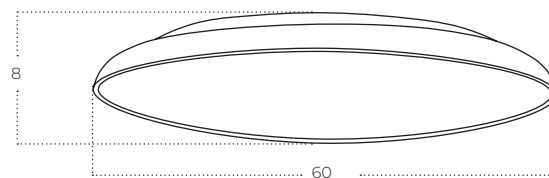

CLARA Top 60 CCT Switch DIMM

Clara Top 60 CCT Switch DIMM WH
AZ5803

Clara Top 60 CCT Switch DIMM BK
AZ5801

Clara Top 60 CCT Switch DIMM
CHABN
AZ5802

Technical information

	AZ5803	AZ5801	AZ5802
Code	AZ5803	AZ5801	AZ5802
Color	○ sand white	● sand black	● champagne ~ brown
Material	aluminium / pvc	aluminium / pvc	aluminium / pvc
Light source	1 x LED integrated	1 x LED integrated	1 x LED integrated
Power	50W	50W	50W
Kelvins	3000 / 4000 / 6500K	3000 / 4000 / 6500K	3000 / 4000 / 6500K
Lumens	4000lm	4000lm	4000lm
Others	Type of control: CCT SWITCH + TRIAC DIMMER	Type of control: CCT SWITCH + TRIAC DIMMER	Type of control: CCT SWITCH + TRIAC DIMMER