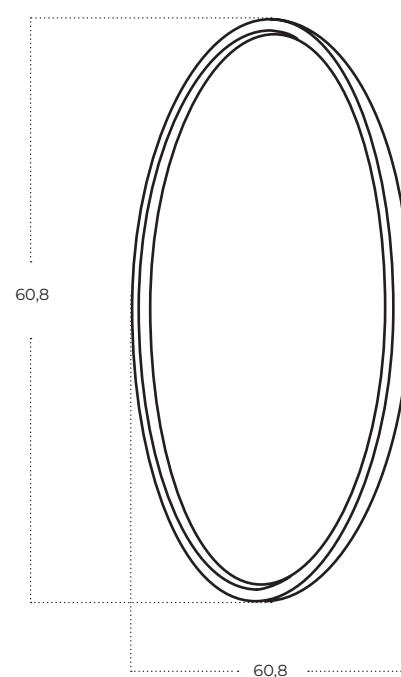

JUPITER

Jupiter
AZ5618

Technical information

Code	AZ5618
Color	● black / iron green
Material	iron / acrylic / stone
Light source	1 x LED integrated
Power	FRONT 50W + BACK 5W CE DRIVER
Kelvins	3100K
Lumens	5406lm