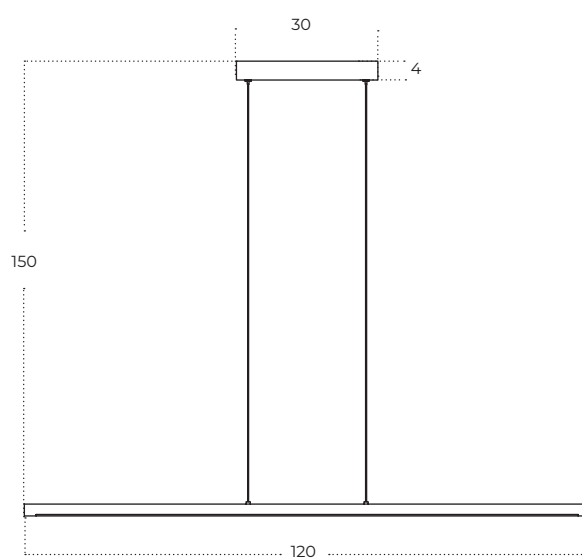

Technical information

Code	AZ5766	AZ5767
Color	● sand black	● anodized gold
Material	iron / aluminium / pvc	iron / aluminium / pvc
Light source	1 x LED integrated	1 x LED integrated
Power	21W	21W
Kelvins	3000K	3000K
Lumens	1680lm	1680lm
Others	Type of control: 3-STEP DIMMER	Type of control: 3-STEP DIMMER