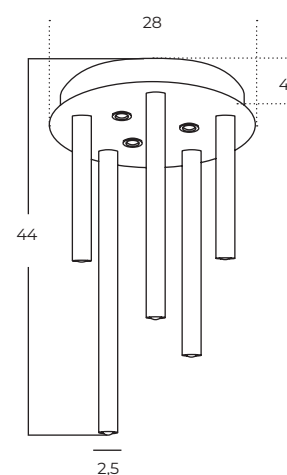

ILIOS 5 Top 3-Step DIMM

Ilios 5 Top 3-Step DIMM BK
AZ5750

Ilios 5 Top 3-Step DIMM GO
AZ5751

Ilios 5 Top 3-Step DIMM WH
AZ5752

Technical information

	AZ5750	AZ5751	AZ5752
Code	AZ5750	AZ5751	AZ5752
Color	● sand black	● brushed gold	○ sand white
Material	iron / aluminium / acryl	iron / aluminium / acryl	iron / aluminium / acryl
Light source	5 x LED integrated 3 x LED integrated	5 x LED integrated 3 x LED integrated	5 x LED integrated 3 x LED integrated
Power	32W	32W	32W
Kelvins	3000K	3000K	3000K
Lumens	2560lm	2560lm	2560lm
Others	Type of control: 3-STEP DIMMER	Type of control: 3-STEP DIMMER	Type of control: 3-STEP DIMMER