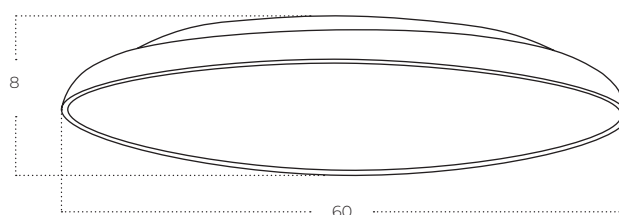

CLARA Top 80 CCT Switch DIMM

Clara Top 80 CCT Switch DIMM WH
AZ5806

Clara Top 80 CCT Switch DIMM BK
AZ5804

Clara Top 80 CCT Switch DIMM
CHABN
AZ5805

Technical information

Code	AZ5806	AZ5804	AZ5805
Color	○ sand white	● sand black	● champagne ~ brown
Material	aluminium / pvc	aluminium / pvc	aluminium / pvc
Light source	1 x LED integrated	1 x LED integrated	1 x LED integrated
Power	80W	80W	80W
Kelvins	3000 / 4000 / 6500K	3000 / 4000 / 6500K	3000 / 4000 / 6500K
Lumens	6400lm	6400lm	6400lm
Others	Type of control: CCT SWITCH + TRIAC DIMMER	Type of control: CCT SWITCH + TRIAC DIMMER	Type of control: CCT SWITCH + TRIAC DIMMER