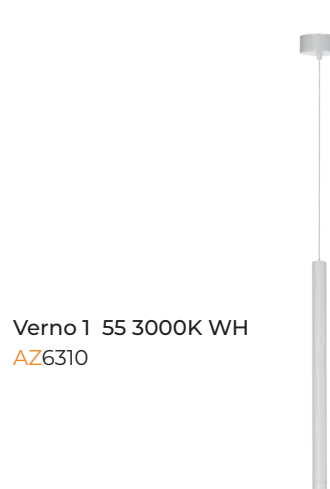

VERNO 3000K