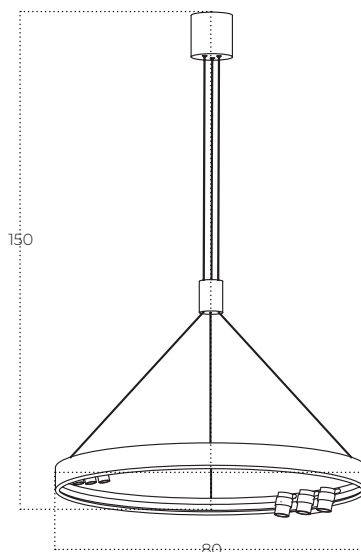

SERAFINO Pendant 60 3-Step DIMM

Technical information

Code **AZ5834**
Color ● brushed gold / sand black
Material iron / aluminium / pvc
Light source 7 x LED integrated
Power 34W
Kelvins 3000K
Lumens 2720lm
Others Type of control: 3-STEP DIMMER

Code **AZ5835**
Color ● brushed gold / sand black
Material iron / aluminium / pvc
Light source 7 x LED integrated
Power 43W
Kelvins 3000K
Lumens 3440lm
Others Type of control: 3-STEP DIMMER