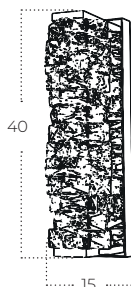

ZIGZAK

Zigzag BK
AZ5827

Technical information

Code	AZ5827
Color	● sand black
Material	iron / silicone
Light source	1 x LED integrated
Power	75W
Kelvins	3000K
Lumens	6000lm

NESTOR Top 20

Nestor Top 20 BRASS
AZ5828