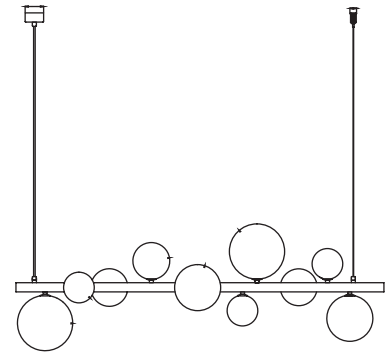

- black | AZ5866
- gold | AZ5868
- white | AZ5867

BUBBLES SHADES

BUBBLES GLASS SHADES SET 10

- 3x ∅ 10 cm
- 3x ∅ 12 cm
- 2x ∅ 15 cm
- 2x ∅ 18 cm
- clear AZ5872
- smoky AZ5873

BUBBLES LAMPBODY + SHADE

BUBBLES LAMPBODY LINE 10 + GLASS SHADES SET 10