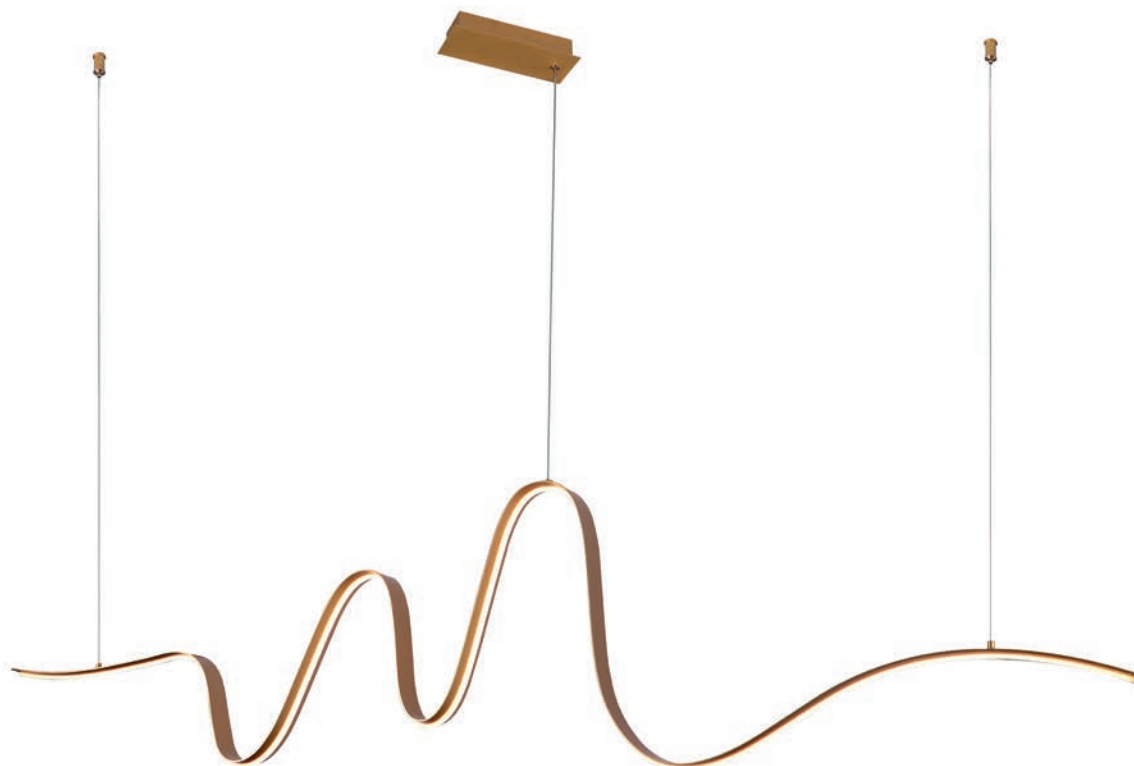

SIROCCO 3-Step DIMM

Sirocco 3-Step DIMM GO
AZ5781