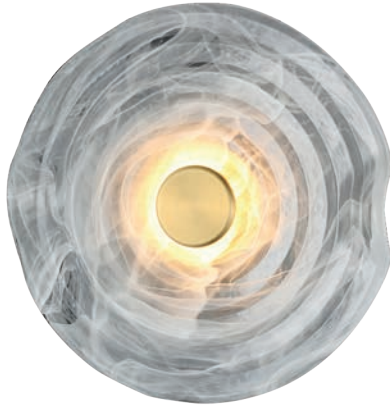

ZIGZAK

Zigzag BK
AZ5827

Technical information

Code	AZ5827
Color	● sand black
Material	iron / silicone
Light source	1 x LED integrated
Power	75W
Kelvins	3000K
Lumens	6000lm

NESTOR Top 20

Nestor Top 20 BRASS
AZ5828