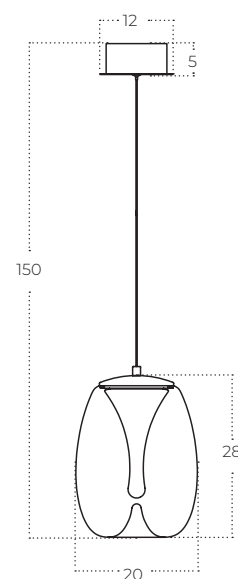

Technical information

Code	AZ5823	AZ5824	AZ6184
Color	● sand black / clear	○ black chrome / smoky	● electric plating brass / amber
Material	iron / glass	iron / glass	iron / glass
Light source	1 x LED integrated	1 x LED integrated	1 x LED integrated
Power	8W	8W	8W
Kelvins	3000K	3000K	3000K
Lumens	640lm	640lm	640lm