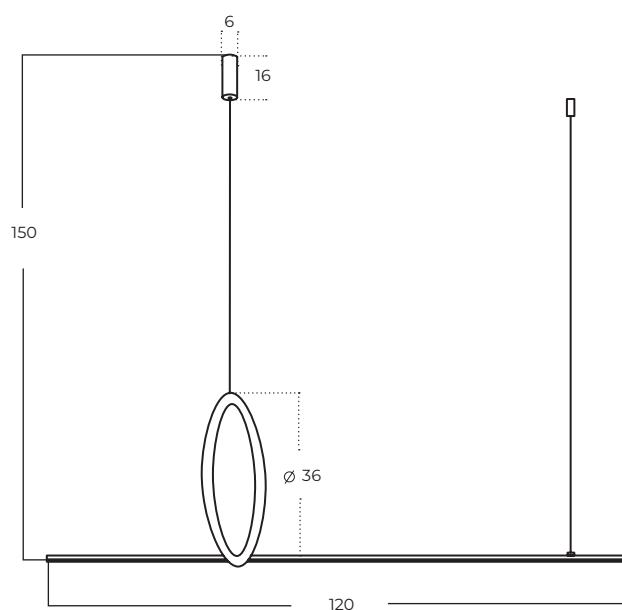

PELLE 3-Step DIMM

Pelle 3-Step DIMM BK
AZ5756

Pelle 3-Step DIMM GO
AZ5757

Technical information

Code	AZ5756	AZ5757
Color	● sand black	● painting gold
Material	iron / aluminium / pvc	iron / aluminium / pvc
Light source	1 x LED integrated	1 x LED integrated
Power	30W	30W
Kelvins	3000K	3000K
Lumens	2440lm	2400lm
Others	Type of control: 3-STEP DIMMER	Type of control: 3-STEP DIMMER