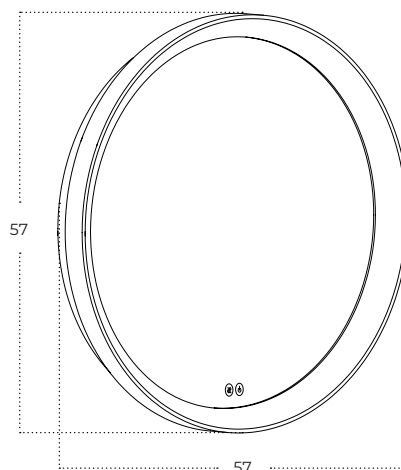

AQUA

SERGIO Mirror 60 HEATED CCT Switch

Sergio Mirror 60 HEATED CCT
Switch BK
AZ5819

Sergio Mirror 60 HEATED CCT
Switch GO
AZ5820

Technical information

Code	AZ5819	AZ5820
Color	● sand black	● brushed gold
Material	iron / aluminium / mirror / pvc	iron / aluminium / mirror / pvc
Light source	1 x LED integrated	1 x LED integrated
Power	40W	40W
Kelvins	3000 / 4000K	3000 / 4000K
Lumens	3200lm	3200lm
Others	Type of control: CCT SWITCH + TOUCH DIMMER	Type of control: CCT SWITCH + TOUCH DIMMER