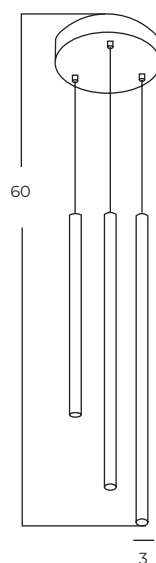

Technical information

Code	AZ6313
Color	● sand black
Material	aluminium
Light source	3 x LED integrated
Power	15W
Kelvins	4000K
Lumens	624lm

Code	AZ6315
Color	● sand black
Material	aluminium
Light source	5 x LED integrated
Power	27W
Kelvins	4000K
Lumens	1007lm