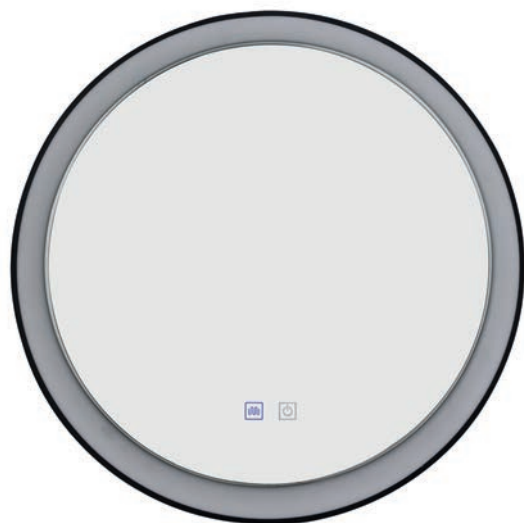

SERGIO Mirror 80 HEATED CCT Switch

Sergio Mirror 80 HEATED CCT
Switch BK
AZ5821