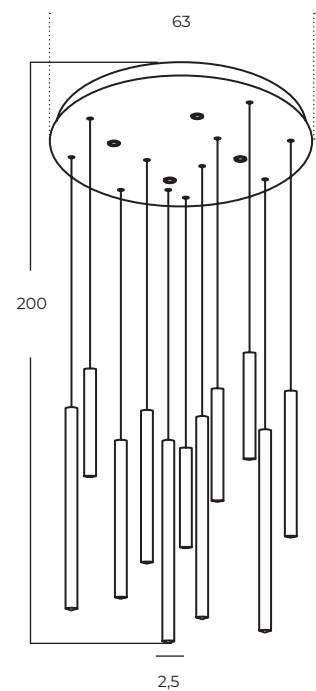

ILIOS 12 Pendant 3-Step DIMM

Technical information

Code	AZ5744	AZ5745	AZ5746
Color	● sand black	● brushed gold	○ sand white
Material	iron / aluminium / acryl	iron / aluminium / acryl	iron / aluminium / acryl
Light source	12 x LED integrated 4 x LED integrated	12 x LED integrated 4 x LED integrated	12 x LED integrated 4 x LED integrated
Power	64W	64W	64W
Kelvins	3000K	3000K	3000K
Lumens	5120lm	5120lm	5120lm
Others	Type of control: 3-STEP DIMMER	Type of control: 3-STEP DIMMER	Type of control: 3-STEP DIMMER