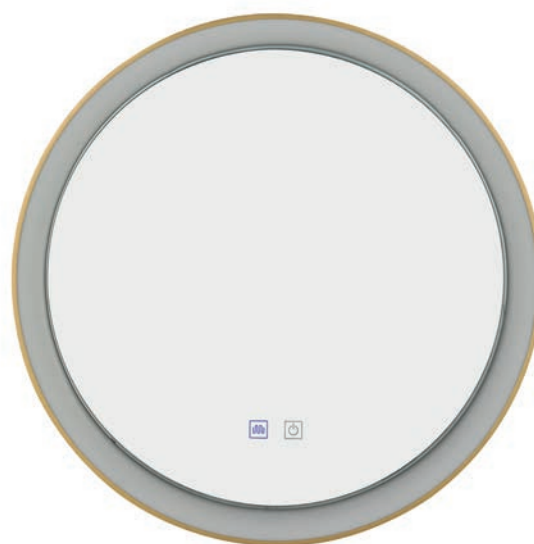

Sergio Mirror 80 HEATED CCT
Switch GO
AZ5822

Technical information

	AZ5821	AZ5822
Code	AZ5821	AZ5822
Color	● sand black	● brushed gold
Material	iron / aluminium / mirror / pvc	iron / aluminium / mirror / pvc
Light source	1 x LED integrated	1 x LED integrated
Power	55W	55W
Kelvins	3000 / 4000K	3000 / 4000K
Lumens	4400lm	4400lm
Others	Type of control: CCT SWITCH + TOUCH DIMMER	Type of control: CCT SWITCH + TOUCH DIMMER