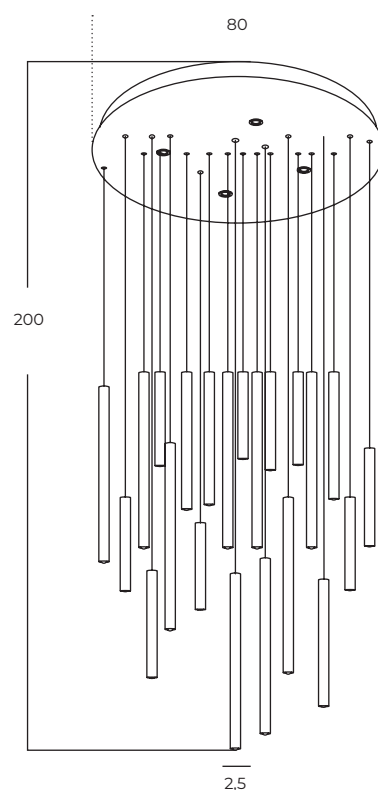

ILIOS 36 Pendant 3-Step DIMM BK

Technical information

Code	AZ5747
Color	● sand black
Material	iron / aluminium / acryl
Light source	36 x LED integrated 4 x LED integrated
Power	160W
Kelvins	3000K
Lumens	12800lm
Others	Type of control: 3-STEP DIMMER

Code	AZ5748
Color	● brushed gold
Material	iron / aluminium / acryl
Light source	36 x LED integrated 4 x LED integrated
Power	160W
Kelvins	3000K
Lumens	12800lm
Others	Type of control: 3-STEP DIMMER

Code	AZ5749
Color	○ sand white
Material	iron / aluminium / acryl
Light source	36 x LED integrated 4 x LED integrated
Power	160W
Kelvins	3000K
Lumens	12800lm
Others	Type of control: 3-STEP DIMMER