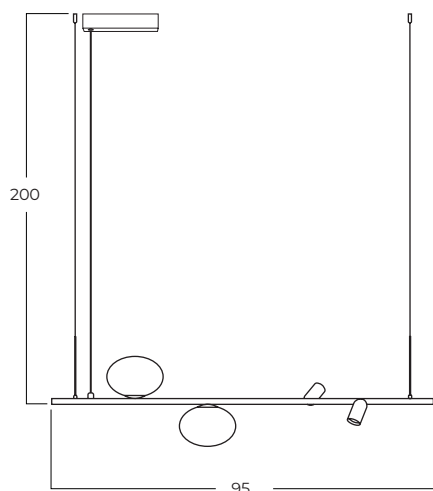

TRASIMENO

Trasimeno 95 BK
AZ5639

Trasimeno 120 BK
AZ5640

Trasimeno wall BK
AZ5641

Technical information

Code	AZ5639	AZ5640	AZ5641
Color	● black	● black	● black
Material	metal / glass	metal / glass	metal / glass
Light source	2 x LED G9 2 x LED intergrated 10W, 3000K, 1282 lm	3 x LED G9 2 x LED intergrated 10W, 3000K, 1281 lm	1 x LED G9 1 x LED intergrated 2,9W, 3000K, 192 lm
Others	Type of control: on/off switch	Type of control: on/off switch	Type of control: on/off switch