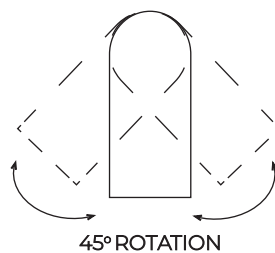

Technical information

Code	AZ5729	AZ5730	AZ5731	AZ5732
Color	● sand black / shiny gold	● sand black / sand black	● sand black / shiny gold	● sand black / sand black
Material	iron / aluminium	iron / aluminium	iron / aluminium	iron / aluminium
Light source	6 x GU10 (only LED)	6 x GU10 (only LED)	8 x GU10 (only LED)	8 x GU10 (only LED)
Power	max 30W	max 30W	max 40W	max 40W