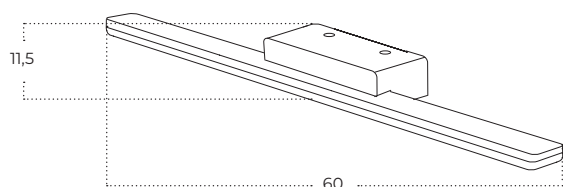

EPSILON IP44 BK

Epsilon 60 3000K
AZ3347

Epsilon 60 4000K
AZ3348

Epsilon 90 3000K
AZ3349

Epsilon 90 4000K
AZ3350

Technical information

Code	AZ3347	AZ3348	AZ3347	AZ3348
Color	● black	● black	● black	● black
Material	aluminium / PC	aluminium / PC	aluminium / PC	aluminium / PC
Light source	1 x LED integrated	1 x LED integrated	1 x LED integrated	1 x LED integrated
Power	18W	18W	27W	27W
Kelvins	3000K	4000K	3000K	4000K
Lumens	824lm	850lm	1351lm	1312lm
IP	IP44	IP44	IP44	IP44