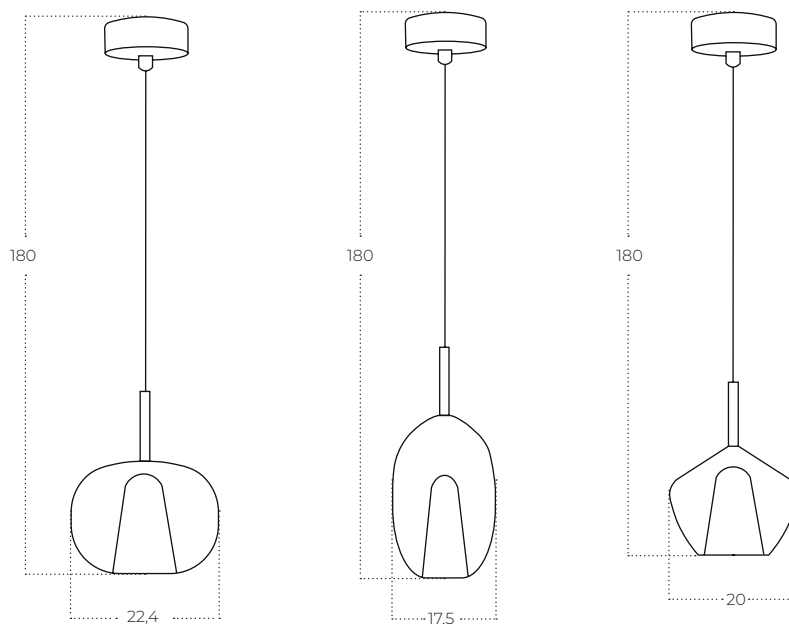

Technical information

Code **AZ6271**
Color ○ sand white / clear
Material aluminium / glass
Light source 1 x E27 (only LED)

Code **AZ6272**
Color ○ sand white / clear
Material aluminium / glass
Light source 1 x E27 (only LED)

Code **AZ6294**
Color ○ sand white / clear
Material aluminium / glass
Light source 1 x E27 (only LED)