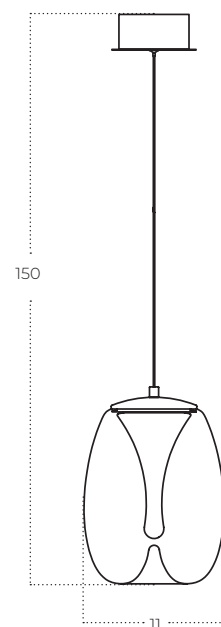

Technical information

Code	AZ6267
Color	● sand black / smoky
Material	aluminium / glass
Light source	1 x LED integrated
Power	5W