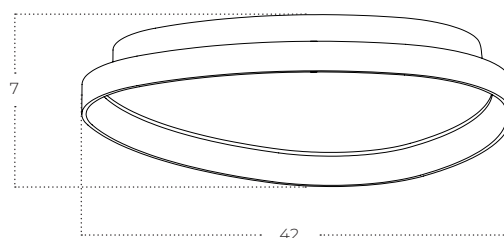

AMANDA Top 40 CCT Switch 3-Step DIMM

Amanda Top 40 CCT Switch 3-Step
DIMM BK
AZ5768

Amanda Top 40 CCT Switch 3-Step
DIMM WH
AZ5769

Amanda Top 40 CCT Switch 3-Step
DIMM GO
AZ5770

Technical information

	AZ5768	AZ5769	AZ5770
Code	AZ5768	AZ5769	AZ5770
Color	● sand black	○ sand white	● brushed gold
Material	iron / aluminium / pvc	iron / aluminium / pvc	iron / aluminium / pvc
Light source	1 x LED integrated	1 x LED integrated	1 x LED integrated
Power	35W	55W	70W
Kelvins	3000 / 3500 / 4000K	3000 / 3500 / 4000K	3000 / 3500 / 4000K
Others	Type of control: CCT SWITCH + 3-STEP DIMMER	Type of control: CCT SWITCH + 3-STEP DIMMER	Type of control: CCT SWITCH + 3-STEP DIMMER