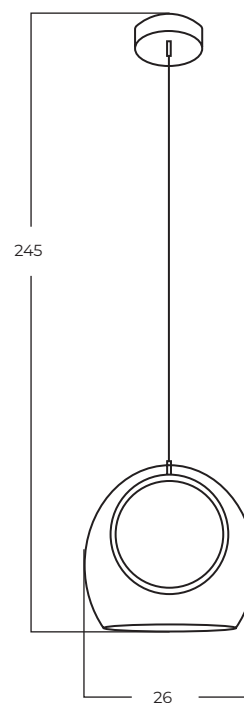

Technical information

Code	AZ6195
Color	● sand black / clear
Material	metal / glass
Light source	1 x LED integrated
Power	8W
Kelvins	3000K
Lumens	640lm

Code	AZ6196
Color	● black chrome / smoky
Material	metal / glass
Light source	1 x LED integrated
Power	8W
Kelvins	3000K
Lumens	640lm

Code	AZ6197
Color	● bronze / amber
Material	metal / glass
Light source	1 x LED integrated
Power	8W
Kelvins	3000K
Lumens	640lm