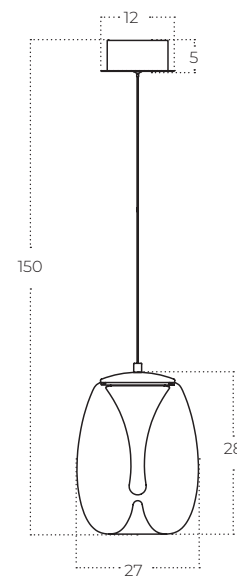

Pamela 27

Pamela 27 CLEAR
AZ5825

Pamela 27 BK SMOKY
AZ5826

Pamela 27 AMBER
AZ6185

Technical information

Code	AZ5825	AZ5826	AZ6185
Color	● sand black / clear	○ black chrome / smoky	● electric plating brass / amber
Material	iron / glass	iron / glass	iron / glass
Light source	1 x LED integrated	1 x LED integrated	1 x LED integrated
Power	15W	15W	15W
Kelvins	3000K	3000K	3000K
Lumens	1200lm	1200lm	1200lm