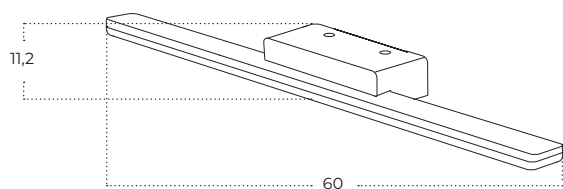

ARNO IP44 CCT Switch BK

Arno IP44 CCT Switch BK
AZ5887

Arno IP44 CCT Switch CH
AZ5888

Arno IP44 CCT Switch WH
AZ5889

Technical information

Code	AZ5887	AZ5888	AZ5889
Color	● sand black	● chrome	○ sand white
Material	aluminium / pvc	aluminium / pvc	aluminium / pvc
Light source	2 x LED integrated	2 x LED integrated	2 x LED integrated
Power	12W	12W	12W
Others	Type of control: CCT SWITCH	Type of control: CCT SWITCH	Type of control: CCT SWITCH