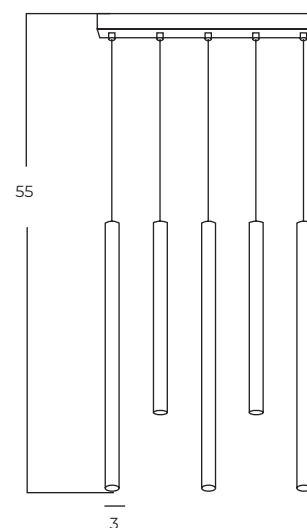

VERNO 4000K

Verno 3 4000K BK
AZ6313

Verno 5 4000K BK
AZ6315

Technical information

Code	AZ6313
Color	● sand black
Material	aluminium
Light source	3 x LED integrated
Power	15W
Kelvins	4000K
Lumens	624lm

Code	AZ6315
Color	● sand black
Material	aluminium
Light source	5 x LED integrated
Power	27W
Kelvins	4000K
Lumens	1007lm