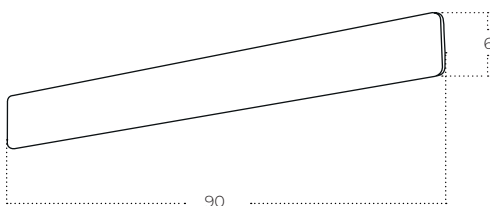

Technical information

Code	AZ5890	AZ5891	AZ5892
Color	○ sand white	○ sand white	○ sand white
Material	aluminium	aluminium	aluminium
Light source	2 x LED integrated	2 x LED integrated	2 x LED integrated
Power	20W	30W	40W
Kelvins	3000 / 4000K	3000 / 4000K	3000 / 4000K
Lumens	1600lm	2400lm	3200lm
Others	Type of control: CCT SWITCH	Type of control: CCT SWITCH	Type of control: CCT SWITCH