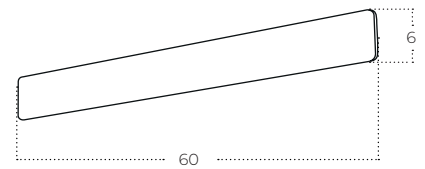

Technical information

Code	AZ5890	AZ5891	AZ5892
Color	○ sand white	○ sand white	○ sand white
Material	aluminium	aluminium	aluminium
Light source	2 x LED integrated	2 x LED integrated	2 x LED integrated
Power	20W	30W	40W
Kelvins	3000 / 4000K	3000 / 4000K	3000 / 4000K
Lumens	1600lm	2400lm	3200lm
Others	Type of control: CCT SWITCH	Type of control: CCT SWITCH	Type of control: CCT SWITCH