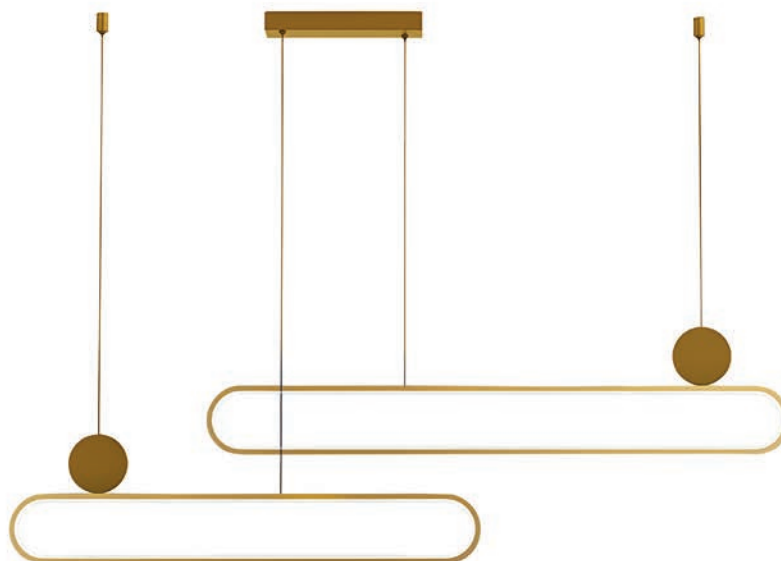

NIKODEMO V2 Pendant 3000K 3-Step DIMM

Nicodemo V2 Pendant
3000K 3-Step DIMM
AZ5780