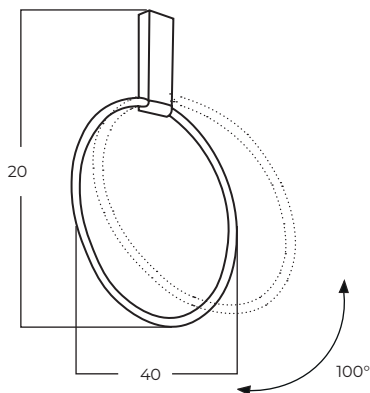

VINCENT

Vincent 40 BK
AZ6200

Vincent 40 GO
AZ6202

Vincent 60 BK
AZ6201

Vincent 60 GO
AZ6203

Technical information

Code	AZ6200	AZ6201	AZ6202	AZ6203
Color	● sand black	● sand black	● gold	● gold
Material	steel / aluminium	steel / aluminium	steel / aluminium	steel / aluminium
Light source	1 x LED integrated	1 x LED integrated	1 x LED integrated	1 x LED integrated
Power	32W	48W	30W	35W
Kelvins	3000 / 4000 / 6000K	3000 / 4000 / 6000K	3000 / 4000 / 6000K	3000 / 4000 / 6000K
Lumens	2560lm	3840lm	2400lm	2800lm