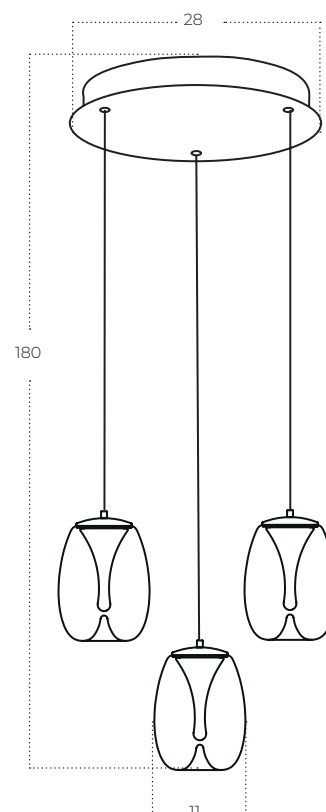

Pamela 3 Round

Pamela 3 Round SMOKY
AZ6268

Technical information

Code	AZ6268
Color	● sand black / smoky
Material	aluminium / glass
Light source	3 x LED integrated
Power	15W

Pamela 5 Line

Pamela 5 Line SMOKY
AZ6269