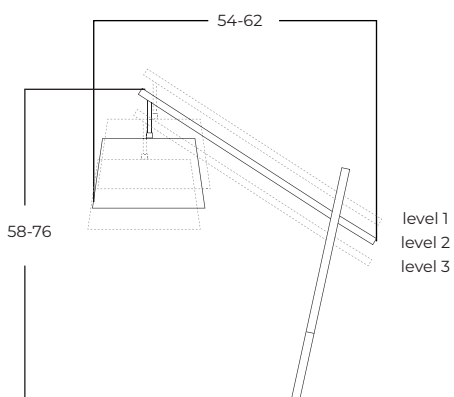

GARDA TABLE

Code AZ5644
Color ● sand black / black linen
Material wood / metal / fabric
Light source 1 x E27