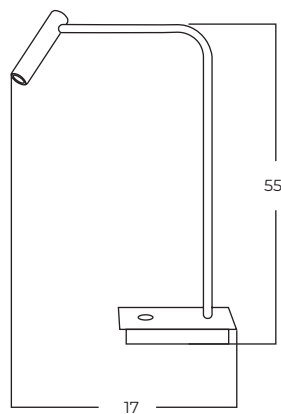

JUSTIN TABLE

Justin Table BK
AZ6211

Technical information

Code	AZ6211
Color	● sand black
Material	aluminium
Light source	1 x LED integrated
Power	3W
Kelvins	3000K
Lumens	240lm

JADE

Jade 2 Pendant BKCH-GO
AZ6212