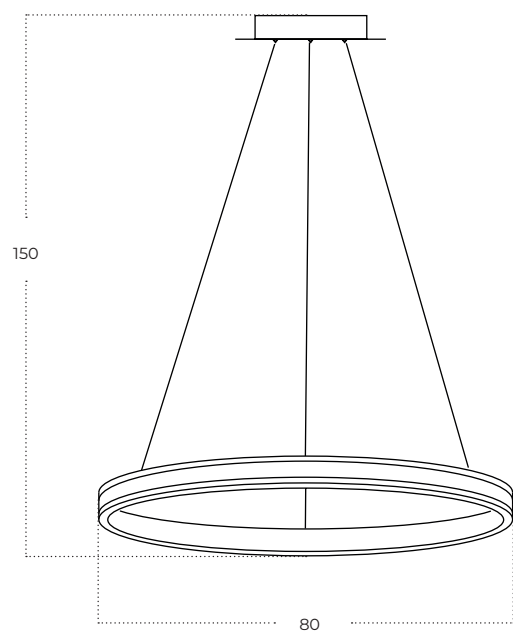

RIO

Rio 80 3-Step DIMM BK/GO
AZ5778

Technical information

Code	AZ5778
Color	● sand black / gold
Material	iron / aluminium / leather / pvc
Light source	1 x LED integrated
Power	54W
Kelvins	3000K
Lumens	4320lm
Others	Type of control: 3-STEP TRIAC DIMMER