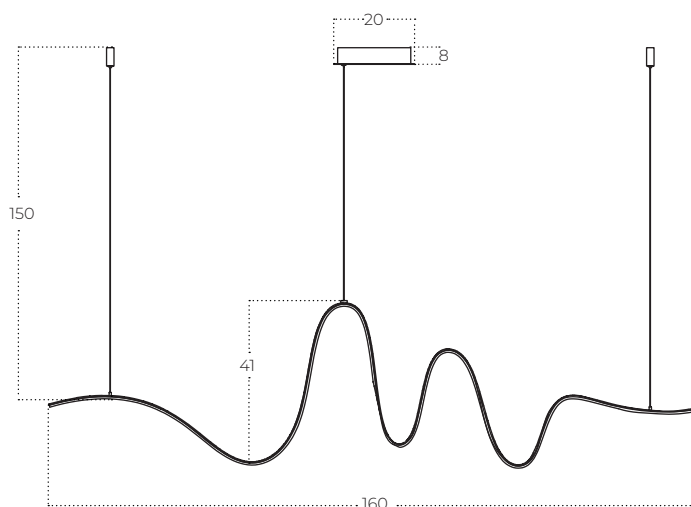

SIROCCO 3-Step DIMM

Sirocco 3-Step DIMM GO
AZ5781

Technical information

Code	AZ5781
Color	● painting gold
Material	aluminium / pvc
Light source	1 x LED integrated
Power	34W
Kelvins	3000K
Lumens	2720lm
Others	Type of control: 3-STEP DIM-MER