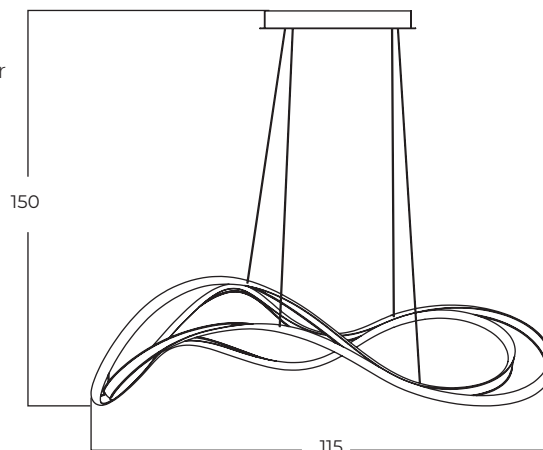

Technical information

	Twist Pendant BK	Twist Table BK	Twist Floor BK
Code	AZ5733	AZ5735	AZ5737
Color	● sand black	● sand black	● sand black
Material	iron / aluminum / PCV	iron / aluminum / PCV	iron / aluminum / PCV
Light source	1 x LED intergrated	1 x LED intergrated	1 x LED intergrated
Power	60W	18W	30W
Kelvins	3000K	3000K	3000K
Lumens	4800lm	1440lm	2400lm
Others	3-step dimmer	3-step dimmer	3-step dimmer