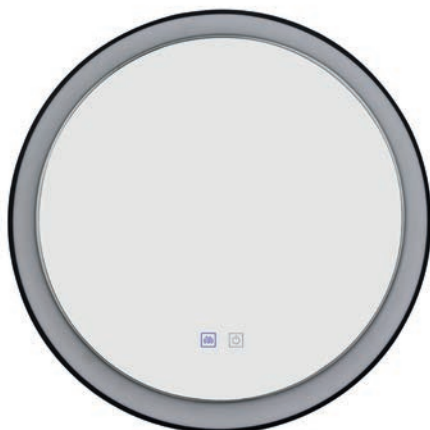

SERGIO Mirror 60 HEATED CCT Switch

Sergio Mirror 60 HEATED CCT
Switch BK
AZ5819