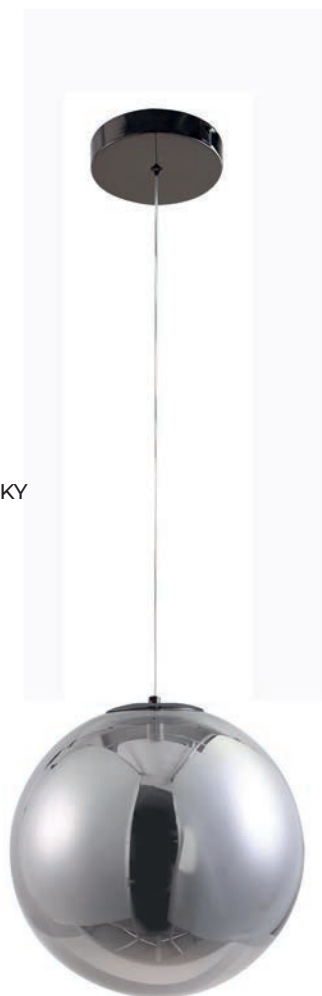

VINCENT

Vincent 40 BK
AZ6200

Vincent 40 GO
AZ6202

Vincent 60 BK
AZ6201

Vincent 60 GO
AZ6203

Technical information

Code	AZ6200	AZ6201	AZ6202	AZ6203
Color	● sand black	● sand black	● gold	● gold
Material	steel / aluminium	steel / aluminium	steel / aluminium	steel / aluminium
Light source	1 x LED integrated	1 x LED integrated	1 x LED integrated	1 x LED integrated
Power	32W	48W	30W	35W
Kelvins	3000 / 4000 / 6000K	3000 / 4000 / 6000K	3000 / 4000 / 6000K	3000 / 4000 / 6000K
Lumens	2560lm	3840lm	2400lm	2800lm

EDITH

Edith Pendant SMOKY
AZ6209

Technical information

Code	AZ6208	AZ6209	AZ6210
Color	○ clear / chrome	○ smoky / black chrome	● amber / bronze
Material	glass / acryl / aluminium	glass / acryl / aluminium	glass / acryl / aluminium
Light source	1 x LED integrated	1 x LED integrated	1 x LED integrated
Power	15W	15W	15W
Kelvins	3000K	3000K	3000K
Lumens	1200lm	1200lm	1200lm