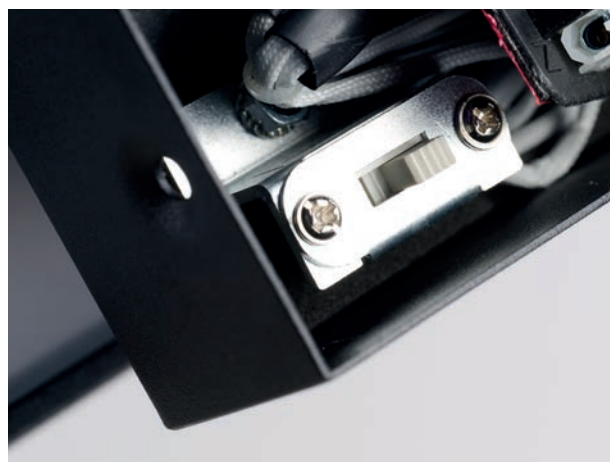

ARNO IP44 CCT Switch BK

Arno IP44 CCT Switch BK
AZ5887

Arno IP44 CCT Switch CH
AZ5888

Arno IP44 CCT Switch WH
AZ5889

Technical information

Code	AZ5887	AZ5888	AZ5889
Color	● sand black	● chrome	○ sand white
Material	aluminium / pvc	aluminium / pvc	aluminium / pvc
Light source	2 x LED integrated	2 x LED integrated	2 x LED integrated
Power	12W	12W	12W
Others	Type of control: CCT SWITCH	Type of control: CCT SWITCH	Type of control: CCT SWITCH