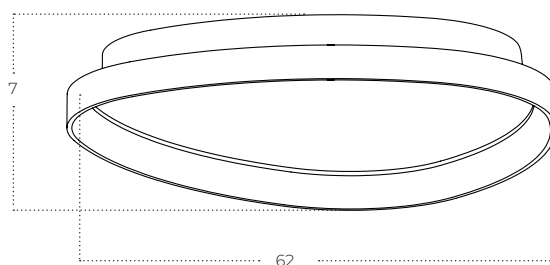

AMANDA Top 60 CCT Switch 3-Step DIMM

Amanda Top 60 CCT Switch 3-Step DIMM BK
AZ5771

Amanda Top 60 CCT Switch 3-Step DIMM WH
AZ5772

Amanda Top 60 CCT Switch 3-Step DIMM GO
AZ5773

Technical information

	AZ5771	AZ5772	AZ5773
Code	AZ5771	AZ5772	AZ5773
Color	● sand black	○ sand white	● brushed gold
Material	iron / aluminium / pvc	iron / aluminium / pvc	iron / aluminium / pvc
Light source	1 x LED integrated	1 x LED integrated	1 x LED integrated
Power	35W	55W	70W
Kelvins	3000 / 3500 / 4000K	3000 / 3500 / 4000K	3000 / 3500 / 4000K
Others	Type of control: CCT SWITCH + 3-STEP DIMMER	Type of control: CCT SWITCH + 3-STEP DIMMER	Type of control: CCT SWITCH + 3-STEP DIMMER