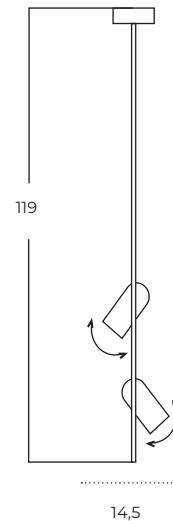

Vivi Floor 2 GO/BK
AZ5725

Vivi Top 2 BK/BK
AZ5728

Vivi Top 2 GO/BK
AZ5727

Technical information

Code	AZ5725	AZ5726	AZ5727	AZ5728
Color	● sand black / shiny gold	● sand black / sand black	● sand black / shiny gold	● sand black / sand black
Material	iron / aluminium	iron / aluminium	iron / aluminium	iron / aluminium
Light source	2 x GU10 (only LED)	2 x GU10 (only LED)	2 x GU10 (only LED)	2 x GU10 (only LED)
Power	max 10W	max 10W	max 10W	max 10W