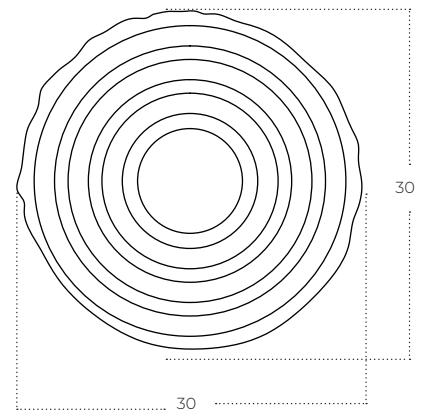

NESTOR Top 30

Nestor Top 30 BRASS
AZ5830

Nestor Top 30 BK
AZ5831

Technical information

Code	AZ5830	AZ5831
Color	● electric plating brass	● sand black
Material	iron / glass	iron / glass
Light source	1 x LED integrated	1 x LED integrated
Power	6W	6W
Kelvins	3000K	3000K
Lumens	480lm	480lm