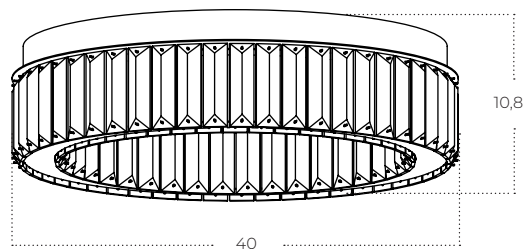

SPARK Top 40 DIMM

Spark Top 40 DIMM GO
AZ5782

Spark Top 40 DIMM CH
AZ5783

Technical information

Code	AZ5782	AZ5783
Color	● gold	○ chrome
Material	iron / glass	iron / glass
Light source	1 x LED integrated	1 x LED integrated
Power	30W	30W
Kelvins	3000K	3000K
Lumens	1680lm	1680lm
Others	Type of control: TRIAC DIMMER	Type of control: TRIAC DIMMER