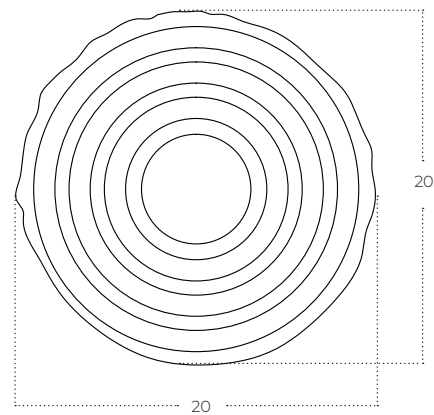

NESTOR Top 20

Nestor Top 20 BRASS
AZ5828

Technical information

Code	AZ5828	AZ5829
Color	● electric plating brass	● sand black
Material	iron / glass	iron / glass
Light source	1 x LED integrated	1 x LED integrated
Power	6W	6W
Kelvins	3000K	3000K
Lumens	480lm	480lm