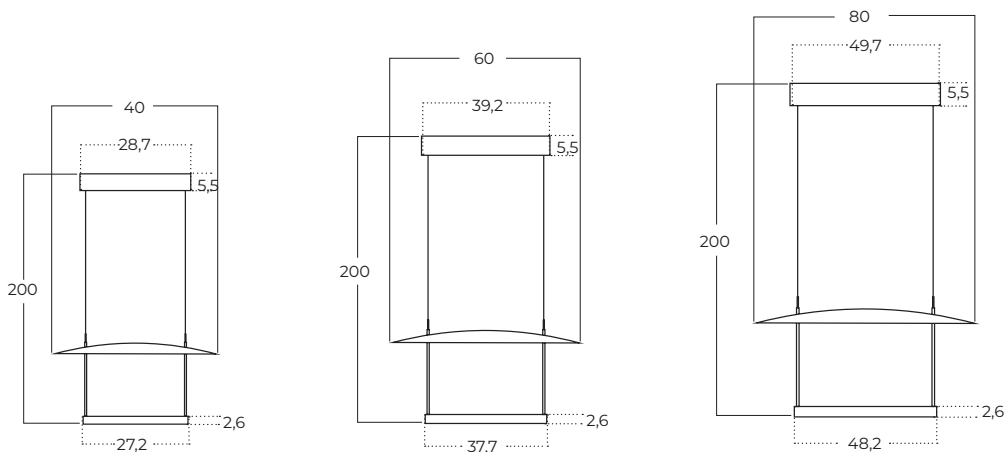

Technical information

	AZ5636	AZ5637	AZ5638
Code	AZ5636	AZ5637	AZ5638
Color	● sand white / sand black	● sand white / sand black	● sand white / sand black
Material	metal	metal	metal
Light source	1 x LED integrated	1 x LED integrated	1 x LED integrated
Power	23W	29W	39W
Kelvins	3000K	3000K	3000K
Lumens	1264lm	1706lm	2132lm
Others	Type of control: on/off switch	Type of control: on/off switch	Type of control: on/off switch