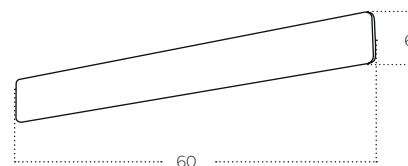

BASENTO CCT Switch

Basento 60 CCT Switch BK
AZ5893

Basento 90 CCT Switch BK
AZ5894

Basento 115 CCT Switch BK
AZ5895

Technical information

Code	AZ5893	AZ5894	AZ5895
Color	● sand black	● sand black	● sand black
Material	aluminium	aluminium	aluminium
Light source	2 x LED integrated	2 x LED integrated	2 x LED integrated
Power	20W	30W	40W
Kelvins	3000 / 4000K	3000 / 4000K	3000 / 4000K
Lumens	1600lm	2400lm	3200lm
Others	Type of control: CCT SWITCH	Type of control: CCT SWITCH	Type of control: CCT SWITCH