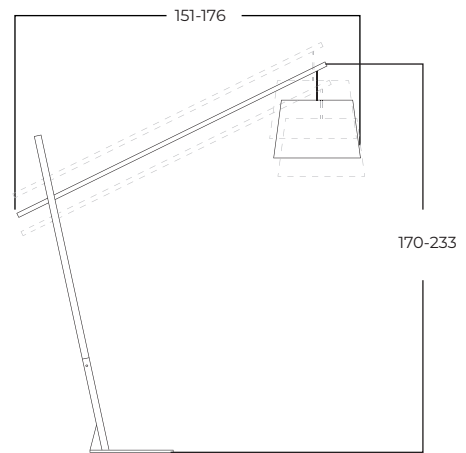

Code AZ5643
Color ● sand black / black linen
Material wood / metal / fabric
Light source 1 x E27