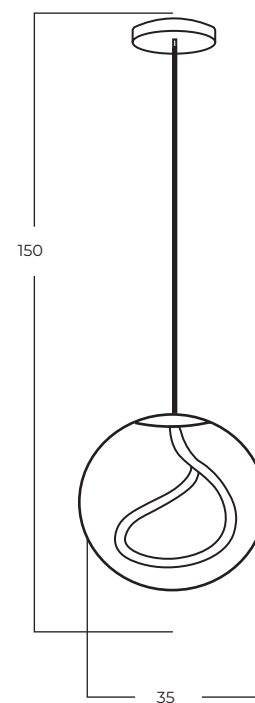

EDITH

Edith Pendant SMOKY
AZ6209

Technical information

Code	AZ6208	AZ6209	AZ6210
Color	○ clear / chrome	○ smoky / black chrome	● amber / bronze
Material	glass / acryl / aluminium	glass / acryl / aluminium	glass / acryl / aluminium
Light source	1 x LED integrated	1 x LED integrated	1 x LED integrated
Power	15W	15W	15W
Kelvins	3000K	3000K	3000K
Lumens	1200lm	1200lm	1200lm