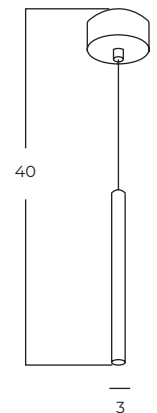

Technical information

Code	AZ6261	AZ6263	AZ6309	AZ6311
Color	● sand black	○ sand white	● sand black	○ sand white
Material	aluminium	aluminium	aluminium	aluminium
Light source	1 x LED integrated	1 x LED integrated	1 x LED integrated	1 x LED integrated
Power	8W	8W	8W	8W
Kelvins	4000K	4000K	4000K	4000K
Lumens	439lm	444lm	439lm	444lm