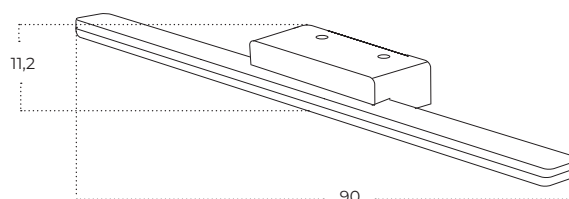

ARNO IP44 CCT Switch BK

Arno IP44 CCT Switch BK
AZ5887

Arno IP44 CCT Switch CH
AZ5888

Arno IP44 CCT Switch WH
AZ5889

Technical information

Code	AZ5887	AZ5888	AZ5889
Color	● sand black	● chrome	○ sand white
Material	aluminium / pvc	aluminium / pvc	aluminium / pvc
Light source	2 x LED integrated	2 x LED integrated	2 x LED integrated
Power	12W	12W	12W
Others	Type of control: CCT SWITCH	Type of control: CCT SWITCH	Type of control: CCT SWITCH