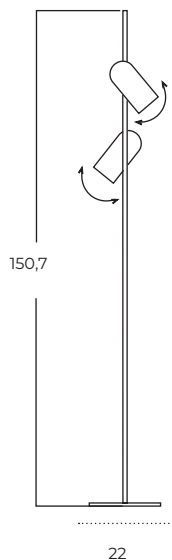

Vivi Floor 2 GO/BK
AZ5725

Vivi Top 2 BK/BK
AZ5728

Vivi Top 2 GO/BK
AZ5727

Technical information

Code	AZ5725	AZ5726	AZ5727	AZ5728
Color	● sand black / shiny gold	● sand black / sand black	● sand black / shiny gold	● sand black / sand black
Material	iron / aluminium	iron / aluminium	iron / aluminium	iron / aluminium
Light source	2 x GU10 (only LED)	2 x GU10 (only LED)	2 x GU10 (only LED)	2 x GU10 (only LED)
Power	max 10W	max 10W	max 10W	max 10W