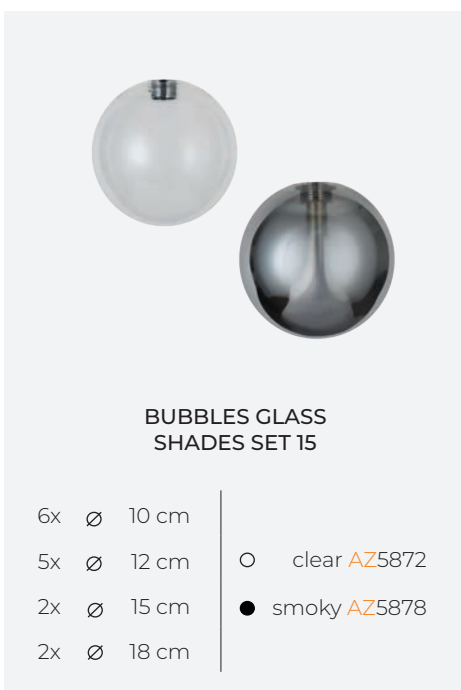

BUBBLES LAMPBODY 1 + GLASS
SHADE

BUBBLES GLASS SHADE
SMOKY

- ∅ 12 cm | AZ5956
- ∅ 15 cm | AZ5885
- ∅ 18 cm | AZ5959

BUBBLES 1 EXAMPLE SETS

AZ5918 + AZ5955

AZ5918 + AZ5884

AZ5918 + AZ5958

AZ5953 + AZ5956

AZ5953 + AZ5885

AZ5953 + AZ5959

AZ5953 + AZ5955

AZ5953 + AZ5884

AZ5953 + AZ5958

BUBBLES

BUBBLES LAMPBODY

BUBBLES LAMPBODY ROUND 10

- black | AZ5869
- gold | AZ5870
- white | AZ5871

BUBBLES SHADES

BUBBLES GLASS SHADES SET 10

- 3x ∅ 10 cm
- 3x ∅ 12 cm
- 2x ∅ 15 cm
- 2x ∅ 18 cm
- clear AZ5872
- smoky AZ5873

BUBBLES LAMPBODY + SHADE

BUBBLES LAMPBODY ROUND 10 +GLASS SHADES SET 10

BUBBLES LAMPBODY ROUND 15

- black | AZ5875
- gold | AZ5877
- white | AZ5876

BUBBLES GLASS SHADES SET 15

- 6x ∅ 10 cm
- 5x ∅ 12 cm
- 2x ∅ 15 cm
- 2x ∅ 18 cm
- clear AZ5872
- smoky AZ5878

BUBBLES LAMPBODY ROUND 15 +GLASS SHADES SET 15