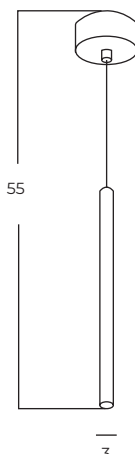

Technical information

	AZ6260	AZ6262	AZ6264	AZ6310
Code	AZ6260	AZ6262	AZ6264	AZ6310
Color	● sand black	○ sand white	● sand black	○ sand white
Material	aluminium	aluminium	aluminium	aluminium
Light source	1 x LED integrated	1 x LED integrated	1 x LED integrated	1 x LED integrated
Power	8W	8W	8W	8W
Kelvins	3000K	3000K	3000K	3000K
Lumens	439lm	444lm	439lm	444lm