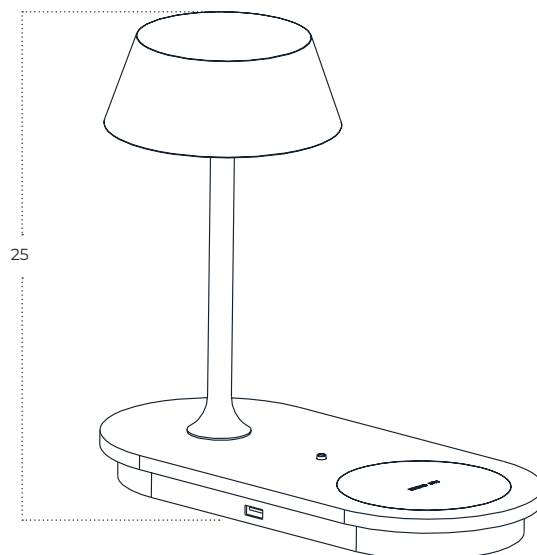

FINO Table DIMM NFC Charger BK

Fino Table DIMM NFC Charger BK
AZ5913

Technical information

Code	AZ5910
Color	● sand black
Material	aluminium
Light source	1 x LED integrated
Power	6W
Others	Type of control: USB + NFC CHARGER