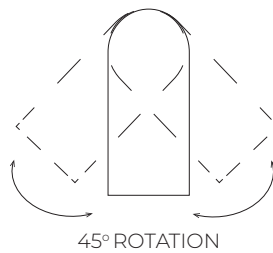

Vivi Floor 2 GO/BK
AZ5725

Vivi Top 2 BK/BK
AZ5728

Vivi Top 2 GO/BK
AZ5727

Technical information

Code	AZ5725	AZ5726	AZ5727	AZ5728
Color	● sand black / shiny gold	● sand black / sand black	● sand black / shiny gold	● sand black / sand black
Material	iron / aluminium	iron / aluminium	iron / aluminium	iron / aluminium
Light source	2 x GU10 (only LED)	2 x GU10 (only LED)	2 x GU10 (only LED)	2 x GU10 (only LED)
Power	max 10W	max 10W	max 10W	max 10W