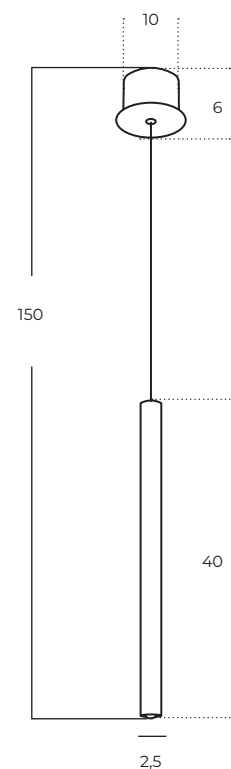

ILIOS 1

Technical information

Code	AZ5741	AZ5742	AZ5743
Color	● sand black	● brushed gold	○ sand white
Material	iron / aluminium / acryl	iron / aluminium / acryl	iron / aluminium / acryl
Light source	1 x LED integrated	1 x LED integrated	1 x LED integrated
Power	4W	4W	4W
Kelvins	3000K	3000K	3000K
Lumens	320lm	320lm	320lm