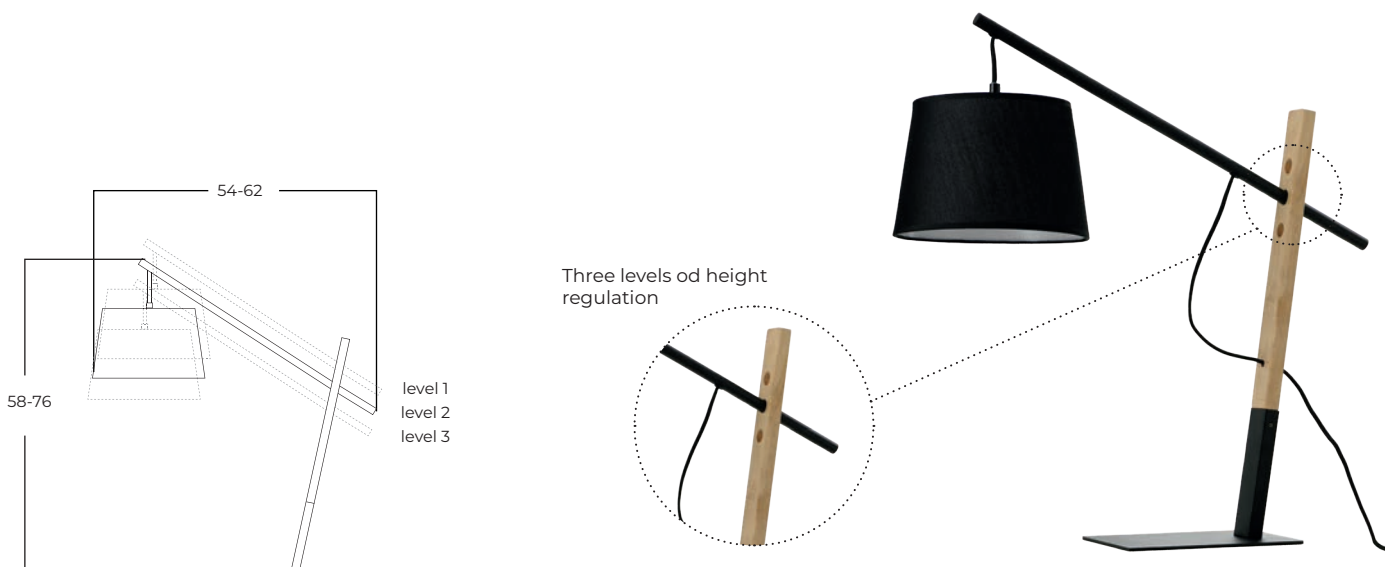

GARDA FLOOR

Code AZ5643
Color ● sand black / black linen
Material wood / metal / fabric
Light source 1 x E27

GARDA TABLE

Code AZ5644
Color ● sand black / black linen
Material wood / metal / fabric
Light source 1 x E27