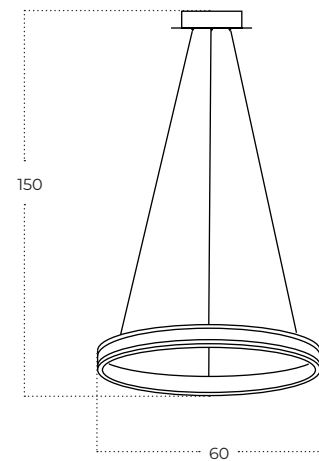

RIO

Rio 60 3-Step DIMM Bk
AZ5777

Technical information

Code	AZ5777	AZ5778
Color	● sand black / gold	● sand black / gold
Material	iron / aluminium / leather / pvc	iron / aluminium / leather / pvc
Light source	1 x LED integrated	1 x LED integrated
Power	43W	54W
Kelvins	3000K	3000K
Lumens	3440lm	4320lm
Others	Type of control: 3-STEP TRIAC DIMMER	Type of control: 3-STEP TRIAC DIMMER