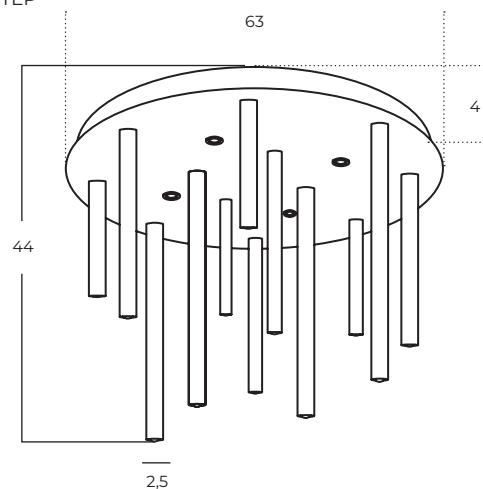

ILIOS 12 Top 3-Step DIMM

Ilios 5 Top 3-Step DIMM BK
AZ5750

Ilios 5 Top 3-Step DIMM WH
AZ5752

Ilios 5 Top 3-Step DIMM GO
AZ5751

Technical information

Code	AZ5753	AZ5754	AZ5755
Color	● sand black	● brushed gold	○ sand white
Material	iron / aluminium / acryl	iron / aluminium / acryl	iron / aluminium / acryl
Light source	12 x LED integrated 4 x LED integrated	12 x LED integrated 4 x LED integrated	12 x LED integrated 4 x LED integrated
Power	64W	64W	64W
Kelvins	3000K	3000K	3000K
Lumens	5120lm	5120lm	5120lm
Others	Type of control: 3-STEP DIMMER	Type of control: 3-STEP DIMMER	Type of control: 3-STEP DIMMER