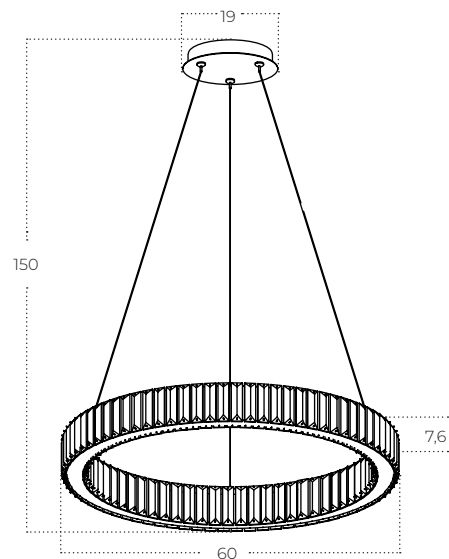

SPARK Pendant 60 DIMM

Spark Pendant 60 DIMM GO
AZ5788

Spark Pendant 60 DIMM CH
AZ5789

Technical information

Code	AZ5788	AZ5789
Color	● gold	○ chrome
Material	iron / glass	iron / glass
Light source	1 x LED integrated	1 x LED integrated
Power	30W	30W
Kelvins	3000K	3000K
Lumens	2560lm	2560lm
Others	Type of control: TRIAC DIMMER	Type of control: TRIAC DIMMER