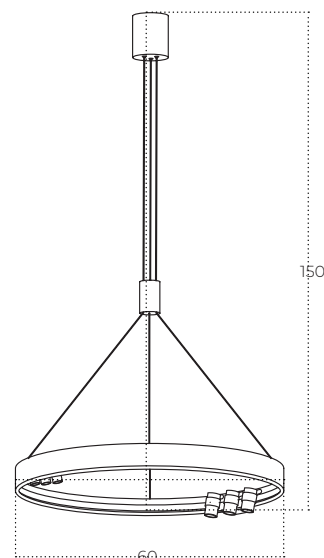

SERAFINO Pendant 60 3-Step DIMM

Technical information

Code **AZ5834**
Color ● brushed gold / sand black
Material iron / aluminium / pvc
Light source 7 x LED integrated
Power 34W
Kelvins 3000K
Lumens 2720lm
Others Type of control: 3-STEP DIMMER

Code **AZ5835**
Color ● brushed gold / sand black
Material iron / aluminium / pvc
Light source 7 x LED integrated
Power 43W
Kelvins 3000K
Lumens 3440lm
Others Type of control: 3-STEP DIMMER