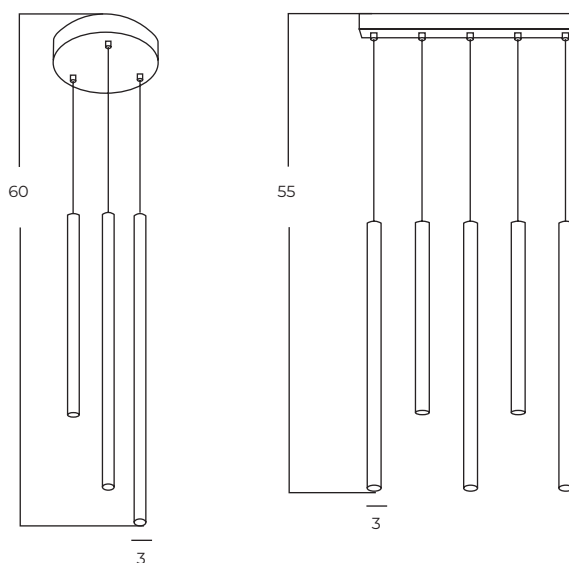

VERNO 3000K

Verno 3 3000K BK
AZ6312

Verno 5 3000K BK
AZ6314

Technical information

Code	AZ6312	AZ6314
Color	● sand black	● sand black
Material	aluminium	aluminium
Light source	3 x LED integrated	5 x LED integrated
Power	15W	27W
Kelvins	3000K	3000K
Lumens	624lm	1007lm