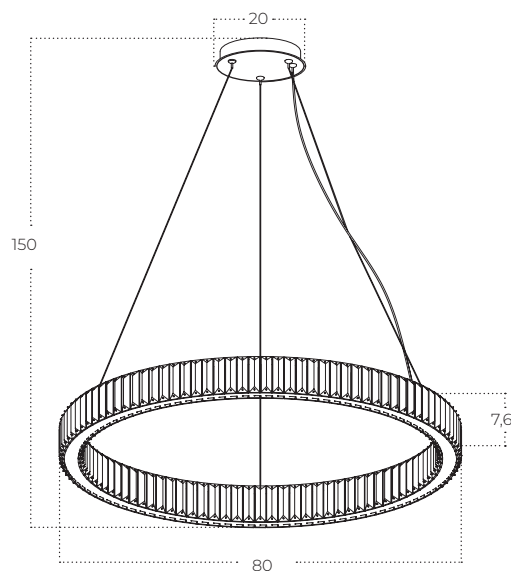

SPARK Pendant 80 DIMM

Spark Pendant 80 DIMM GO
AZ5790

Spark Pendant 80 DIMM CH
AZ5791

Technical information

Code	AZ5790	AZ5791
Color	● gold	○ chrome
Material	iron / glass	iron / glass
Light source	1 x LED integrated	1 x LED integrated
Power	72W	72W
Kelvins	3000K	3000K
Lumens	3600lm	3600lm
Others	Type of control: TRIAC DIMMER	Type of control: TRIAC DIMMER