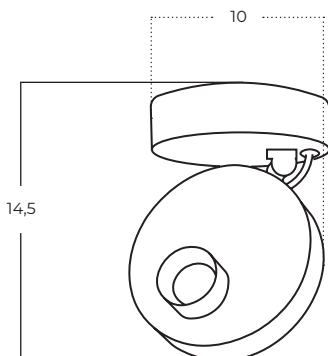

ISEO

Iseo Pendant BK
AZ5634

Technical information

Code	AZ5633
Color	● sand black
Material	metal
Light source	1 x LED integrated
Power	9W
Kelvins	3000K
Lumens	512lm

Code	AZ5634
Color	● sand black
Material	metal
Light source	1 x LED integrated
Power	7W
Kelvins	3000K
Lumens	407lm

Code	AZ5635
Color	● sand black
Material	metal
Light source	1 x LED integrated
Power	3W
Kelvins	3000K
Lumens	158lm