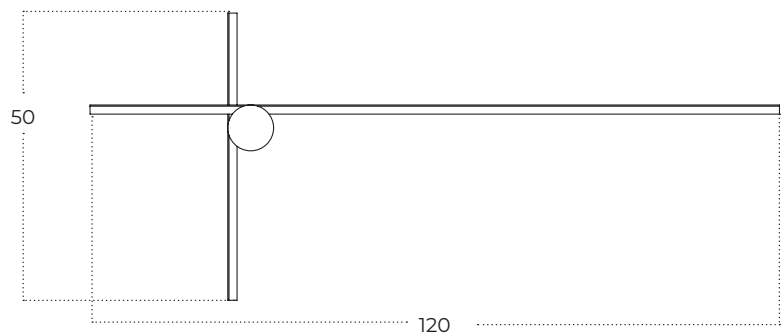

FRANK A

Frank A 3000K BK
AZ5758

Frank A 3000K WH
AZ5759

Technical information

	AZ5758	AZ5759
Code	AZ5758	AZ5759
Color	● sand black	○ sand white
Material	iron / aluminium / pvc	iron / aluminium / pvc
Light source	2 x LED integrated	2 x LED integrated
Power	20W	20W
Kelvins	3000K	3000K
Lumens	1600lm	1600lm