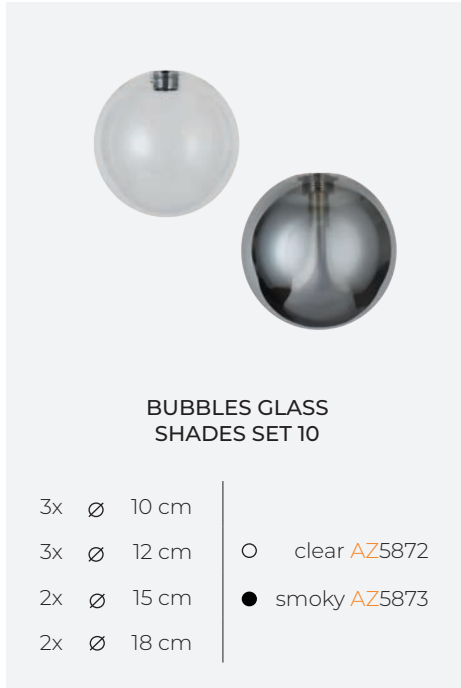

- black | AZ5869
- gold | AZ5870
- white | AZ5871

BUBBLES SHADES

BUBBLES GLASS SHADES SET 10

- 3x ∅ 10 cm
- 3x ∅ 12 cm
- 2x ∅ 15 cm
- 2x ∅ 18 cm
- clear AZ5872
- smoky AZ5873

BUBBLES LAMPBODY + SHADE

BUBBLES LAMPBODY ROUND 10 +GLASS SHADES SET 10

BUBBLES LAMPBODY ROUND 15

- black | AZ5875
- gold | AZ5877
- white | AZ5876

BUBBLES GLASS SHADES SET 15

- 6x ∅ 10 cm
- 5x ∅ 12 cm
- 2x ∅ 15 cm
- 2x ∅ 18 cm
- clear AZ5872
- smoky AZ5878

BUBBLES LAMPBODY ROUND 15 +GLASS SHADES SET 15

BUBBLES 10 EXAMPLE SETS

AZ5871 + AZ5872

AZ5869 + AZ5873

BUBBLES 15 EXAMPLE SET

AZ5953 + AZ5955

BUBBLES

BUBBLES LAMPBODY

BUBBLES LAMPBODY LINE 10

- black | AZ5866
- gold | AZ5868
- white | AZ5867

BUBBLES SHADES

BUBBLES GLASS SHADES SET 10

- 3x ∅ 10 cm
- 3x ∅ 12 cm
- 2x ∅ 15 cm
- 2x ∅ 18 cm
- clear AZ5872
- smoky AZ5873

BUBBLES LAMPBODY + SHADE

BUBBLES LAMPBODY LINE 10 + GLASS SHADES SET 10