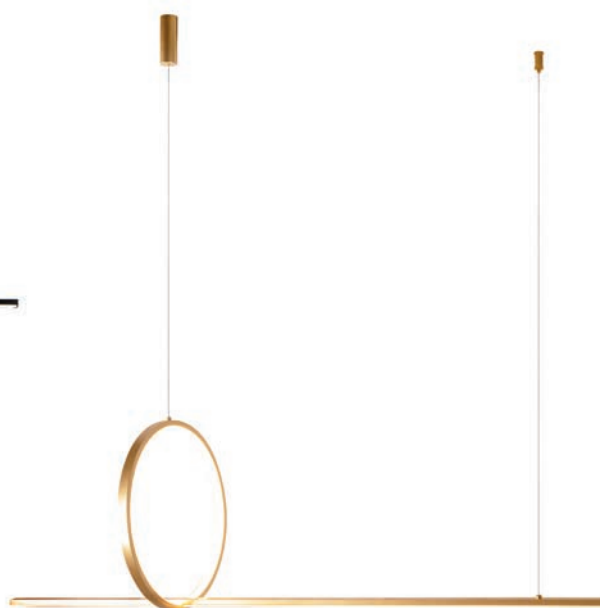

Pelle 3-Step DIMM GO
AZ5757