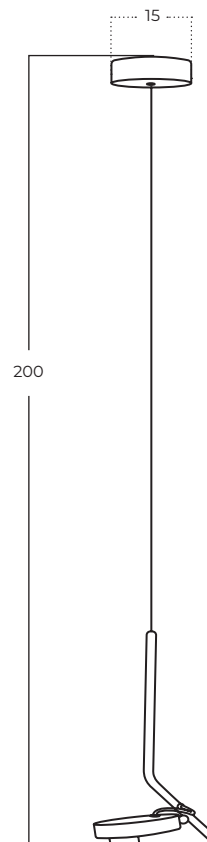

ISEO

Iseo Pendant BK
AZ5634

Technical information

Code	AZ5633
Color	● sand black
Material	metal
Light source	1 x LED integrated
Power	9W
Kelvins	3000K
Lumens	512lm

Code	AZ5634
Color	● sand black
Material	metal
Light source	1 x LED integrated
Power	7W
Kelvins	3000K
Lumens	407lm

Code	AZ5635
Color	● sand black
Material	metal
Light source	1 x LED integrated
Power	3W
Kelvins	3000K
Lumens	158lm