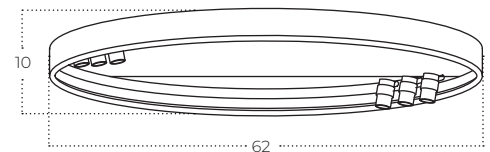

SERAFINO Top 60 3-Step DIMM

Serafino Top 60 3-Step DIMM
GO/BK
AZ5832

Serafino Top 80 3-Step DIMM
GO/BK
AZ5833

Technical information

Code	AZ5832	AZ5833
Color	● brushed gold / sand black	● brushed gold / sand black
Material	iron / aluminium / pvc	iron / aluminium / pvc
Light source	7 x LED integrated	7 x LED integrated
Power	34W	43W
Kelvins	3000K	3000K
Lumens	2720lm	3440lm
Others	Type of control: 3-STEP DIMMER	Type of control: 3-STEP DIMMER