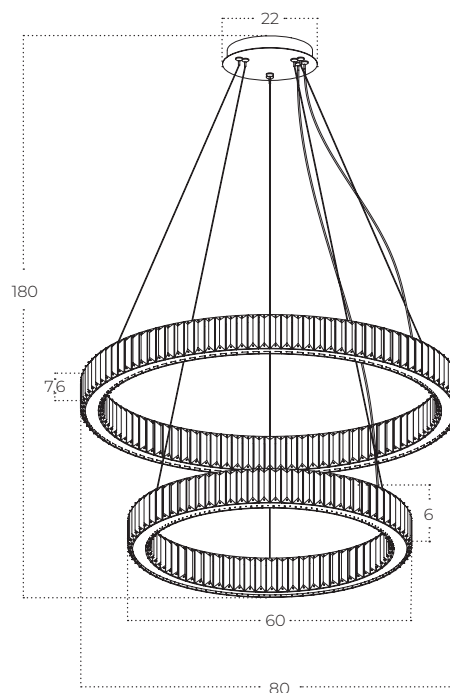

SPARK Pendant 60+80 DIMM

Spark Pendant 60+80 DIMM GO
AZ5792

Spark Pendant 60+80 DIMM CH
AZ5793

Technical information

Code	AZ5792	AZ5793
Color	● gold	○ chrome
Material	iron / glass	iron / glass
Light source	2 x LED integrated	2 x LED integrated
Power	120W	120W
Kelvins	3000K	3000K
Lumens	6160lm	6160lm
Others	Type of control: TRIAC DIMMER	Type of control: TRIAC DIMMER