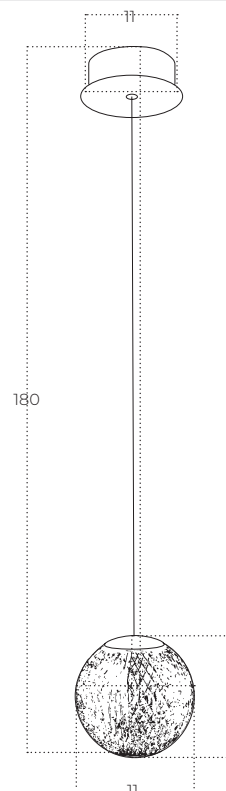

EDEM 1

Edem 1 BK
AZ6015

Edem 1 GO
AZ6016

Technical information

Code	AZ6015	AZ6016
Color	● sand black / clear	● electric plating gold / clear
Material	mirror stainless steel / acryl	mirror stainless steel / acryl
Light source	1 x LED integrated	1 x LED integrated
Power	4,2W	4,2W
Kelvins	3000K	3000K
Lumens	336lm	336lm