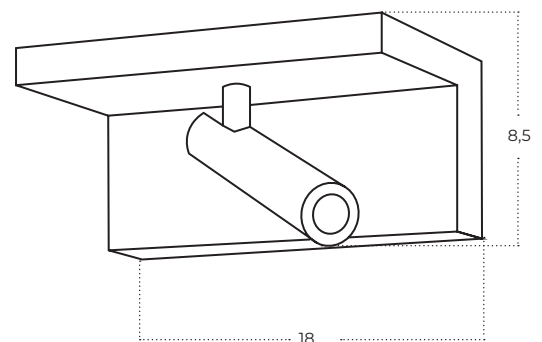

HYLLA Wall NFC Charge

Hylla Wall NFC Charger WH
AZ5911

Hylla Wall NFC Charger BK
AZ5910

Technical information

Code	AZ5910	AZ5911
Color	● sand black	○ sand white
Material	aluminium	aluminium
Light source	1 x LED integrated	1 x LED integrated
Power	6W	6W
Others	Type of control: USB + NFC CHARGER	Type of control: USB + NFC CHARGER