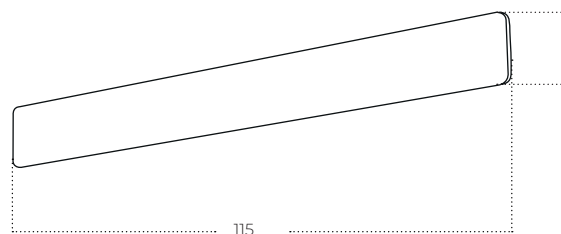

BASENTO CCT Switch

Basento 60 CCT Switch BK
AZ5893

Basento 90 CCT Switch BK
AZ5894

Basento 115 CCT Switch BK
AZ5895

Technical information

Code	AZ5893	AZ5894	AZ5895
Color	● sand black	● sand black	● sand black
Material	aluminium	aluminium	aluminium
Light source	2 x LED integrated	2 x LED integrated	2 x LED integrated
Power	20W	30W	40W
Kelvins	3000 / 4000K	3000 / 4000K	3000 / 4000K
Lumens	1600lm	2400lm	3200lm
Others	Type of control: CCT SWITCH	Type of control: CCT SWITCH	Type of control: CCT SWITCH