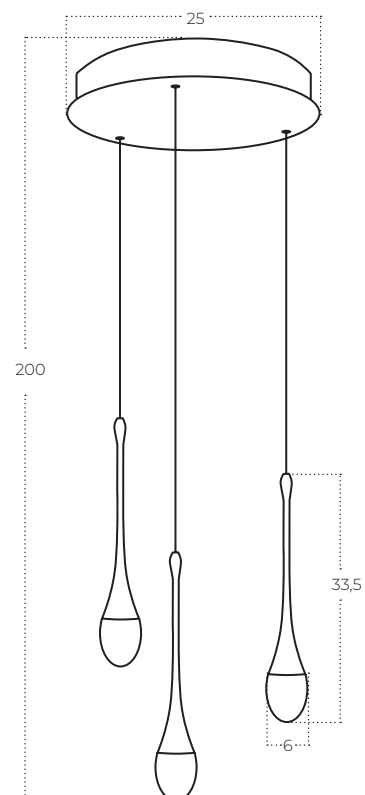

DALMA 3

Dalma 3 Round BK
AZ6009

Dalma 3 Round GO
AZ6010

Technical information

Code	AZ6009	AZ6010
Color	● sand black / clear	● electric plating gold / clear
Material	mirror stainless steel / acryl	mirror stainless steel / acryl
Light source	3 x LED integrated	3 x LED integrated
Power	28W	28W
Kelvins	3000K	3000K
Lumens	2240lm	2240lm