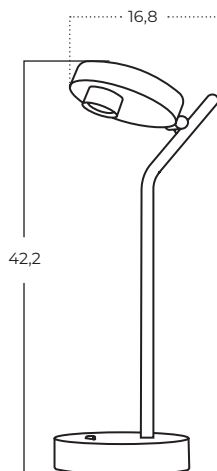

ISEO

Iseo Pendant BK
AZ5634

Technical information

Code	AZ5633
Color	● sand black
Material	metal
Light source	1 x LED integrated
Power	9W
Kelvins	3000K
Lumens	512lm

Code	AZ5634
Color	● sand black
Material	metal
Light source	1 x LED integrated
Power	7W
Kelvins	3000K
Lumens	407lm

Code	AZ5635
Color	● sand black
Material	metal
Light source	1 x LED integrated
Power	3W
Kelvins	3000K
Lumens	158lm