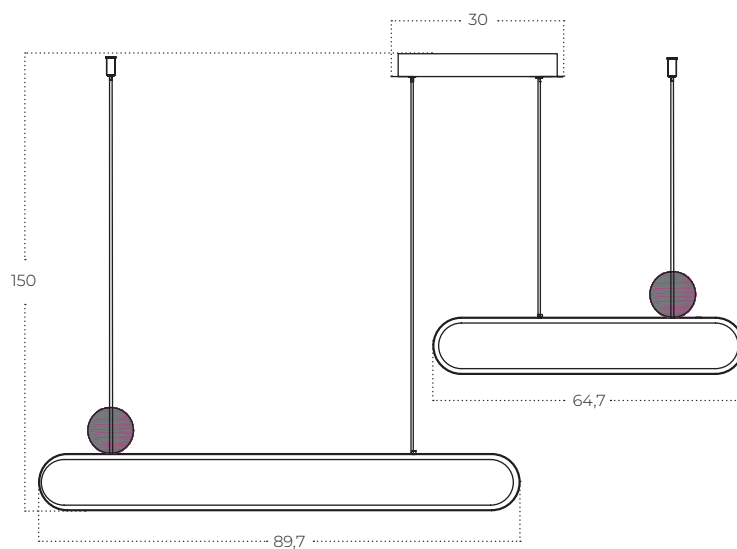

NIKODEMO V2 Pendant 3000K 3-Step DIMM

Nicodemo V2 Pendant
3000K 3-Step DIMM
AZ5780

Technical information

Code	AZ5780
Color	● painting gold
Material	iron / aluminium / pvc
Light source	2 x LED integrated
Power	60W
Kelvins	3000K
Lumens	4800lm
Others	Type of control: 3-STEP DIM-MER