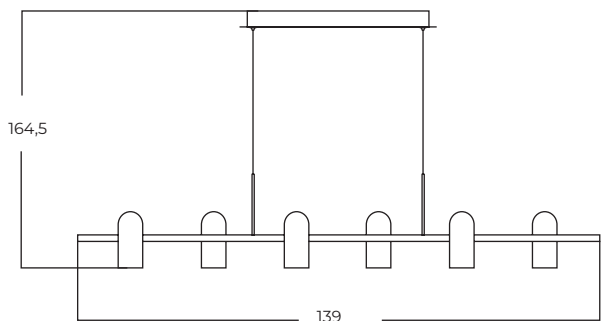

Technical information

Code	AZ5729	AZ5730	AZ5731	AZ5732
Color	● sand black / shiny gold	● sand black / sand black	● sand black / shiny gold	● sand black / sand black
Material	iron / aluminium	iron / aluminium	iron / aluminium	iron / aluminium
Light source	6 x GU10 (only LED)	6 x GU10 (only LED)	8 x GU10 (only LED)	8 x GU10 (only LED)
Power	max 30W	max 30W	max 40W	max 40W