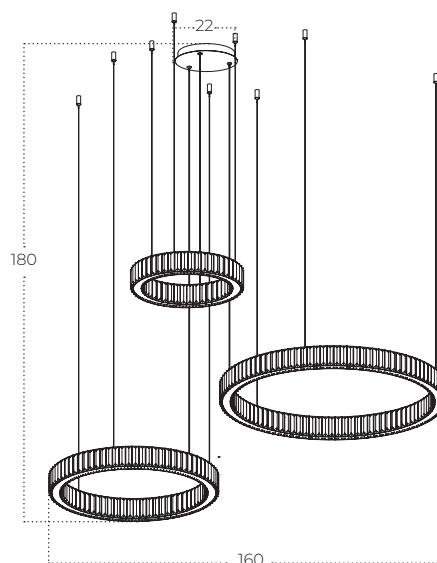

SPARK Pendant 40+60+80 DIMM

Spark Pendant 40+60+80 DIMM GO
AZ5794

Spark Pendant 40+60+80 DIMM CH
AZ5795

Technical information

Code	AZ5794	AZ5795
Color	● gold	○ chrome
Material	iron / glass	iron / glass
Light source	3 x LED integrated	3 x LED integrated
Power	144W	144W
Kelvins	3000K	3000K
Lumens	7840lm	7840lm
Others	Type of control: TRIAC DIMMER	Type of control: TRIAC DIMMER