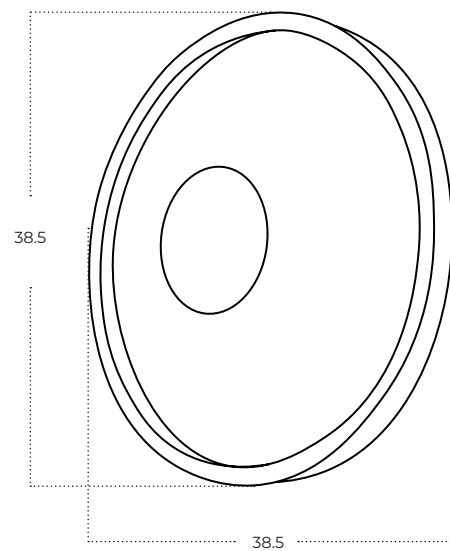

OWLEN

Owlen BK
AZ5617

Technical information

Code	AZ5617
Color	● black / iron green
Material	iron / acrylic / stone
Light source	1 x LED integrated
Power	SIDE 20W + FRONT 12W CE DRIVER
Kelvins	3100K
Lumens	4379lm