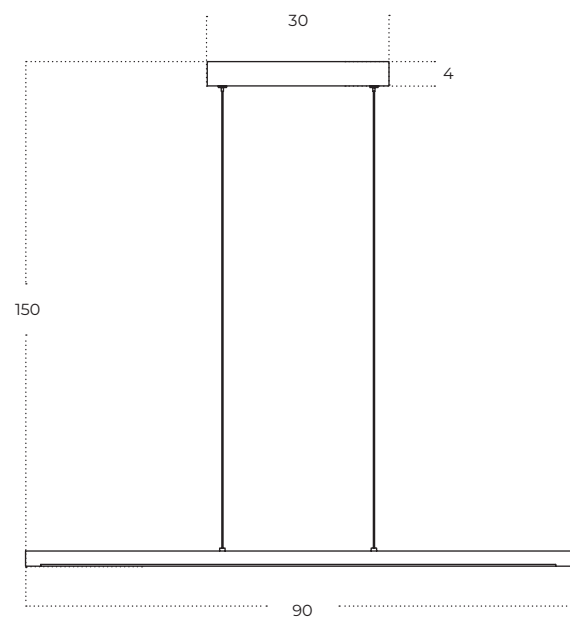

ALAMO Pendant 90 3-Step DIMM

Technical information

	AZ5764	AZ5765
Code	AZ5764	AZ5765
Color	● sand black	● anodized gold
Material	iron / aluminium / pvc	iron / aluminium / pvc
Light source	1 x LED integrated	1 x LED integrated
Power	16W	16W
Kelvins	3000K	3000K
Lumens	1280lm	1280lm
Others	Type of control: 3-STEP DIMMER	Type of control: 3-STEP DIMMER