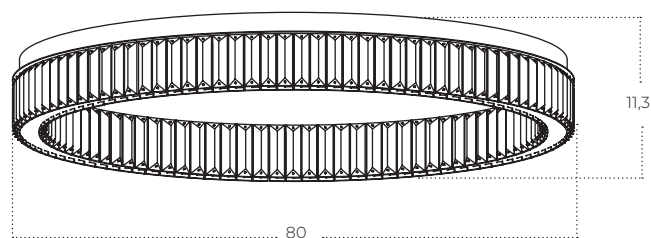

SPARK Top 80 DIMM

Spark Top 80 DIMM GO
AZ5786

Spark Top 80 DIMM CH
AZ5787

Technical information

Code	AZ5786	AZ5787
Color	● gold	○ chrome
Material	iron / glass	iron / glass
Light source	1 x LED integrated	1 x LED integrated
Power	72W	72W
Kelvins	3000K	3000K
Lumens	3600lm	3600lm
Others	Type of control: TRIAC DIMMER	Type of control: TRIAC DIMMER