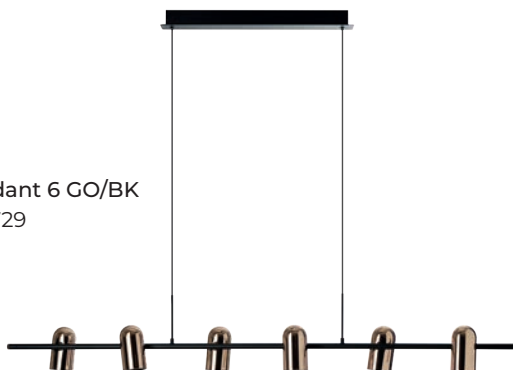

Pendant 6 GO/BK
AZ5729