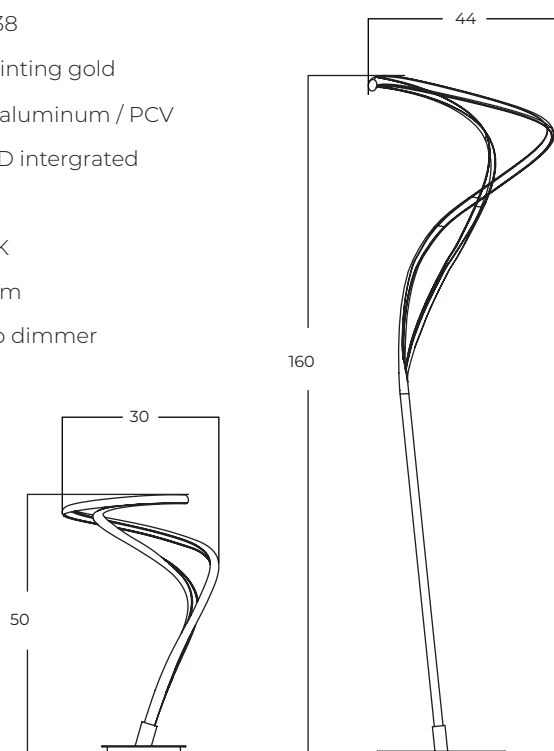

TWIST

Twist Pendant 3-STEP DIMM GO
AZ5734

Twist Floor 3-STEP DIMM GO
AZ5738

Twist Table 3-STEP DIMM GO
AZ5736

Technical information

	Twist Pendant BK	Twist Table BK	Twist Floor BK
Code	AZ5734	AZ5736	AZ5738
Color	● painting gold	● painting gold	● painting gold
Material	iron / aluminum / PCV	iron / aluminum / PCV	iron / aluminum / PCV
Light source	1 x LED intergrated	1 x LED intergrated	1 x LED intergrated
Power	60W	18W	30W
Kelvins	3000K	3000K	3000K
Lumens	4800lm	1440lm	2400lm
Others	3-step dimmer	3-step dimmer	3-step dimmer