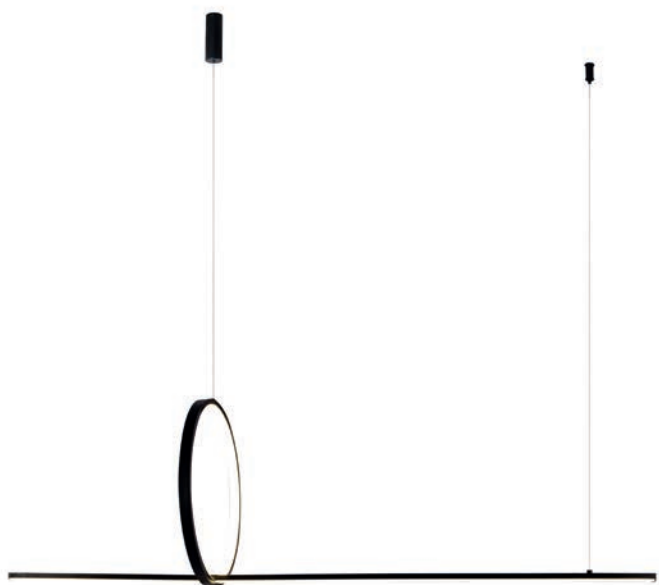

PELLE 3-Step DIMM

Pelle 3-Step DIMM BK
AZ5756