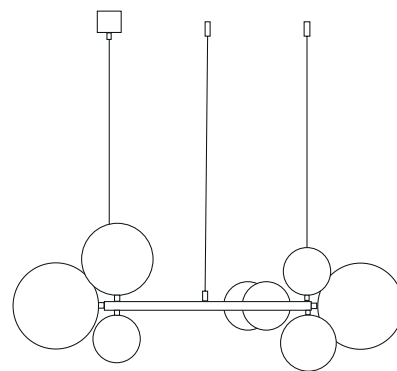

AZ5953 + AZ5885

AZ5953 + AZ5959

AZ5953 + AZ5955

AZ5953 + AZ5884

AZ5953 + AZ5958

BUBBLES

BUBBLES LAMPBODY

BUBBLES LAMPBODY ROUND 10

- black | AZ5869
- gold | AZ5870
- white | AZ5871

BUBBLES SHADES

BUBBLES GLASS SHADES SET 10

- 3x ∅ 10 cm
- 3x ∅ 12 cm
- 2x ∅ 15 cm
- 2x ∅ 18 cm
- clear AZ5872
- smoky AZ5873

BUBBLES LAMPBODY + SHADE

BUBBLES LAMPBODY ROUND 10 +GLASS SHADES SET 10