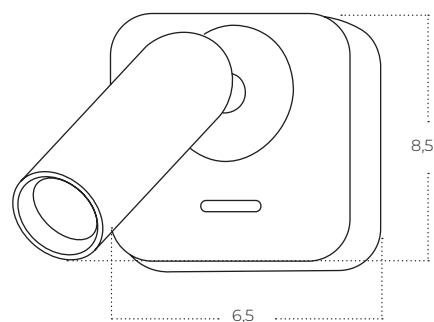

LUGANO SQUARE Wall

Lugano Square Wall WH
AZ5654

Lugano Square Wall BK
AZ5655

Technical information

Code	AZ5654	AZ5655
Color	○ sand white	● sand black
Material	metal	metal
Light source	1 x LED integrated	1 x LED integrated
Power	3W	3W
Kelvins	3000K	3000K
Lumens	206lm	203lm