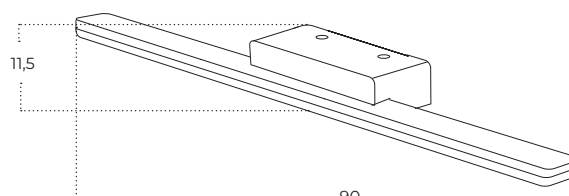

EPSILON IP44 BK

Epsilon 60 3000K
AZ3347

Epsilon 60 4000K
AZ3348

Epsilon 90 3000K
AZ3349

Epsilon 90 4000K
AZ3350

Technical information

Code	AZ3347	AZ3348	AZ3347	AZ3348
Color	● black	● black	● black	● black
Material	aluminium / PC	aluminium / PC	aluminium / PC	aluminium / PC
Light source	1 x LED integrated	1 x LED integrated	1 x LED integrated	1 x LED integrated
Power	18W	18W	27W	27W
Kelvins	3000K	4000K	3000K	4000K
Lumens	824lm	850lm	1351lm	1312lm
IP	IP44	IP44	IP44	IP44