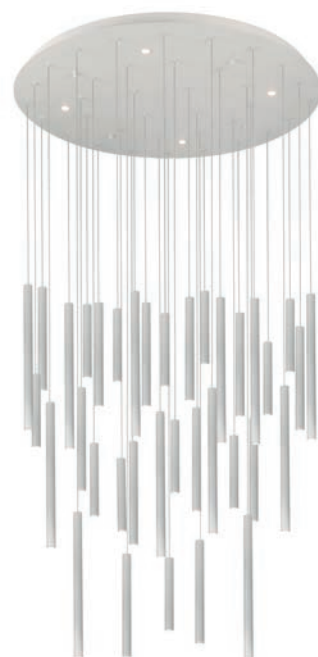

Ilios 36 Pendant 3-Step DIMM WH
AZ5749

Technical information

Code	AZ5747
Color	● sand black
Material	iron / aluminium / acryl
Light source	36 x LED integrated 4 x LED integrated
Power	160W
Kelvins	3000K
Lumens	12800lm
Others	Type of control: 3-STEP DIMMER

Code	AZ5748
Color	● brushed gold
Material	iron / aluminium / acryl
Light source	36 x LED integrated 4 x LED integrated
Power	160W
Kelvins	3000K
Lumens	12800lm
Others	Type of control: 3-STEP DIMMER

Code	AZ5749
Color	○ sand white
Material	iron / aluminium / acryl
Light source	36 x LED integrated 4 x LED integrated
Power	160W
Kelvins	3000K
Lumens	12800lm
Others	Type of control: 3-STEP DIMMER