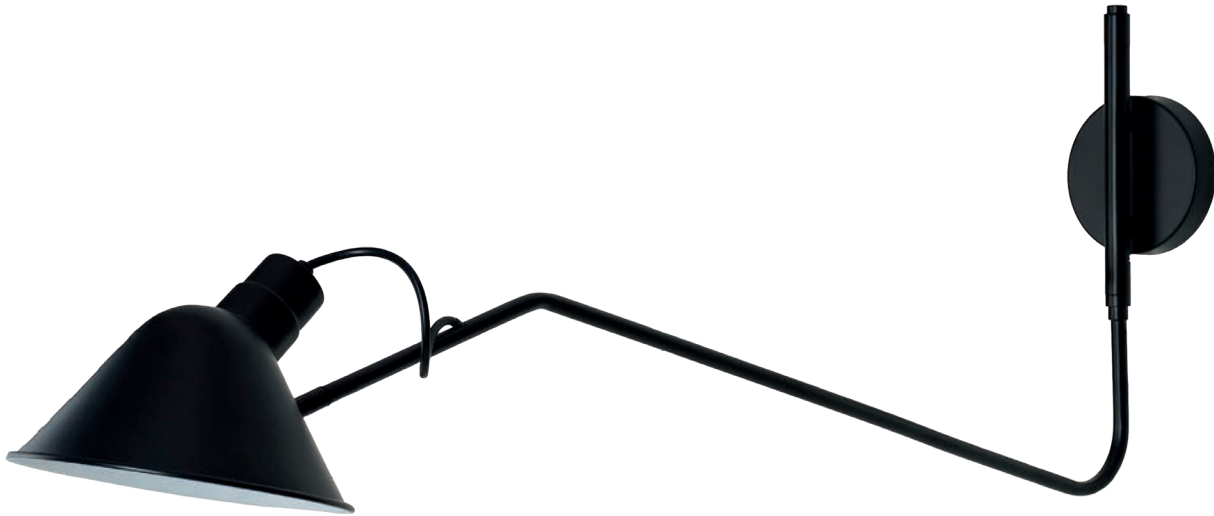

DRAGO

Drago
AZ5619