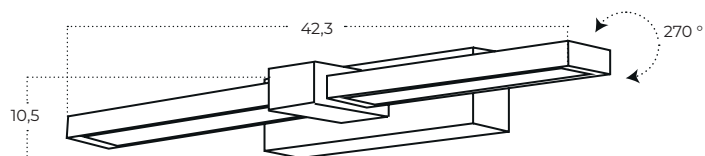

ARNO IP44 CCT Switch BK

Arno IP44 CCT Switch BK
AZ5887

Arno IP44 CCT Switch CH
AZ5888

Arno IP44 CCT Switch WH
AZ5889

Technical information

Code	AZ5887	AZ5888	AZ5889
Color	● sand black	● chrome	○ sand white
Material	aluminium / pvc	aluminium / pvc	aluminium / pvc
Light source	2 x LED integrated	2 x LED integrated	2 x LED integrated
Power	12W	12W	12W
Others	Type of control: CCT SWITCH	Type of control: CCT SWITCH	Type of control: CCT SWITCH