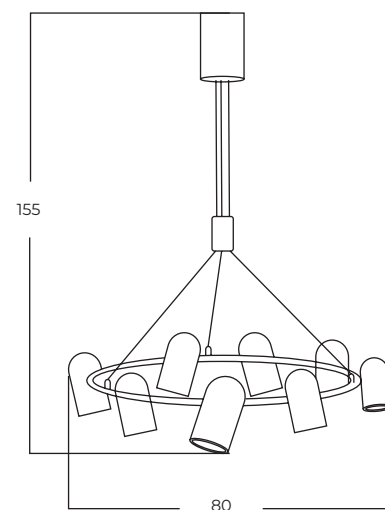

Technical information

Code	AZ5729	AZ5730	AZ5731	AZ5732
Color	● sand black / shiny gold	● sand black / sand black	● sand black / shiny gold	● sand black / sand black
Material	iron / aluminium	iron / aluminium	iron / aluminium	iron / aluminium
Light source	6 x GU10 (only LED)	6 x GU10 (only LED)	8 x GU10 (only LED)	8 x GU10 (only LED)
Power	max 30W	max 30W	max 40W	max 40W