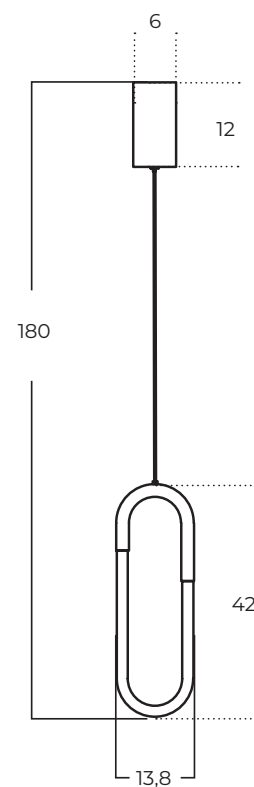

NEXUS

Nexus BK
AZ5739

Nexus GO
AZ5740

Technical information

Code	AZ5739	AZ5740
Color	● sand black	● electric plating brass
Material	iron / acryl / silicone	iron / acryl / silicone
Light source	1 x LED integrated	1 x LED integrated
Power	9W	9W
Kelvins	3000K	3000K
Lumens	720lm	720lm