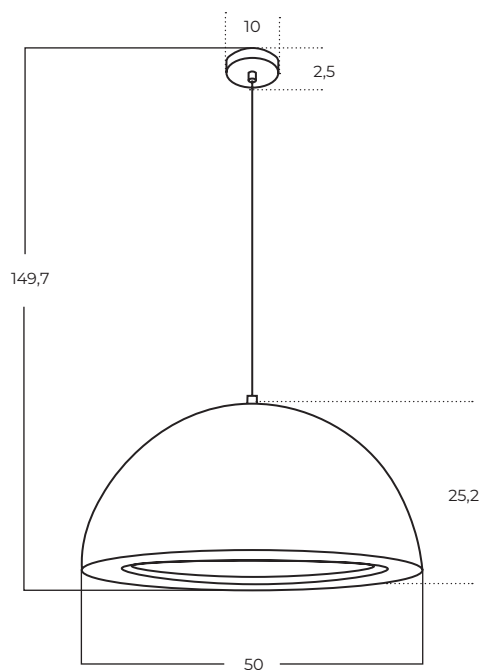

Technical information

Code	AZ5901	AZ5902
Color	● coffee	● beige
Material	aluminium / acryl	aluminium / acryl
Light source	3 x E27 (only LED)	3 x E27 (only LED)