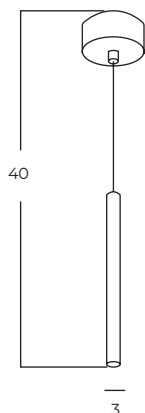

Technical information

	AZ6260	AZ6262	AZ6264	AZ6310
Code	AZ6260	AZ6262	AZ6264	AZ6310
Color	● sand black	○ sand white	● sand black	○ sand white
Material	aluminium	aluminium	aluminium	aluminium
Light source	1 x LED integrated	1 x LED integrated	1 x LED integrated	1 x LED integrated
Power	8W	8W	8W	8W
Kelvins	3000K	3000K	3000K	3000K
Lumens	439lm	444lm	439lm	444lm