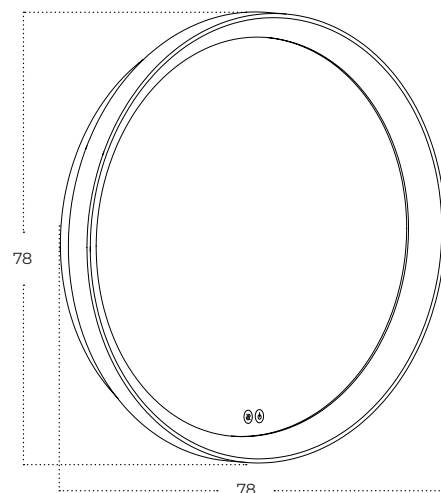

SERGIO Mirror 80 HEATED CCT Switch

Sergio Mirror 80 HEATED CCT
Switch BK
AZ5821

Sergio Mirror 80 HEATED CCT
Switch GO
AZ5822

Technical information

	AZ5821	AZ5822
Code	AZ5821	AZ5822
Color	● sand black	● brushed gold
Material	iron / aluminium / mirror / pvc	iron / aluminium / mirror / pvc
Light source	1 x LED integrated	1 x LED integrated
Power	55W	55W
Kelvins	3000 / 4000K	3000 / 4000K
Lumens	4400lm	4400lm
Others	Type of control: CCT SWITCH + TOUCH DIMMER	Type of control: CCT SWITCH + TOUCH DIMMER