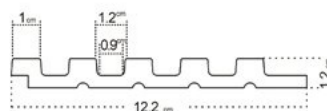

2 ASTI-DC

BET ON LIGHTNESS

Arrange your wall
in a subtle wall decoration