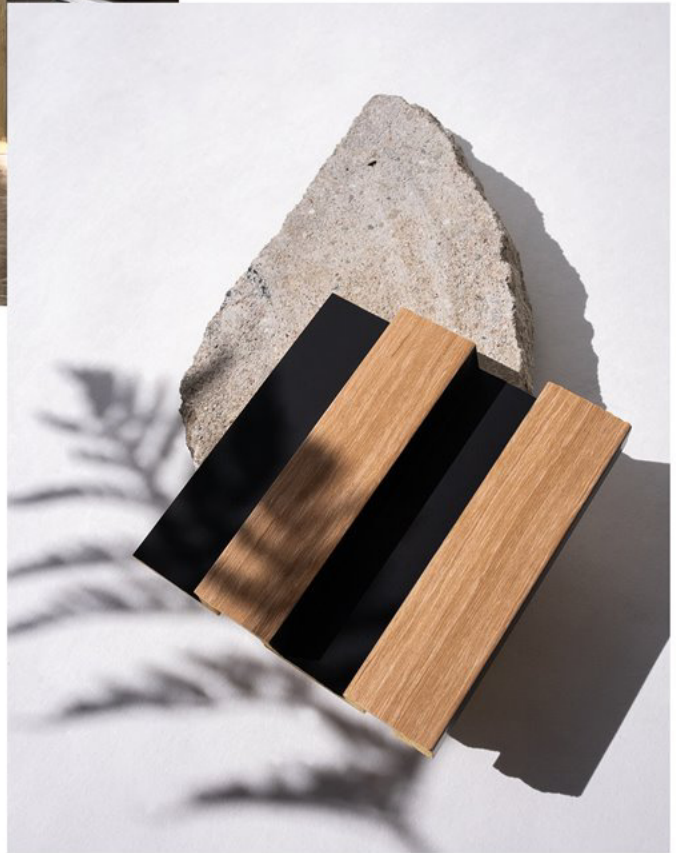

- 1 left finishing mouldings - length approx. 270cm
- 2 panel - length approx. 270cm
- 3 right finishing mouldings - length approx. 270cm