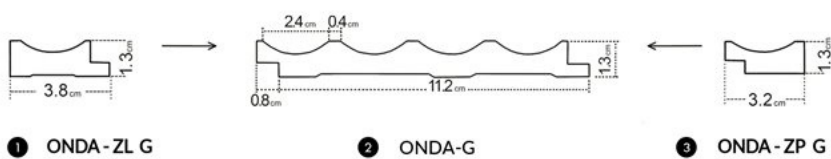

O N D A G R E Y

l i k e s
c o n t r a s t i n g
c o l o r s