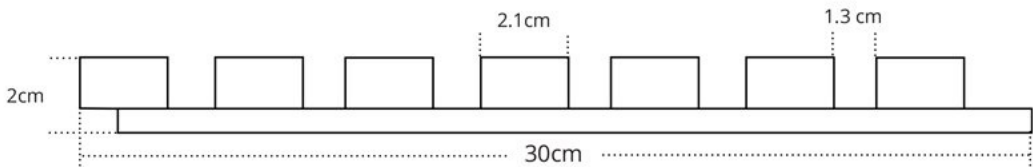

❶ COLETTE OAK HONEY- BLACK

❶ panel - length approx. 270 cm