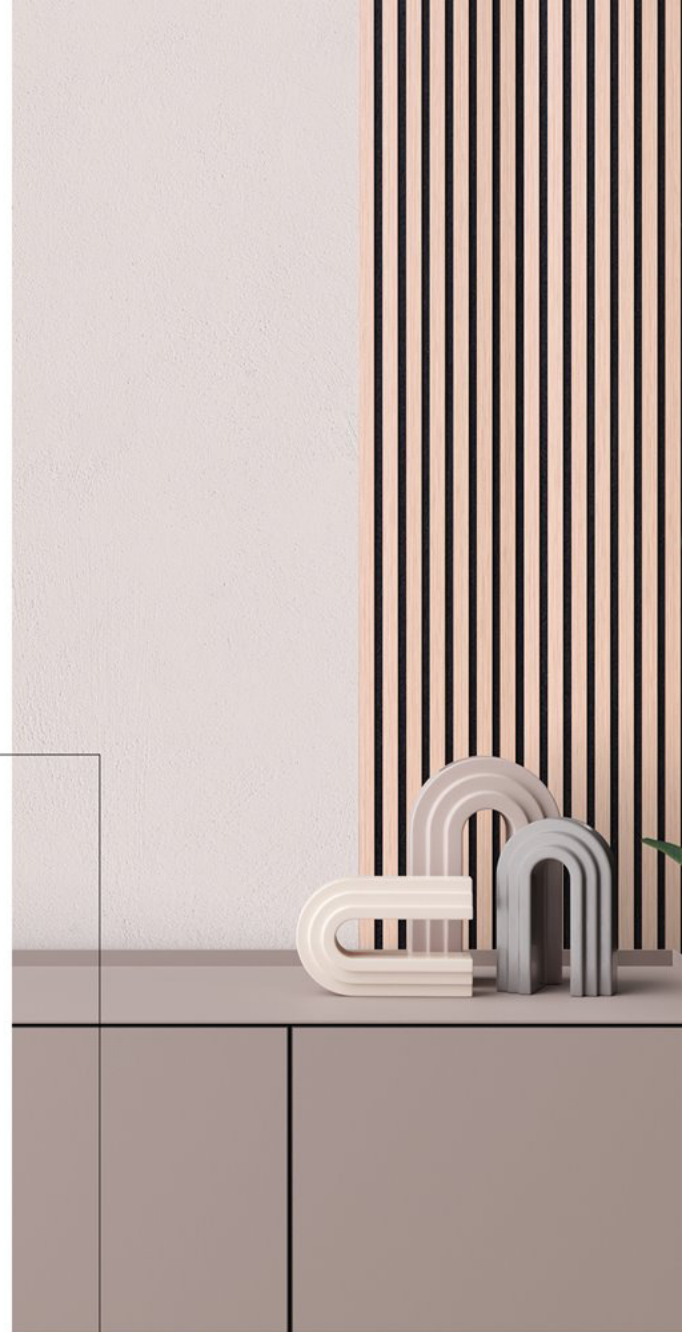

Additionally, the surface of the panels is waterproof which makes keeping them clean much easier. This series has a trims that are covered with a decorative part on all three visible sides. This detail makes the panel aesthetic and harmonious on the each side. Panels Colette are 30cm wide, which enables faster coverage of the large surface when comparing to more traditional panels size. This improves time efficiency of the installation. Panels can be also easily cut vertically and by that they are easier to fit individual needs.

Colette series is a combination of functionality, aesthetics and easy installation.

Oak Natural

BLACK

OAK NATURAL - BLACK

soundproofing properties,
structure and
natural oak color

❶ COLETTE OAK NATURAL - BLACK

❶ panel - length approx. 270 cm

OAK HONEY- BLACK
soundproofing
properties, structure
and color natural wood

❶ COLETTE OAK HONEY- BLACK

❶ panel - length approx. 270 cm

Oak Honey

BLACK

Oak Brown

BLACK