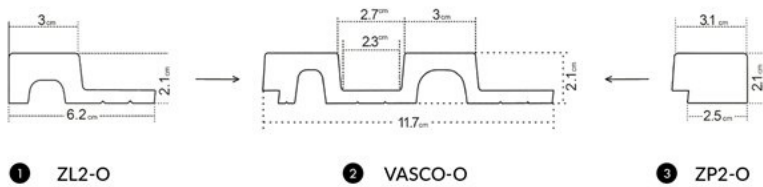

A N U T S H A D E O F W O O D
that will add character to your interior