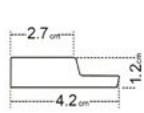

GOLDEN COLORS

in a more
beautiful
edition

1 ZL1-Z