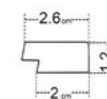

WE TOOK CARE
OF EVERY DETAIL

Milo Collection has dedicated
endings that harmoniously
complement the entire wall
decoration made of wall panels

3 ZP1-DS