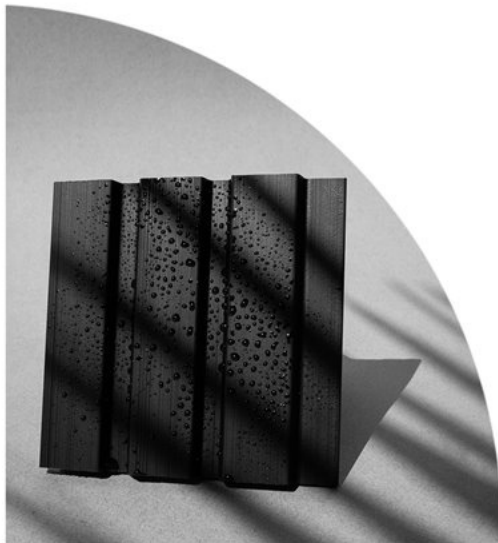

A unique wood pattern
that has become
BESTSELLER

Olmo

OAK CRAFT

Olmo

BLACK

Will you be tempted
by a dark accent in
the form of a wall
lined with BLACK
WALL PANELS

WATERPROOF

The modern material of the Lamelio wall panels is waterproof, so you can successfully use them not only in the living room or bedroom, but also in the bathroom, spa or other rooms exposed to moisture.

Vasco
COLLECTION

T I M E L E S S
SHAPE

The Vasco collection is most often chosen by our customers due to the exceptional thickness of individual panel strips. The Vasco series is a form of simplicity that greatly facilitates interior design.