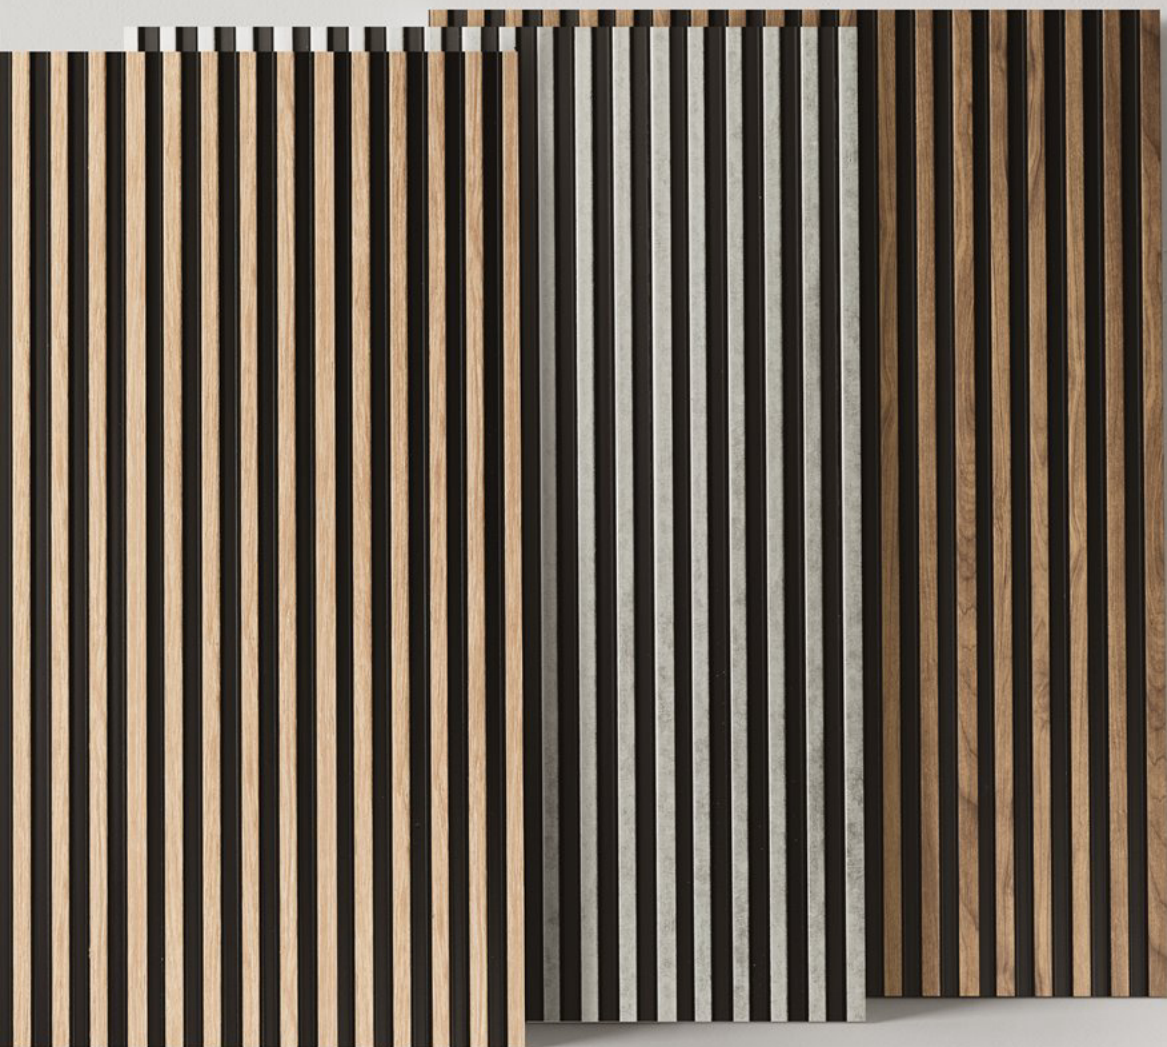

CLASSIC | EDITION

ASTI COLLECTION	3
oak gold	5
oak craft	7
silver	9
MILO COLLECTION	13
walnut	15
gold	17
oak sonoma	19
OLMO COLLECTION	23
oak gold II	25
oak craft	27
black	29
VASCO COLLECTION	33
oak gold	35
oak craft	37
walnut	39

ALLURE | EDITION

ONDA COLLECTION	43
oak white	45
oak natural	47
grey	49
black	51
AMBER COLLECTION	55
white	57
grey	59
beige	61
anthracite	63
INFINITY COLLECTION	67
olmo	69
onda	71
versal	73
luna	75

ACOUSTIC | EDITION

COLETTE COLLECTION	79
oak natural	81
oak honey	83
oak brown	85
black wood	87

Asti

COLLECTION