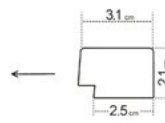

J O I N I N G P A N E L S
at the corner of the wall

3 ZP2-DC