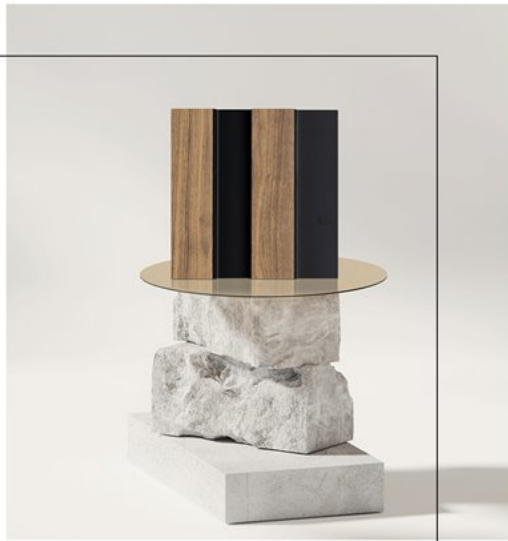

J O I N I N G P A N E L S
at the corner of the wall