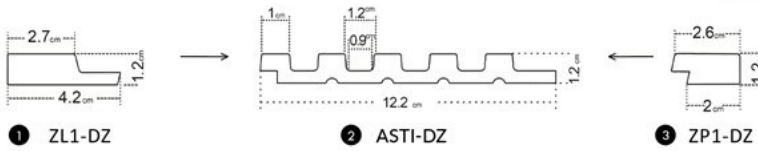

CLASSIC | EDITION

Asti

OAK GOLD

Subtle panels from THE ASTI COLLECTION have been released with dedicated finishing mouldings that will aesthetically finish an open wall with visible sides

- ① left finishing mouldings - length approx. 270cm
- ② panel - length approx. 270cm
- ③ right finishing mouldings - length approx. 270cm