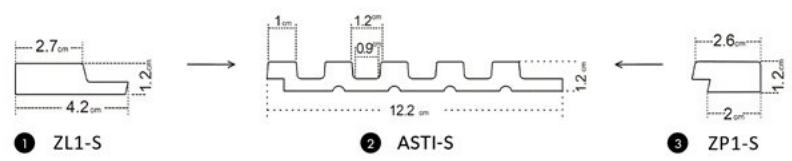

SILVER COLOR
OF ASTI COLLECTION

looks very light
and does not overwhelm
the interior