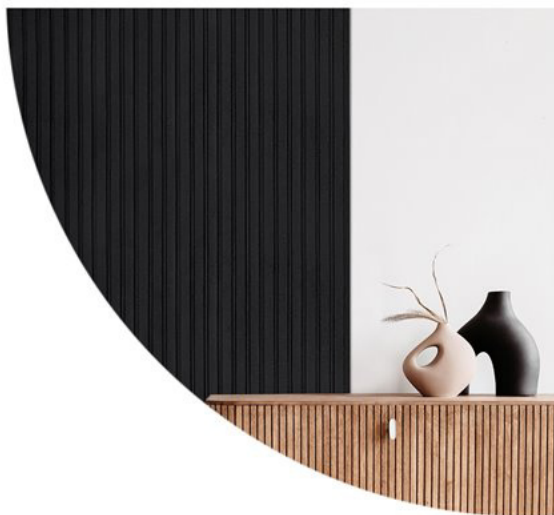

Panels from the Milo series are perfect for rooms where they attracting the main focus. The panels will look great on a free wall and will be an exceptional interior decoration. The collection is available in gold but also in shades of light and dark wood.

Olmo

COLLECTION

M I N I M A L I S T I C
PROFILE

The panels from the Olmo collection fit perfectly into minimalistic interiors where timelessness and versatility are important.

The simple form of panels will perfectly harmonize with modern furniture and accessories. The slats from the Olmo series will perfectly emphasize the expressive character of the interior. The collection is available in black and two different oak shades.

A unique wood pattern
that has become
BESTSELLER

Olmo

OAK CRAFT

Olmo

BLACK

Will you be tempted
by a dark accent in
the form of a wall
lined with BLACK
WALL PANELS

WATERPROOF

The modern material of the Lamelio wall panels is waterproof, so you can successfully use them not only in the living room or bedroom, but also in the bathroom, spa or other rooms exposed to moisture.