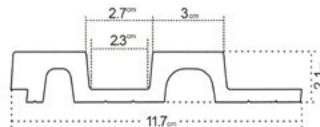

J O I N I N G P A N E L S
at the corner of the wall

2 VASCO-DC