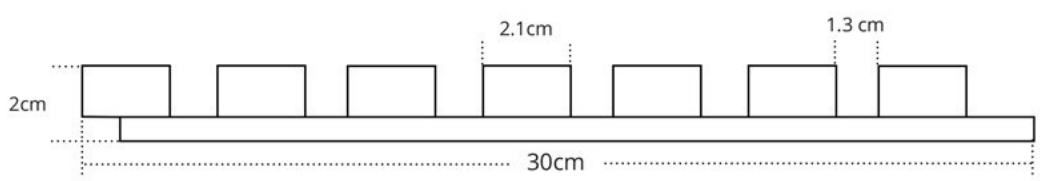

❶ COLETTE OAK BROWN-BLACK