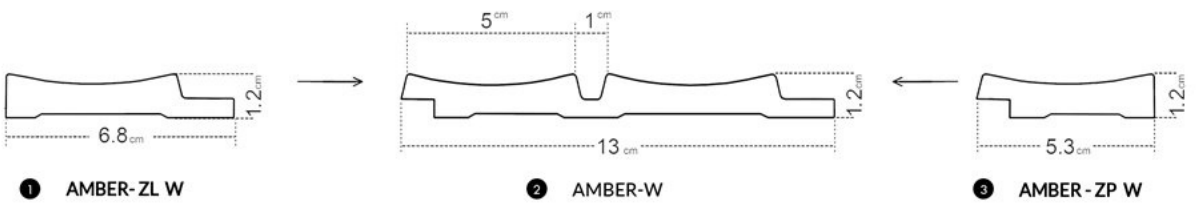

ALLURE | EDITION

Amber

WHITE

AMBER WHITE
white in the most
elegant form

- ① left finishing mouldings - length approx. 270cm
- ② panel - length approx. 270cm
- ③ right finishing mouldings - length approx. 270cm