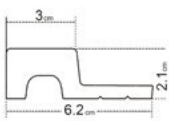

CLASSIC | EDITION

Classic
shape and
natural
shade

1 ZL2-DZ

2 VASCO-DZ

3 ZP2-DZ

- 1 left finishing mouldings - length approx. 270cm
- 2 panel - length approx. 270cm
- 3 right finishing mouldings - length approx. 270cm