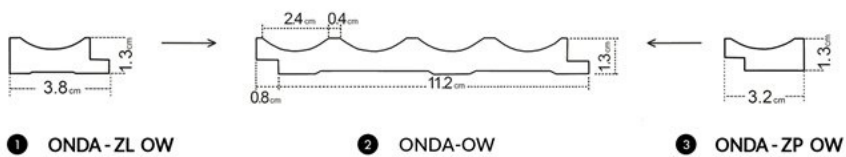

Their minimalist form and neutral colors will make them a timeless wall decoration in your interior.

ALLURE | EDITION

Onda

OAK WHITE

ONDA OAK WHITE

loves the company
of subdued colors

- ❶ left finishing mouldings - length approx. 270cm
- ❷ panel - length approx. 270cm
- ❸ right finishing mouldings - length approx. 270cm