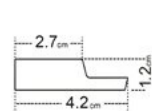

CLASSIC | EDITION

Asti

OAK GOLD

Subtle panels from THE ASTI COLLECTION have been released with dedicated finishing mouldings that will aesthetically finish an open wall with visible sides

- ① left finishing mouldings - length approx. 270cm
- ② panel - length approx. 270cm
- ③ right finishing mouldings - length approx. 270cm