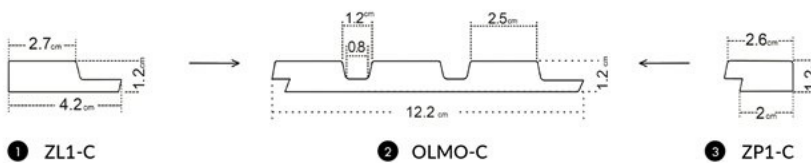

Will you be tempted
by a dark accent in
the form of a wall
lined with BLACK
WALL PANELS