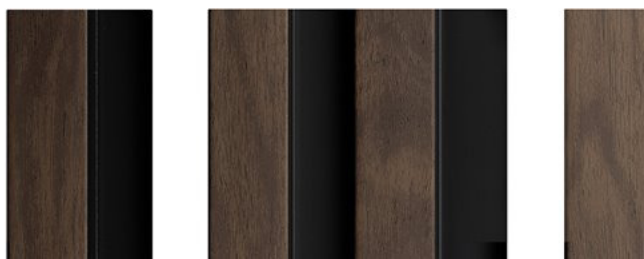

A N U T S H A D E O F W O O D
that will add character to your interior