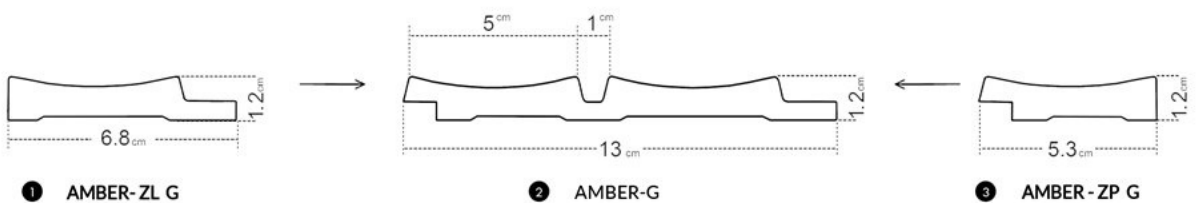

GREY
WALL PANELS
are the perfect
background to
create unique
arrangements