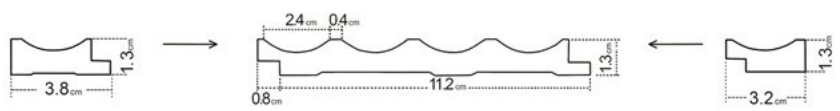

1 ONDA-ZL ON

2 ONDA-ON

3 ONDA-ZP ON