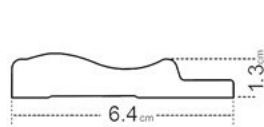

INFINITY VERSAL
WALL PANEL
is a perfect
complement
to the interior
finished with stucco

1 VERSAL-ZL W