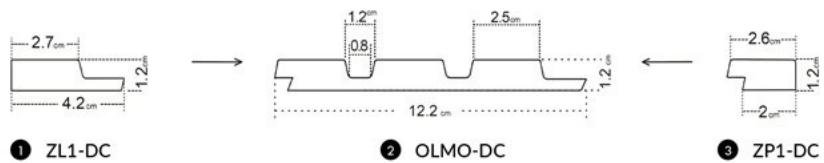

A unique wood pattern
that has become
BESTSELLER