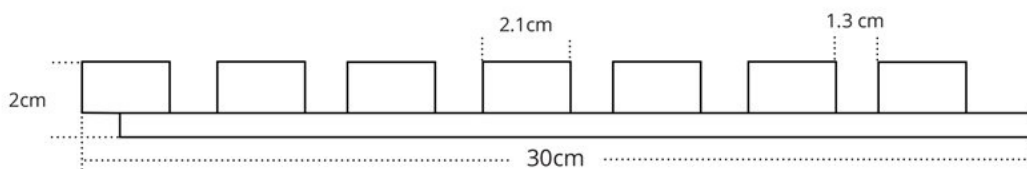

OAK BROWN-BLACK

soundproofing
properties, structure
and color natural wood

❶ COLETTE OAK BROWN-BLACK

❶ panel - length approx. 270 cm

BLACK WOOD-BLACK

soundproofing
properties, structure
and color black wood