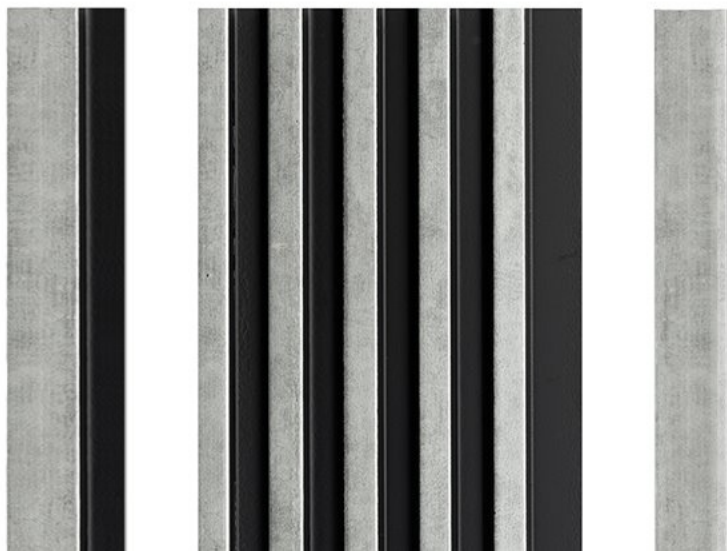

SILVER COLOR
OF ASTI COLLECTION

looks very light
and does not overwhelm
the interior

ECO-FRIENDLY

Your needs to create beautiful interiors have contributed to the emergence of our decorative passion. Nowadays, not only the design of our products is a challenge for us, but also how they are made in harmony with nature. Lamelio wall panels are made of polystyrene derived from 92% recycled pellets.

Panels from the Milo series are perfect for rooms where they attracting the main focus. The panels will look great on a free wall and will be an exceptional interior decoration. The collection is available in gold but also in shades of light and dark wood.