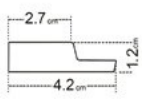

WE TOOK CARE
OF EVERY DETAIL

Milo Collection has dedicated
endings that harmoniously
complement the entire wall
decoration made of wall panels

1 ZL1-DS