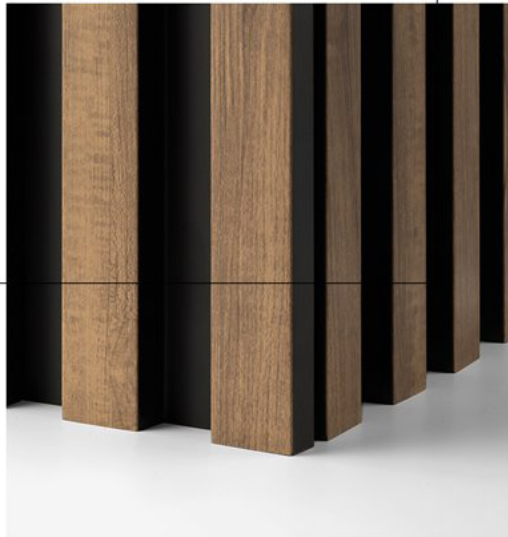

J O I N I N G P A N E L S
at the corner of the wall