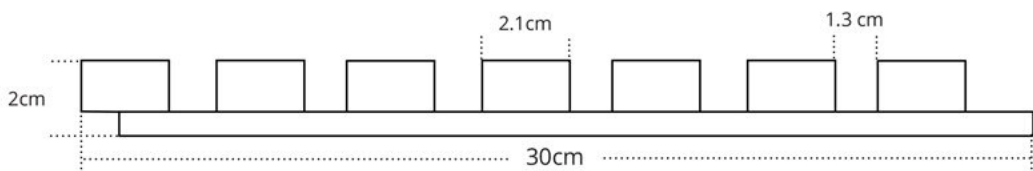

OAK NATURAL - BLACK

soundproofing properties,
structure and
natural oak color