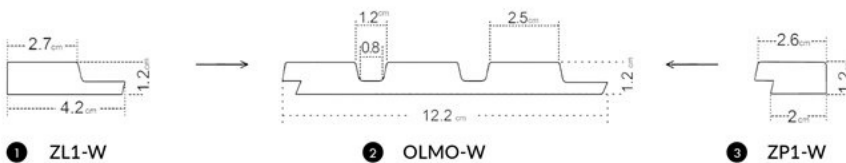

Paint your wall panels
the color you've been of dreaming