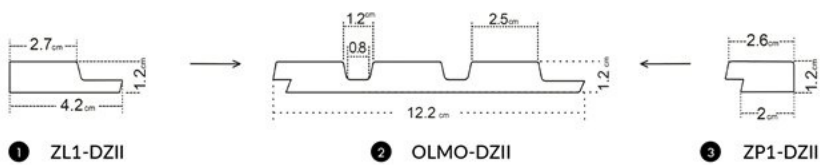

CLASSIC | EDITION

Almo

OAK GOLD II

T I M E L E S S

c o m b i n a t i o n
o f p a t t e r n s
a n d c o l o r s

W O O D A N D G R E Y

- 1 left finishing mouldings - length approx. 270cm
- 2 panel - length approx. 270cm
- 3 right finishing mouldings - length approx. 270cm