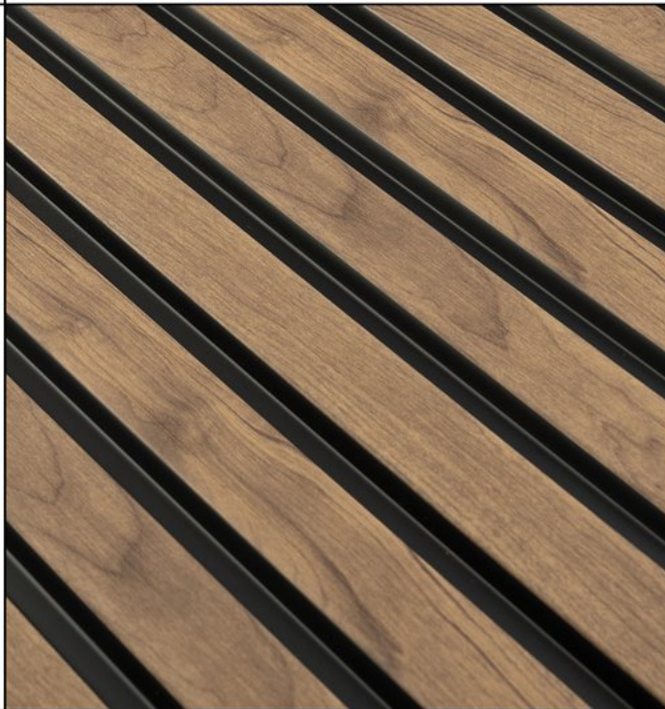

A unique wood pattern
that has become
BESTSELLER

Olmo

OAK CRAFT

Olmo

BLACK

Will you be tempted
by a dark accent in
the form of a wall
lined with BLACK
WALL PANELS

WATERPROOF

The modern material of the Lamelio wall panels is waterproof, so you can successfully use them not only in the living room or bedroom, but also in the bathroom, spa or other rooms exposed to moisture.