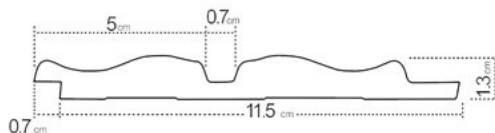

INFINITY VERSAL
WALL PANEL
is a perfect
complement
to the interior
finished with stucco

2 VERSAL-W