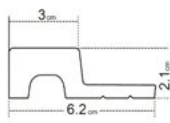

J O I N I N G P A N E L S
at the corner of the wall

1 ZL2-DC