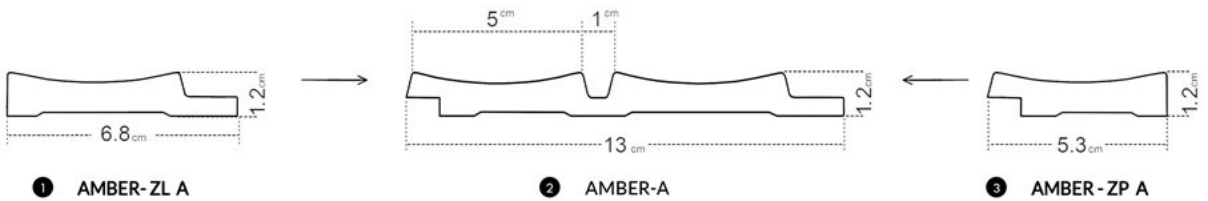

IMITATION
of a material
STRUCTURE