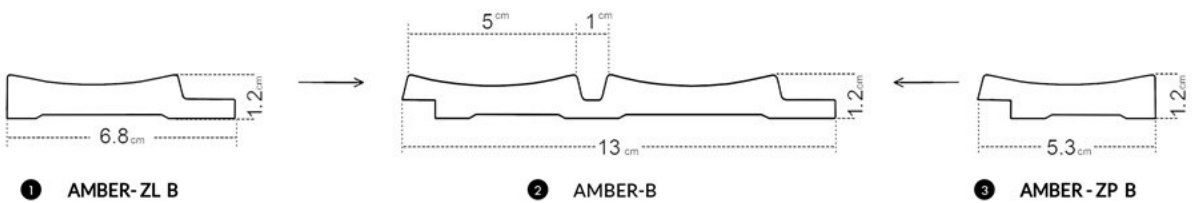

THE BEIGE COLOR
brings peace and harmony to the interior