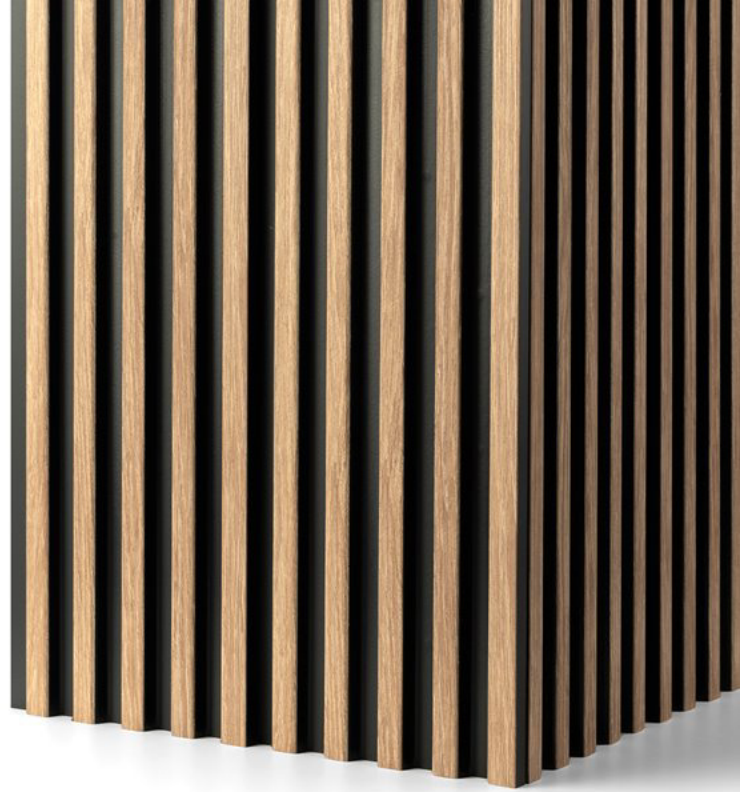

The panel bring subtle perception and is offten used in smaller rooms. The collection is available in three colors, so the panels from this series can be easily adapted to interiors in warm and cool colors.

CLASSIC | EDITION

Asti

OAK GOLD

Subtle panels from THE ASTI COLLECTION have been released with dedicated finishing mouldings that will aesthetically finish an open wall with visible sides

- ① left finishing mouldings - length approx. 270cm
- ② panel - length approx. 270cm
- ③ right finishing mouldings - length approx. 270cm

SILVER COLOR
OF ASTI COLLECTION

looks very light
and does not overwhelm
the interior

ECO-FRIENDLY

Your needs to create beautiful interiors have contributed to the emergence of our decorative passion. Nowadays, not only the design of our products is a challenge for us, but also how they are made in harmony with nature. Lamelio wall panels are made of polystyrene derived from 92% recycled pellets.

Panels from the Milo series are perfect for rooms where they attracting the main focus. The panels will look great on a free wall and will be an exceptional interior decoration. The collection is available in gold but also in shades of light and dark wood.