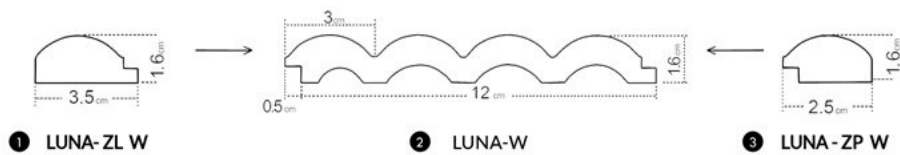

Give a unique character
to the wall panels from the
INFINITY COLLECTION