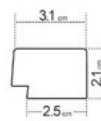

CLASSIC | EDITION

Classic
shape and
natural
shade

1 ZL2-DZ

2 VASCO-DZ

3 ZP2-DZ

- 1 left finishing mouldings - length approx. 270cm
- 2 panel - length approx. 270cm
- 3 right finishing mouldings - length approx. 270cm