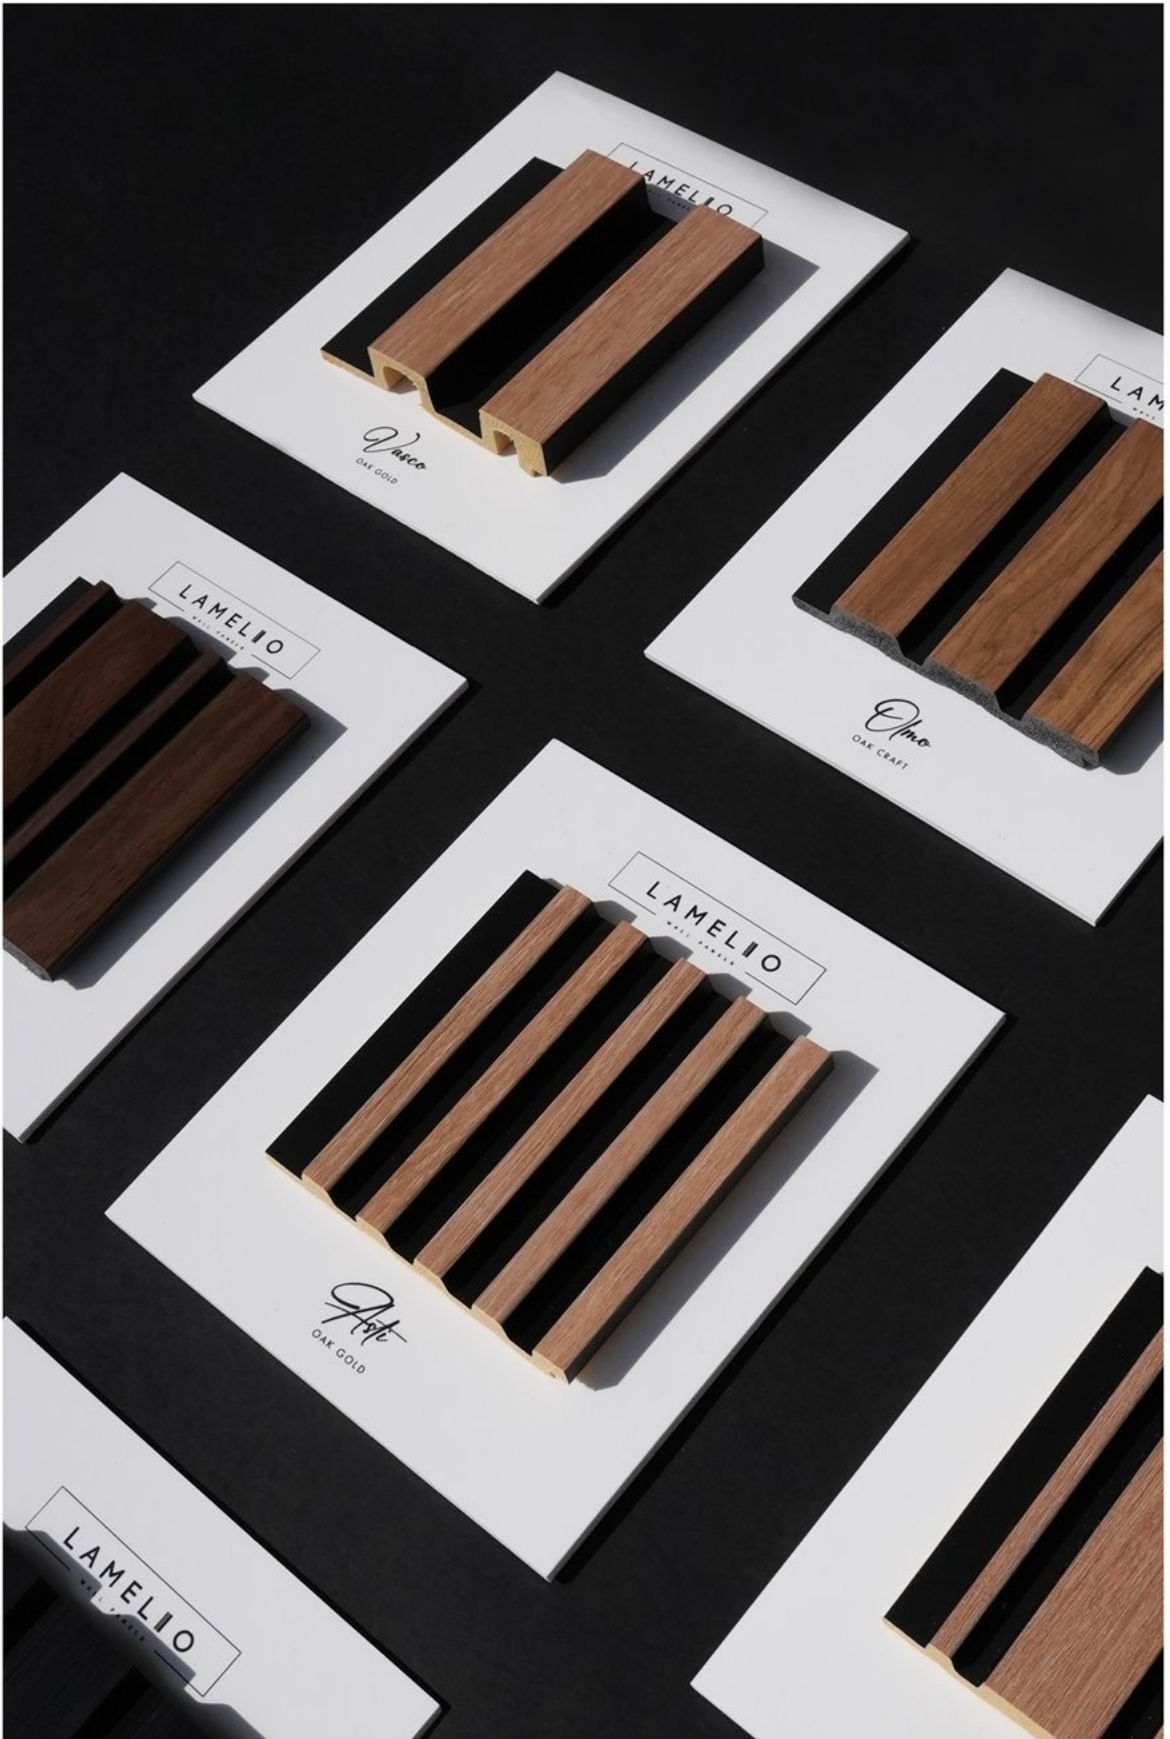

- 5** When joining panels on the corner of the wall, groove the panels together.

- 6** You can use end strips to complete the finish look.

Check out our
MARKETING MATERIALS

SAMPLE BOX BASIC

SAMPLE BOX PREMIUM

SAMPLE DISPLAY

MARKETING
MATERIALS

EXPO BASIC

EXPO TOWER

EXPO
PREMIUM

Finish

S L A T

panels	left finish	right finish
ASTI OAK GOLD	ZL1 - DZ	ZP1 - DZ
ASTI OAK CRAFT	ZL1 - DC	ZP1 - DC
ASTI SILVER	ZL1 - S	ZP1 - S
MILO WALNUT	ZL1 - O	ZP1 - O
MILO GOLD	ZL1 - Z	ZP1 - Z
MILO OAK SONOMA	ZL1 - DS	ZP1 - DS
OLMO OAK GOLD II	ZL1 - DZ II	ZP1 - DZ II
OLMO OAK CRAFT	ZL1 - DC	ZP1 - DC
OLMO BLACK	ZL1 - C	ZP1 - C
VASCO OAK GOLD	ZL2 - DZ	ZP2 - DZ
VASCO OAK CRAFT	ZL2 - DC	ZP2 - DC
VASCO WALNUT	ZL2 - O	ZP2 - O
ONDA OAK WHITE	ONDA -ZL OW	ONDA -ZP OW
ONDA OAK NATURAL	ONDA -ZL ON	ONDA -ZP ON
ONDA GREY	ONDA -ZL G	ONDA -ZP G
ONDA BLACK	ONDA -ZL B	ONDA -ZP B
AMBER WHITE	AMBER -ZL W	AMBER -ZP W
AMBER GREY	AMBER -ZL G	AMBER -ZP G
AMBER BEIGE	AMBER -ZL B	AMBER -ZP B
AMBER ANTHRACITE	AMBER -ZL A	AMBER -ZP A
INFINITY OLMO	ZL1 - W	ZP1 - W
INFINITY ONDA	ONDA -ZL W	ONDA -ZP W
INFINITY VERSAL	VERSAL -ZL W	VERSAL -ZP W
INFINITY LUNA	LUNA -ZL W	LUNA -ZP W