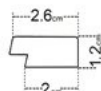

3 ZP1-DC

BET ON LIGHTNESS

Arrange your wall
in a subtle wall decoration