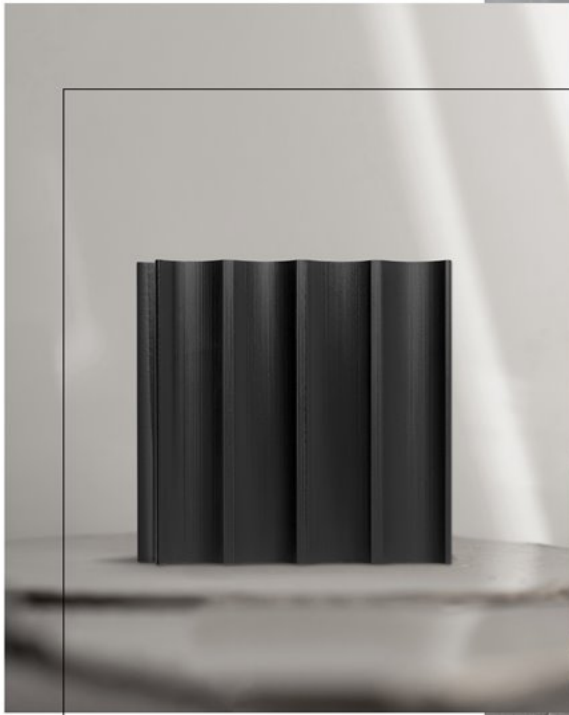

B L A C K
W A L L P A N E L

l o o k s e l e g a n t
a g a i n s t a n y
b a c k g r o u n d