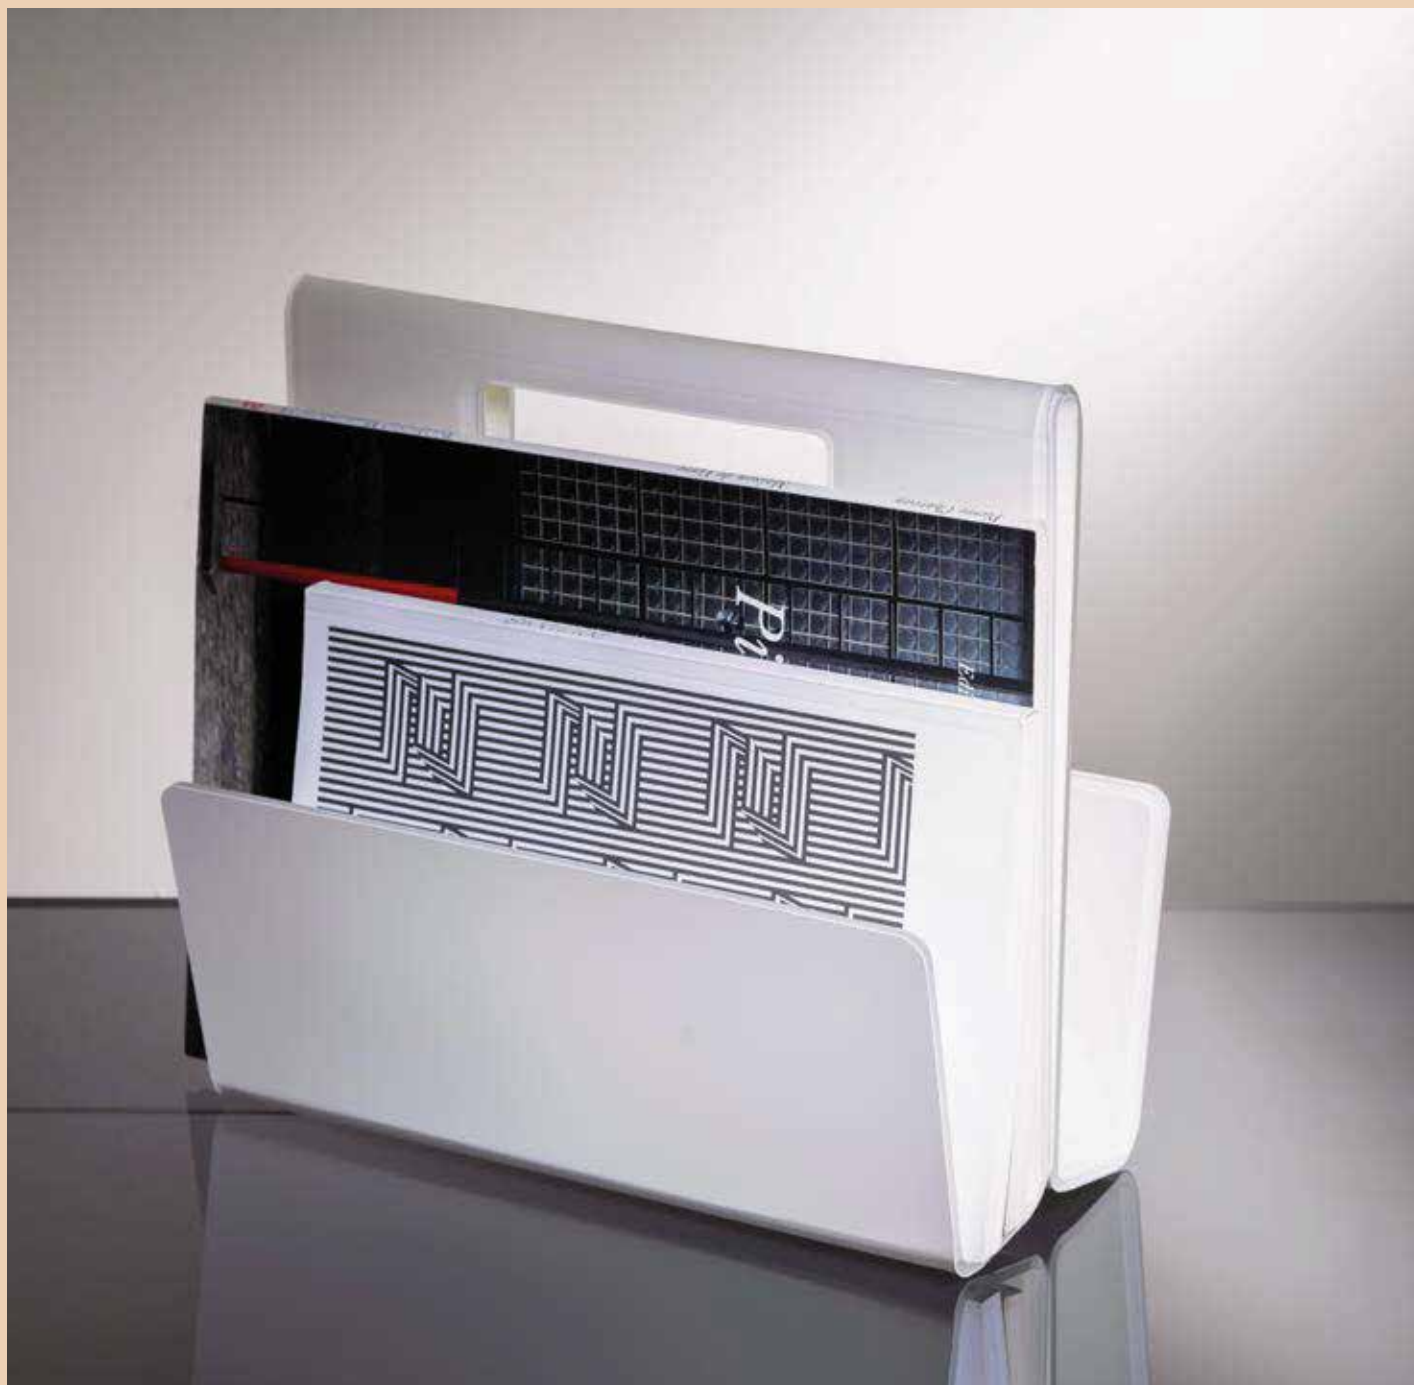

TABLOID

Mattei Carella Design

VERSIONS:

00

30

32

TABLOID | 33709

MAGAZINE HOLDER
35 x 17,5 x 32 h cm