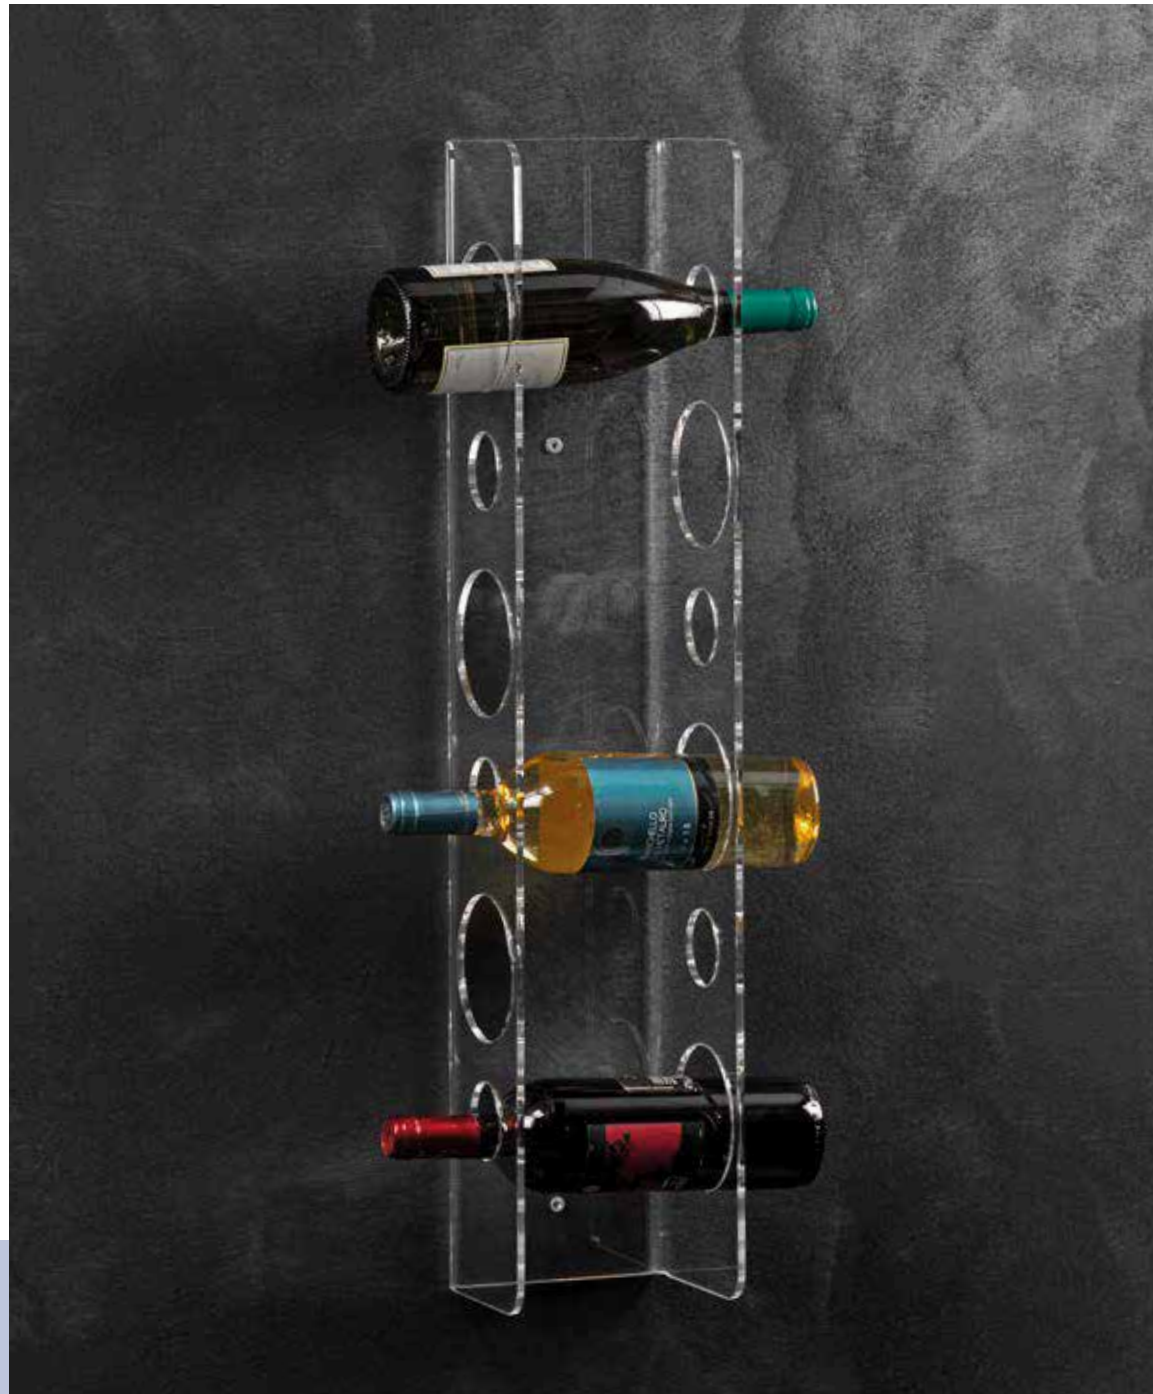

CANTINA

Mattei Carella Design

CANTINA | 33713

BOTTLE HOLDER
50 x 19,5 x 34 h cm

ENO

Futura Design

ENO | 00503 - 00513

WALL BOTTLE HOLDER