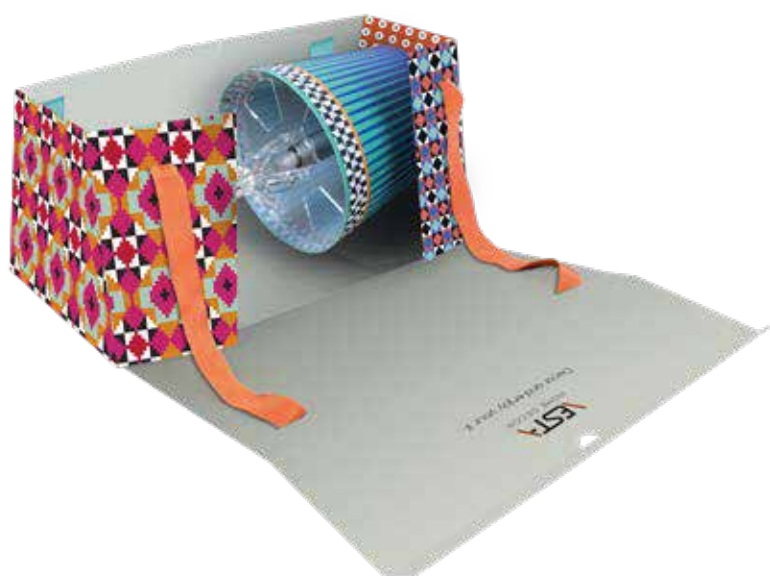

BAG FOR TABLE LAMP

SMALL TABLE LAMP

18.5 x 18.5 x 35 h cm